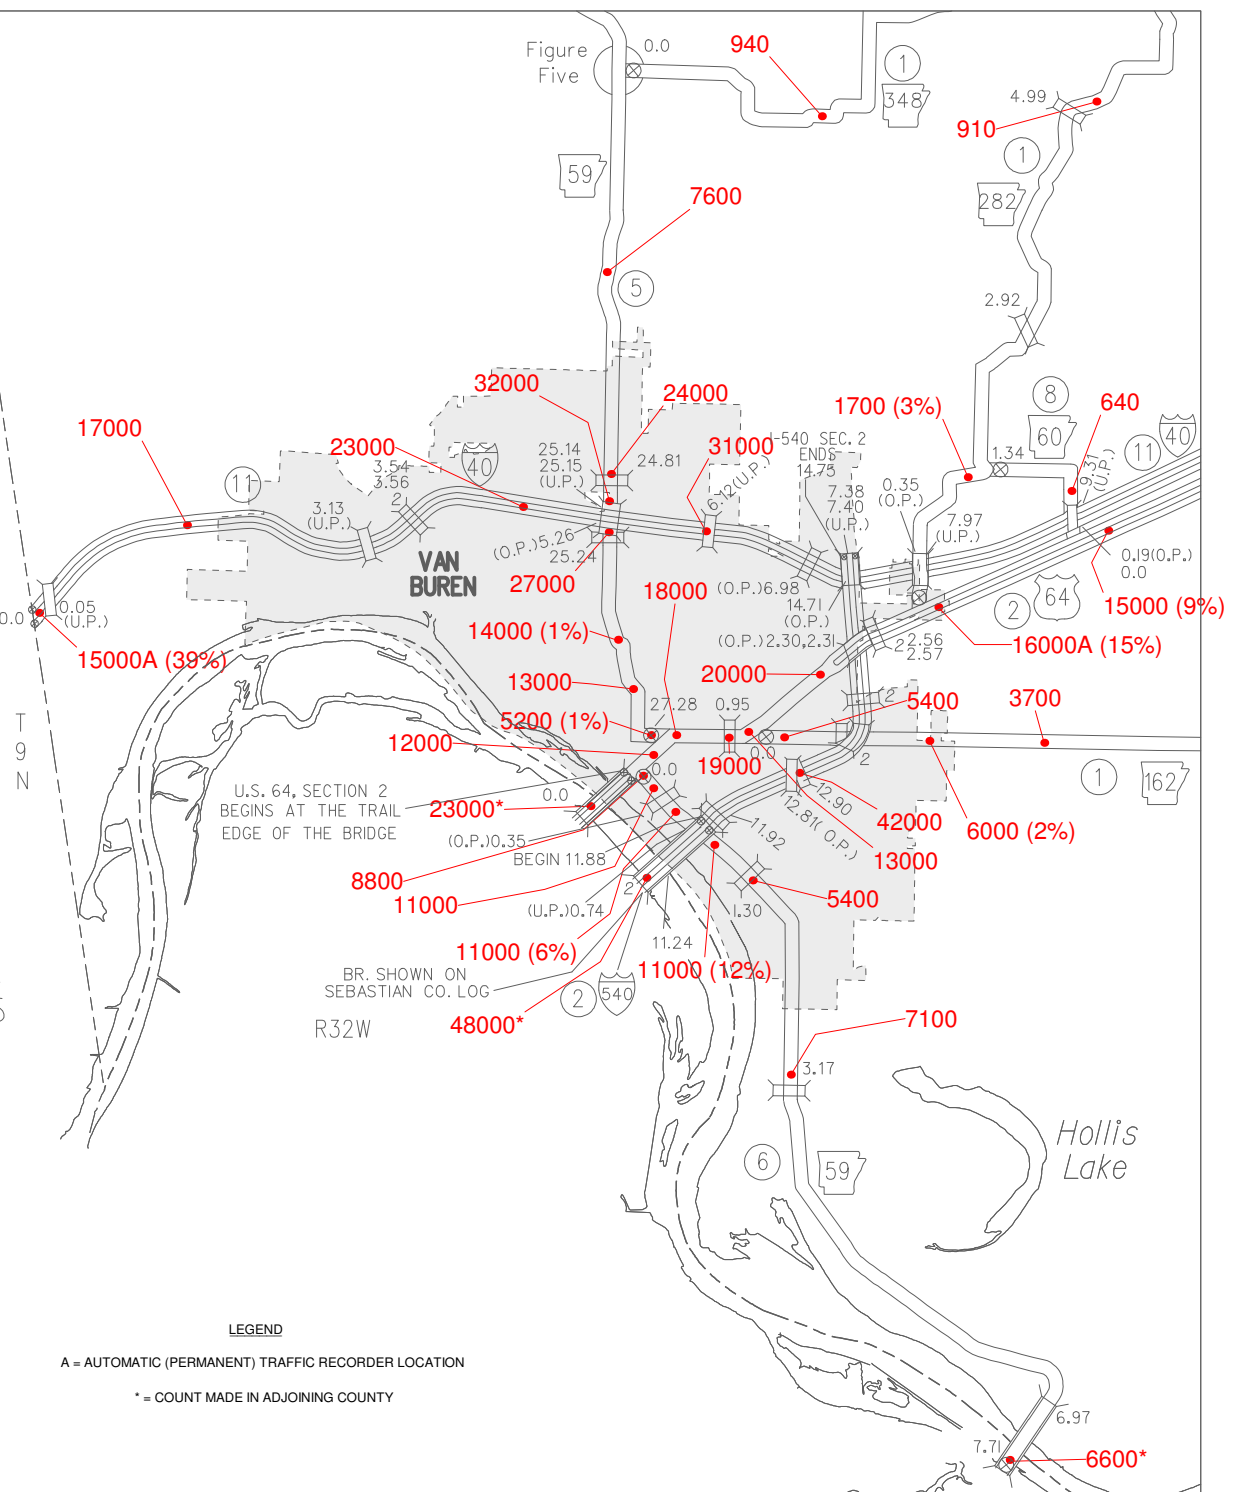

SEQUOYAH COUNTY

OKLAHOMA

CRAWFORD COUNTY 17-A

2015 ANNUAL AVERAGE (TRUCK %)
 2014 ANNUAL AVERAGE (TRUCK %)
 DAILY TRAFFIC ESTIMATES