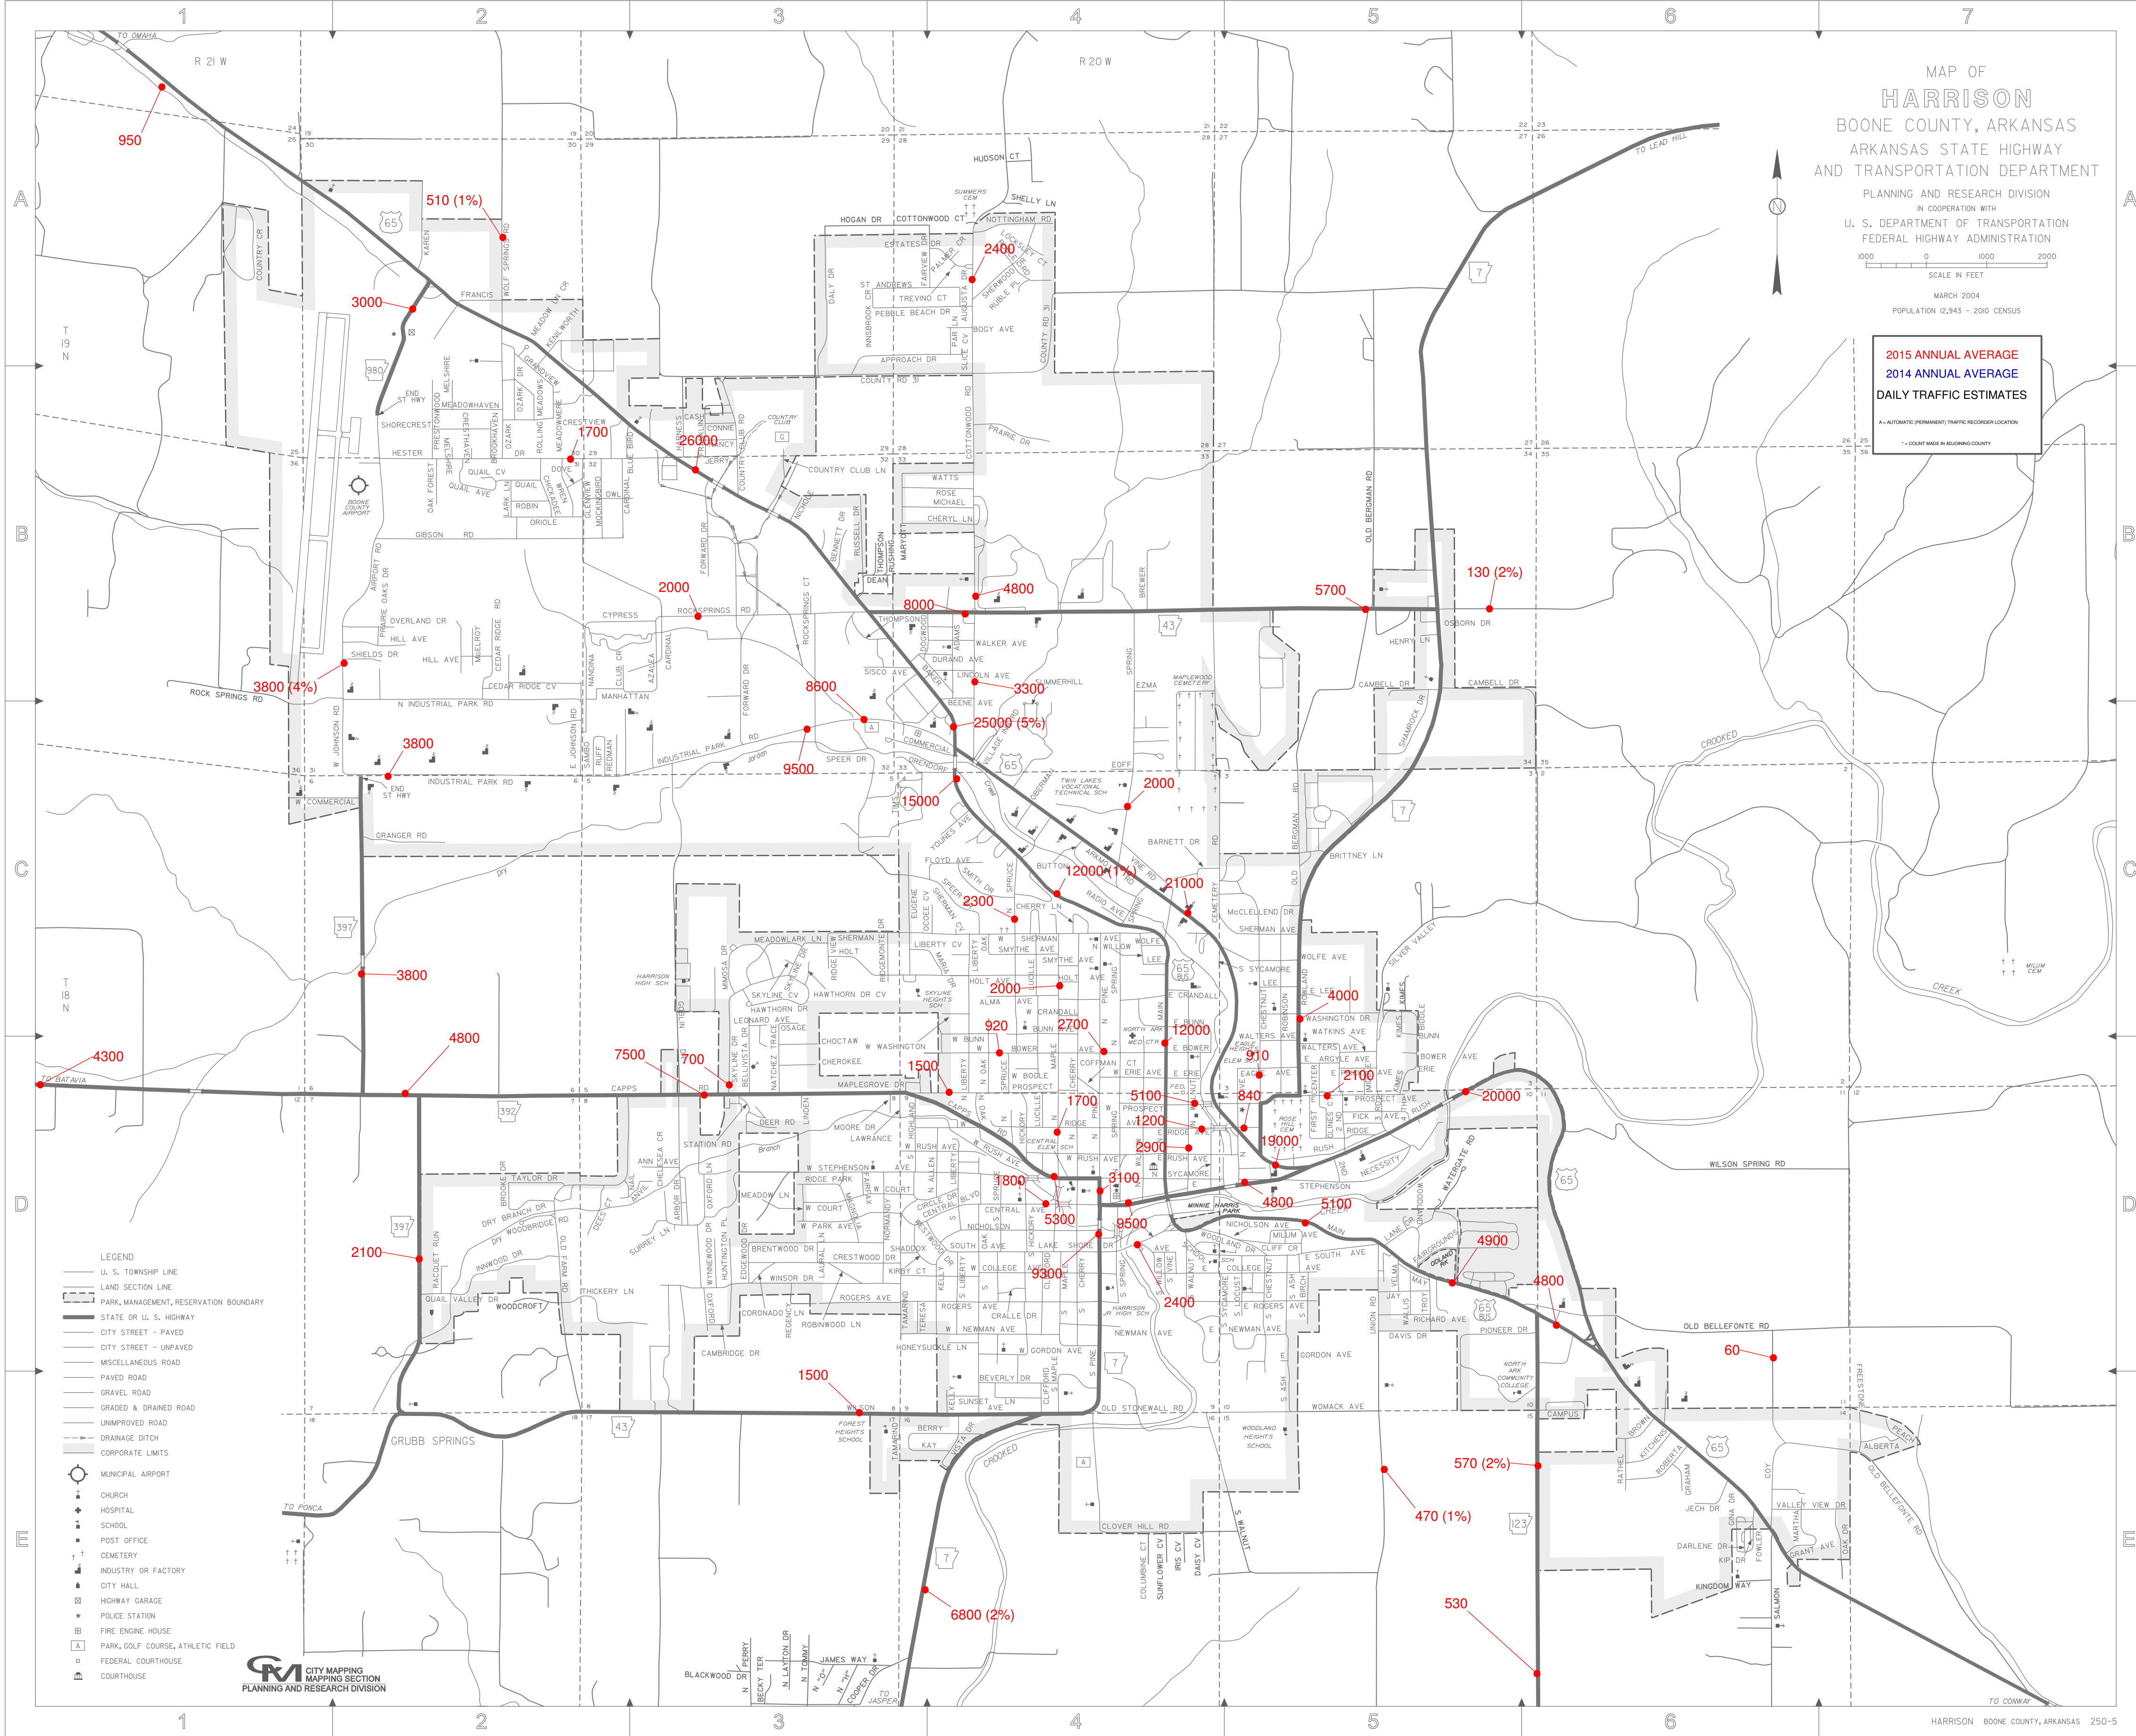

INDEX

Table with 4 columns: Index (e.g., 3 RD, 4 RD), Grid (e.g., D-5, D-4), Street Name (e.g., KELLY, SHADDIX), and Grid (e.g., E-4, A-2).

MAP OF HARRISON BOONE COUNTY, ARKANSAS ARKANSAS STATE HIGHWAY AND TRANSPORTATION DEPARTMENT PLANNING AND RESEARCH DIVISION

2015 ANNUAL AVERAGE 2014 ANNUAL AVERAGE DAILY TRAFFIC ESTIMATES

POPULATION 12,943 - 2010 CENSUS

SCALE IN FEET

MARCH 2004

POPULATION 12,943 - 2010 CENSUS

SCALE IN FEET

MARCH 2004

POPULATION 12,943 - 2010 CENSUS