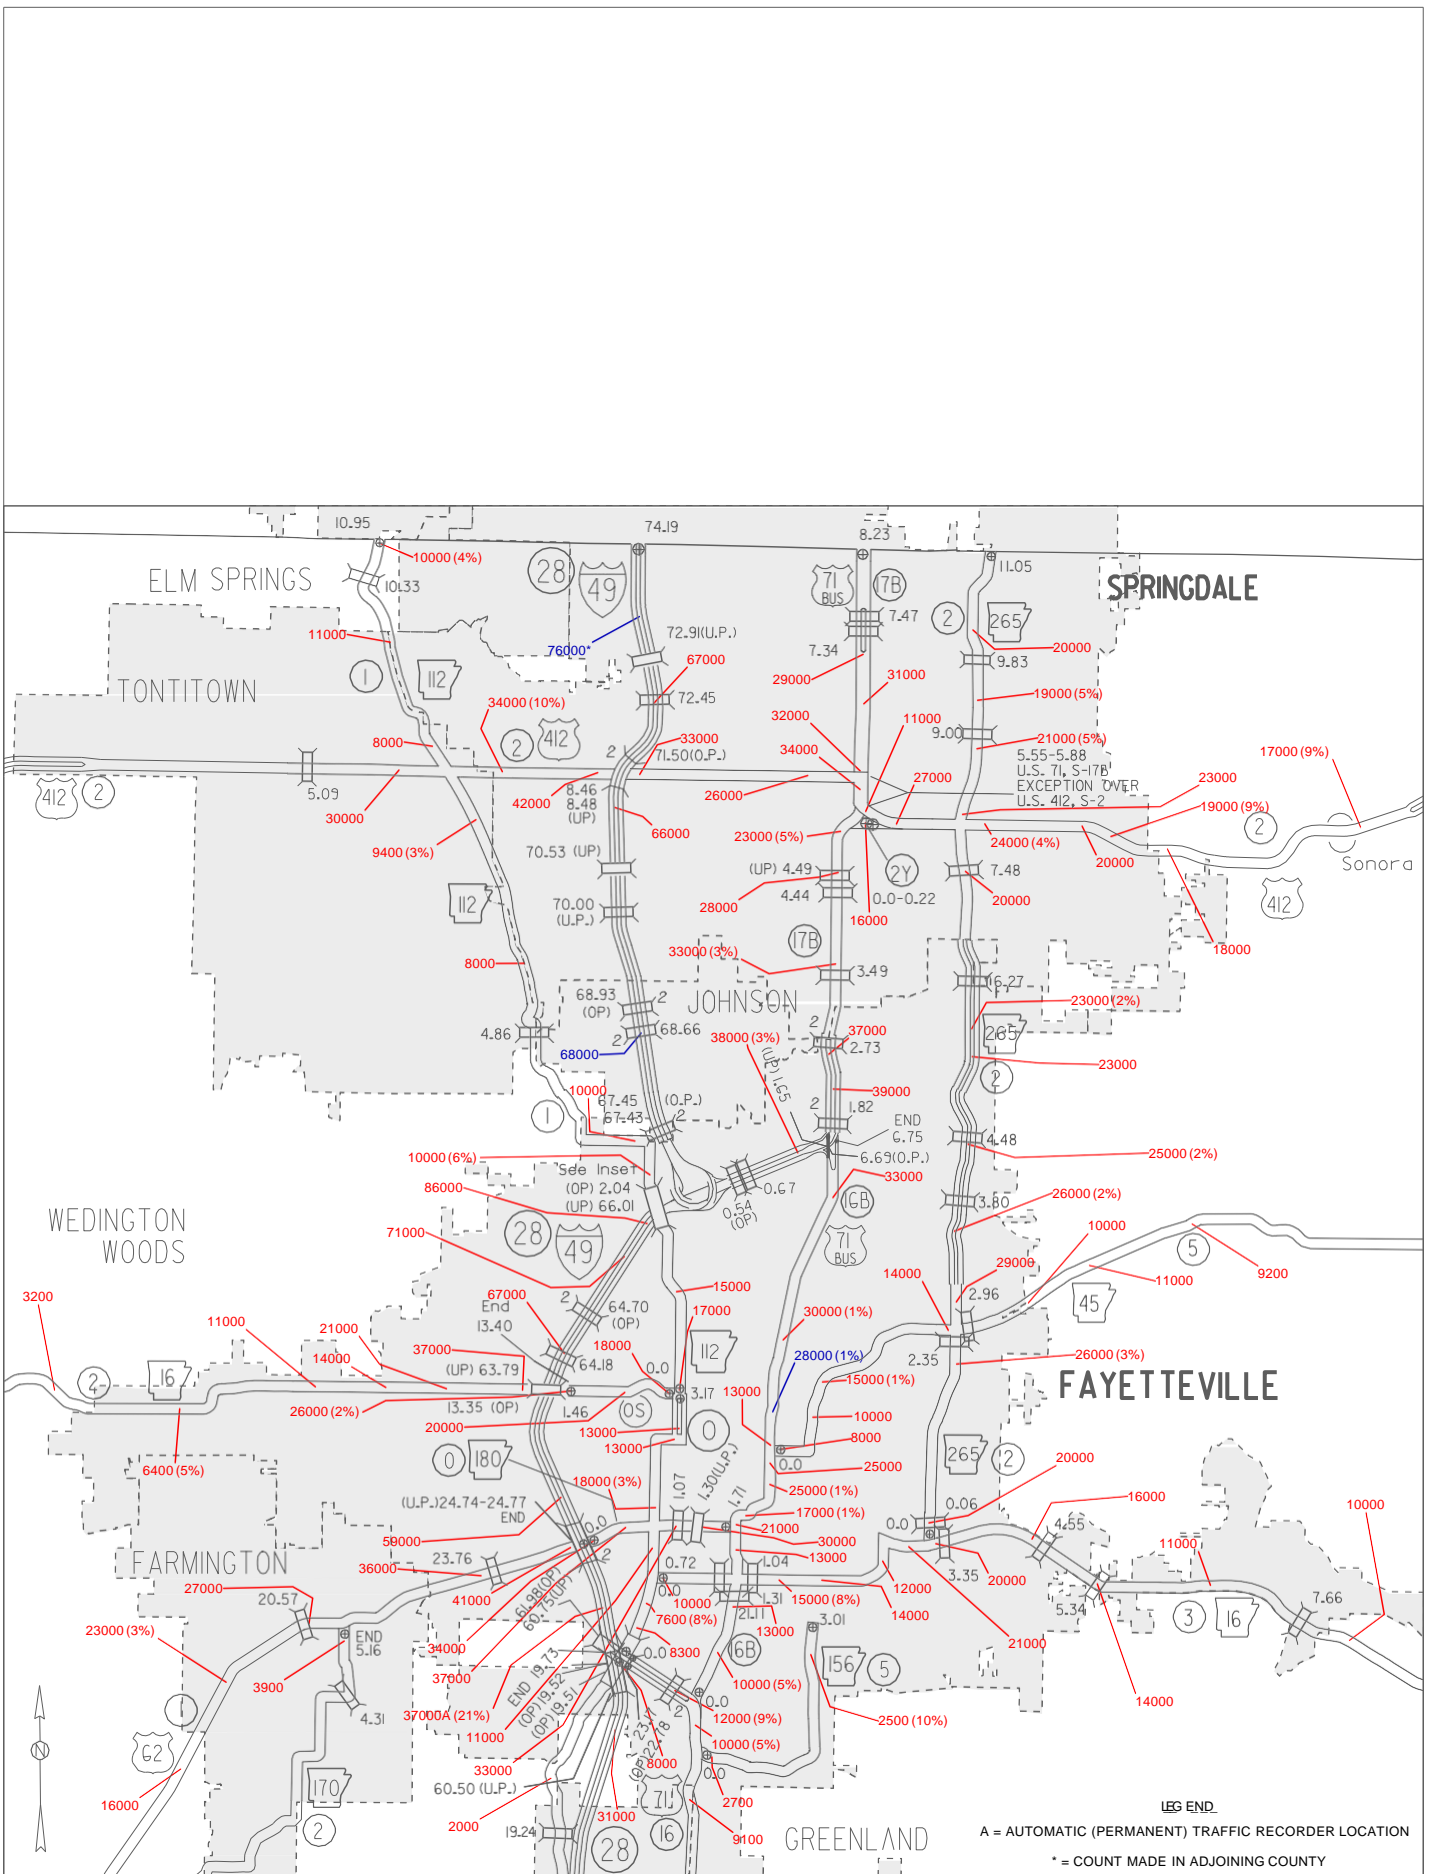

WASHINGTON COUNTY 72-A

2017 ANNUAL AVERAGE (TRUCK %)
2016 ANNUAL AVERAGE (TRUCK %)
DAILY TRAFFIC ESTIMATES