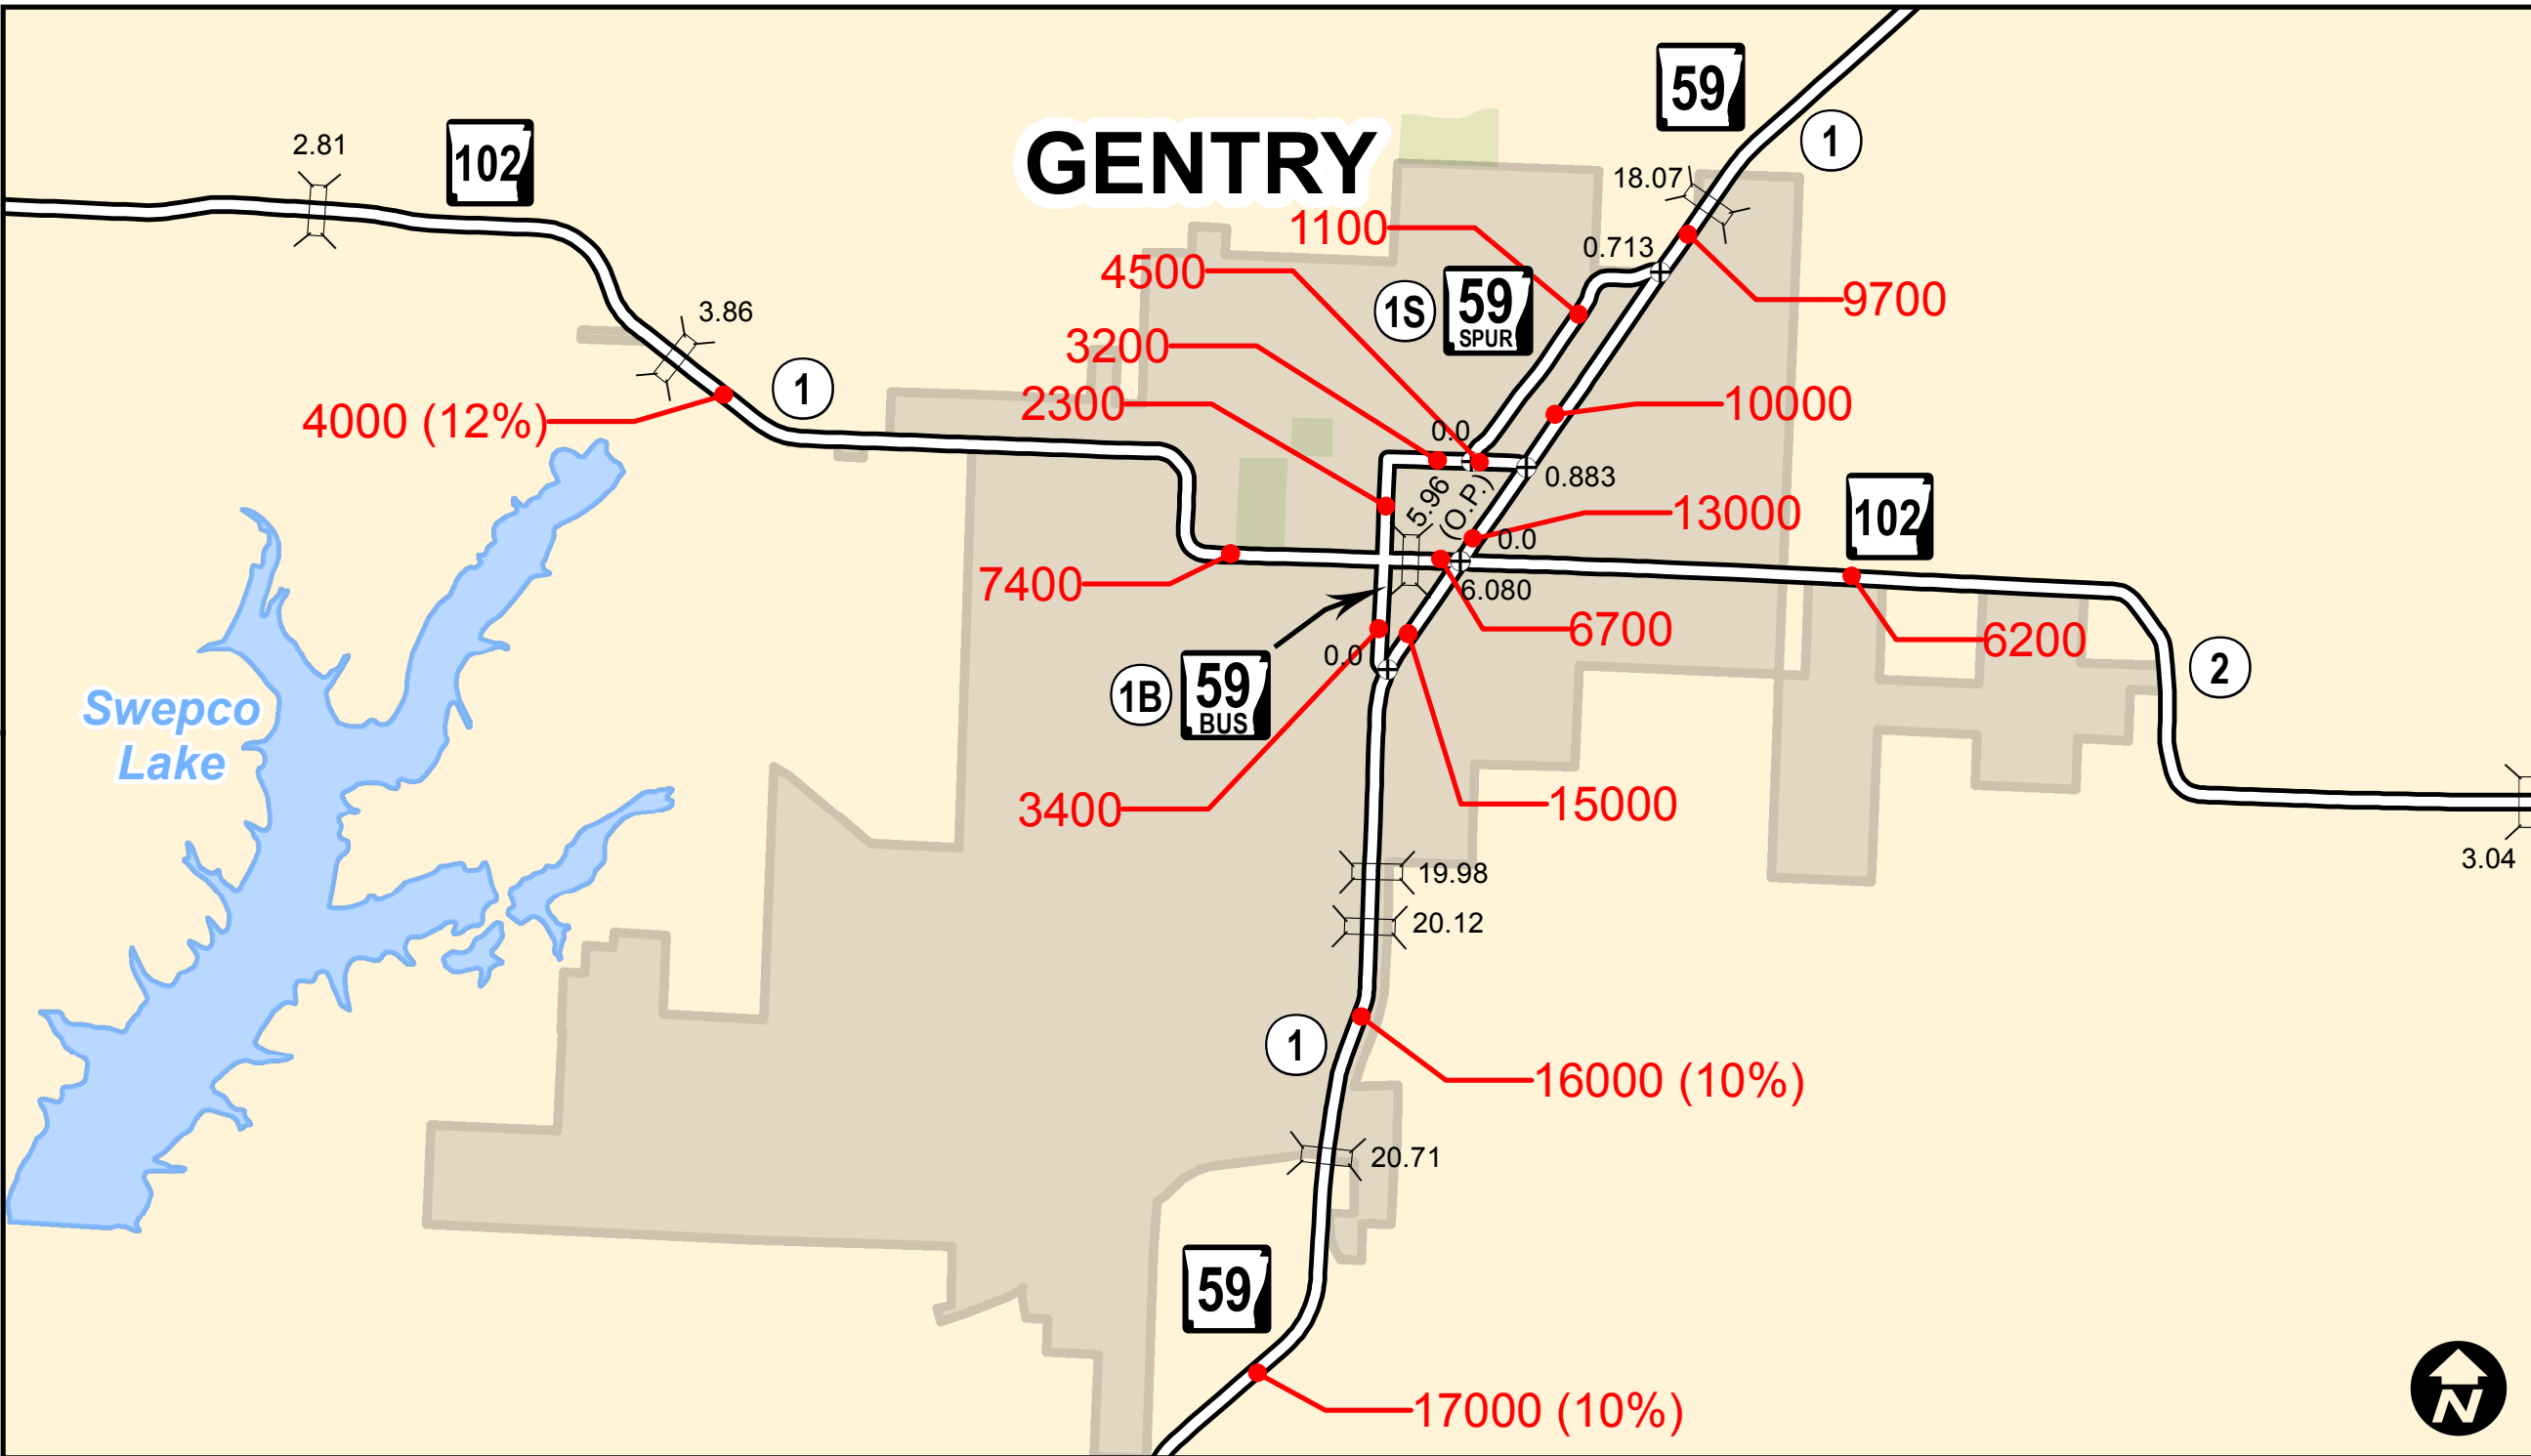

GENTRY

2018 ANNUAL AVERAGE (TRUCK %)
2017 ANNUAL AVERAGE (TRUCK %)
DAILY TRAFFIC ESTIMATES

BENTON COUNTY 4C