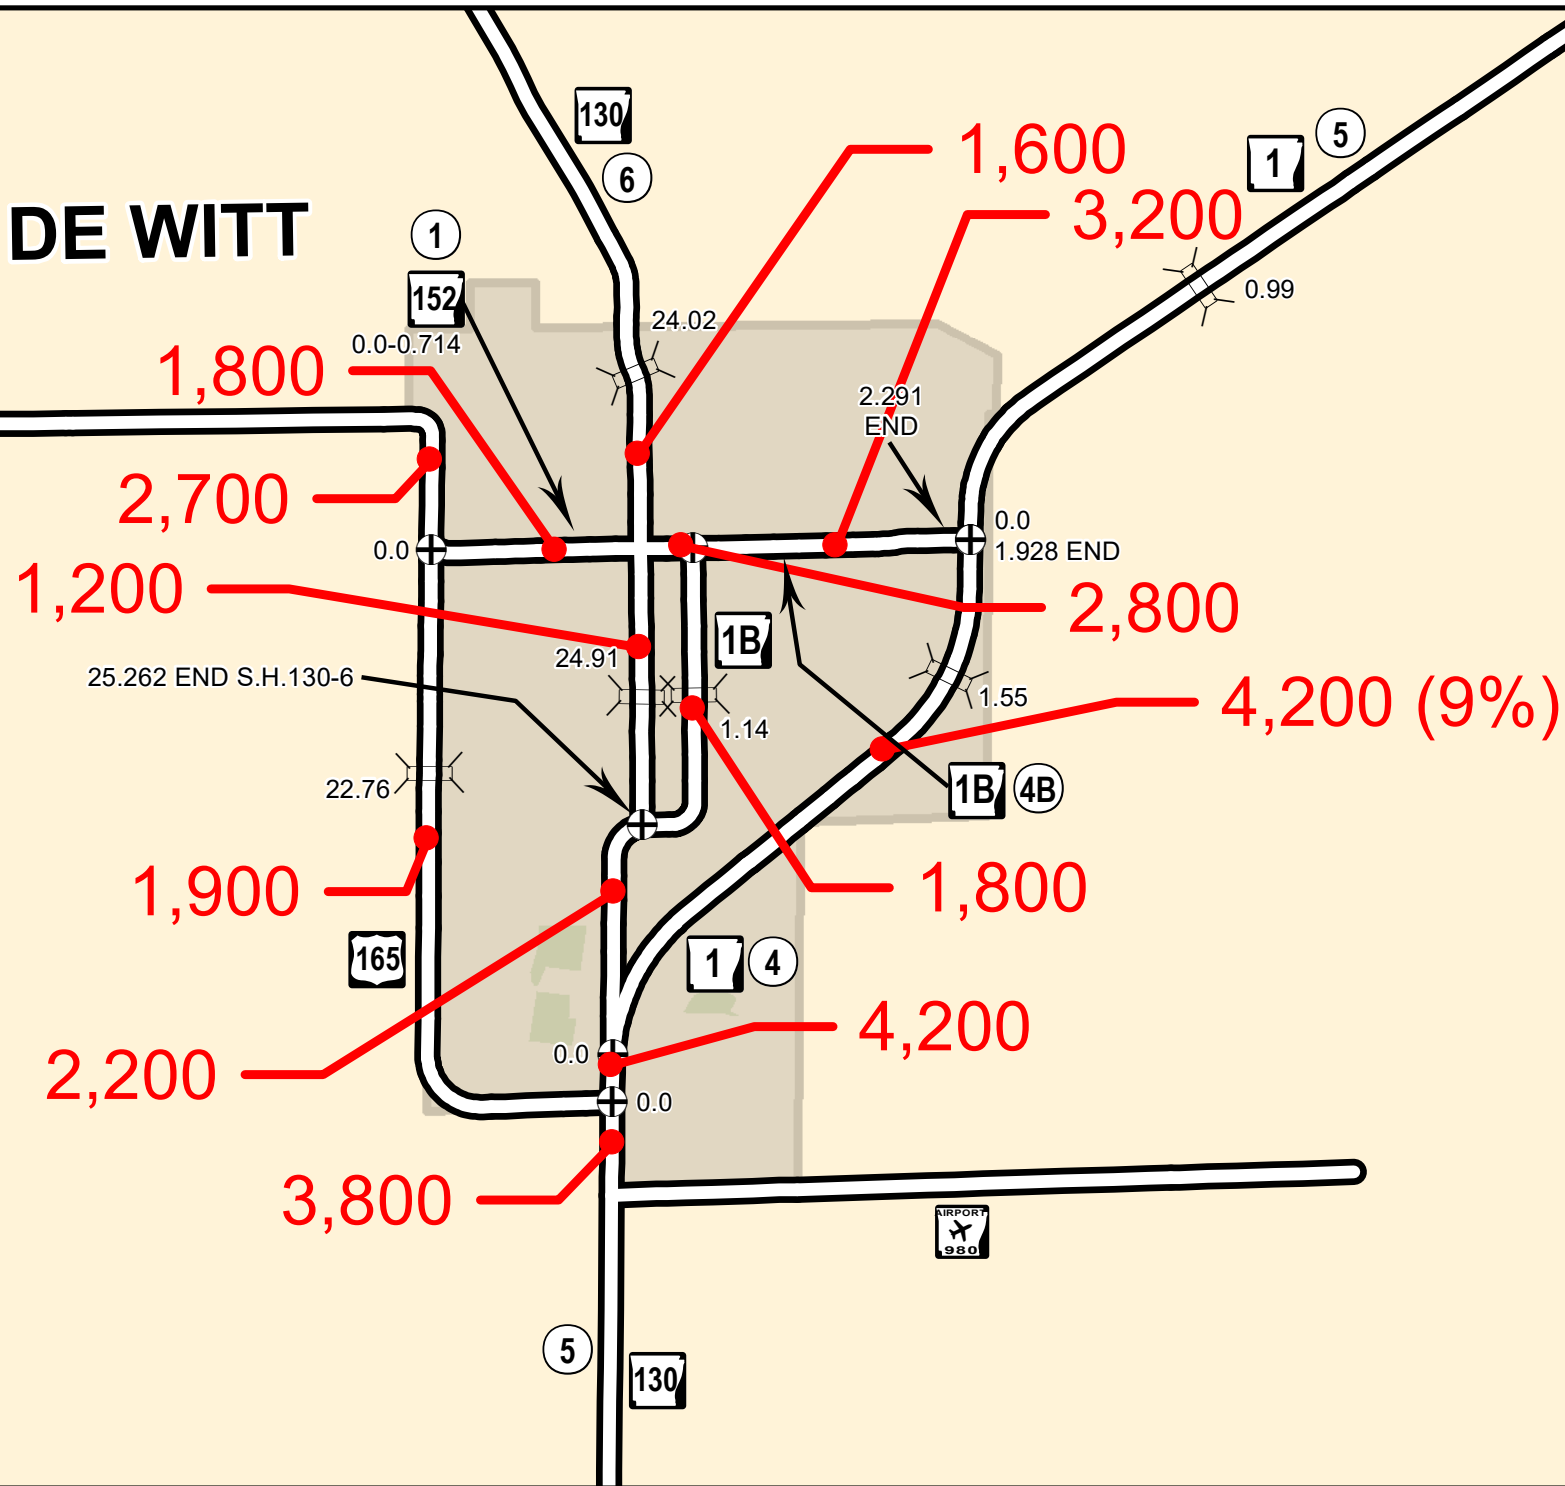

DE WITT

2020 ANNUAL AVERAGE (TRUCK %)
DAILY TRAFFIC ESTIMATES

ARKANSAS COUNTY 1B