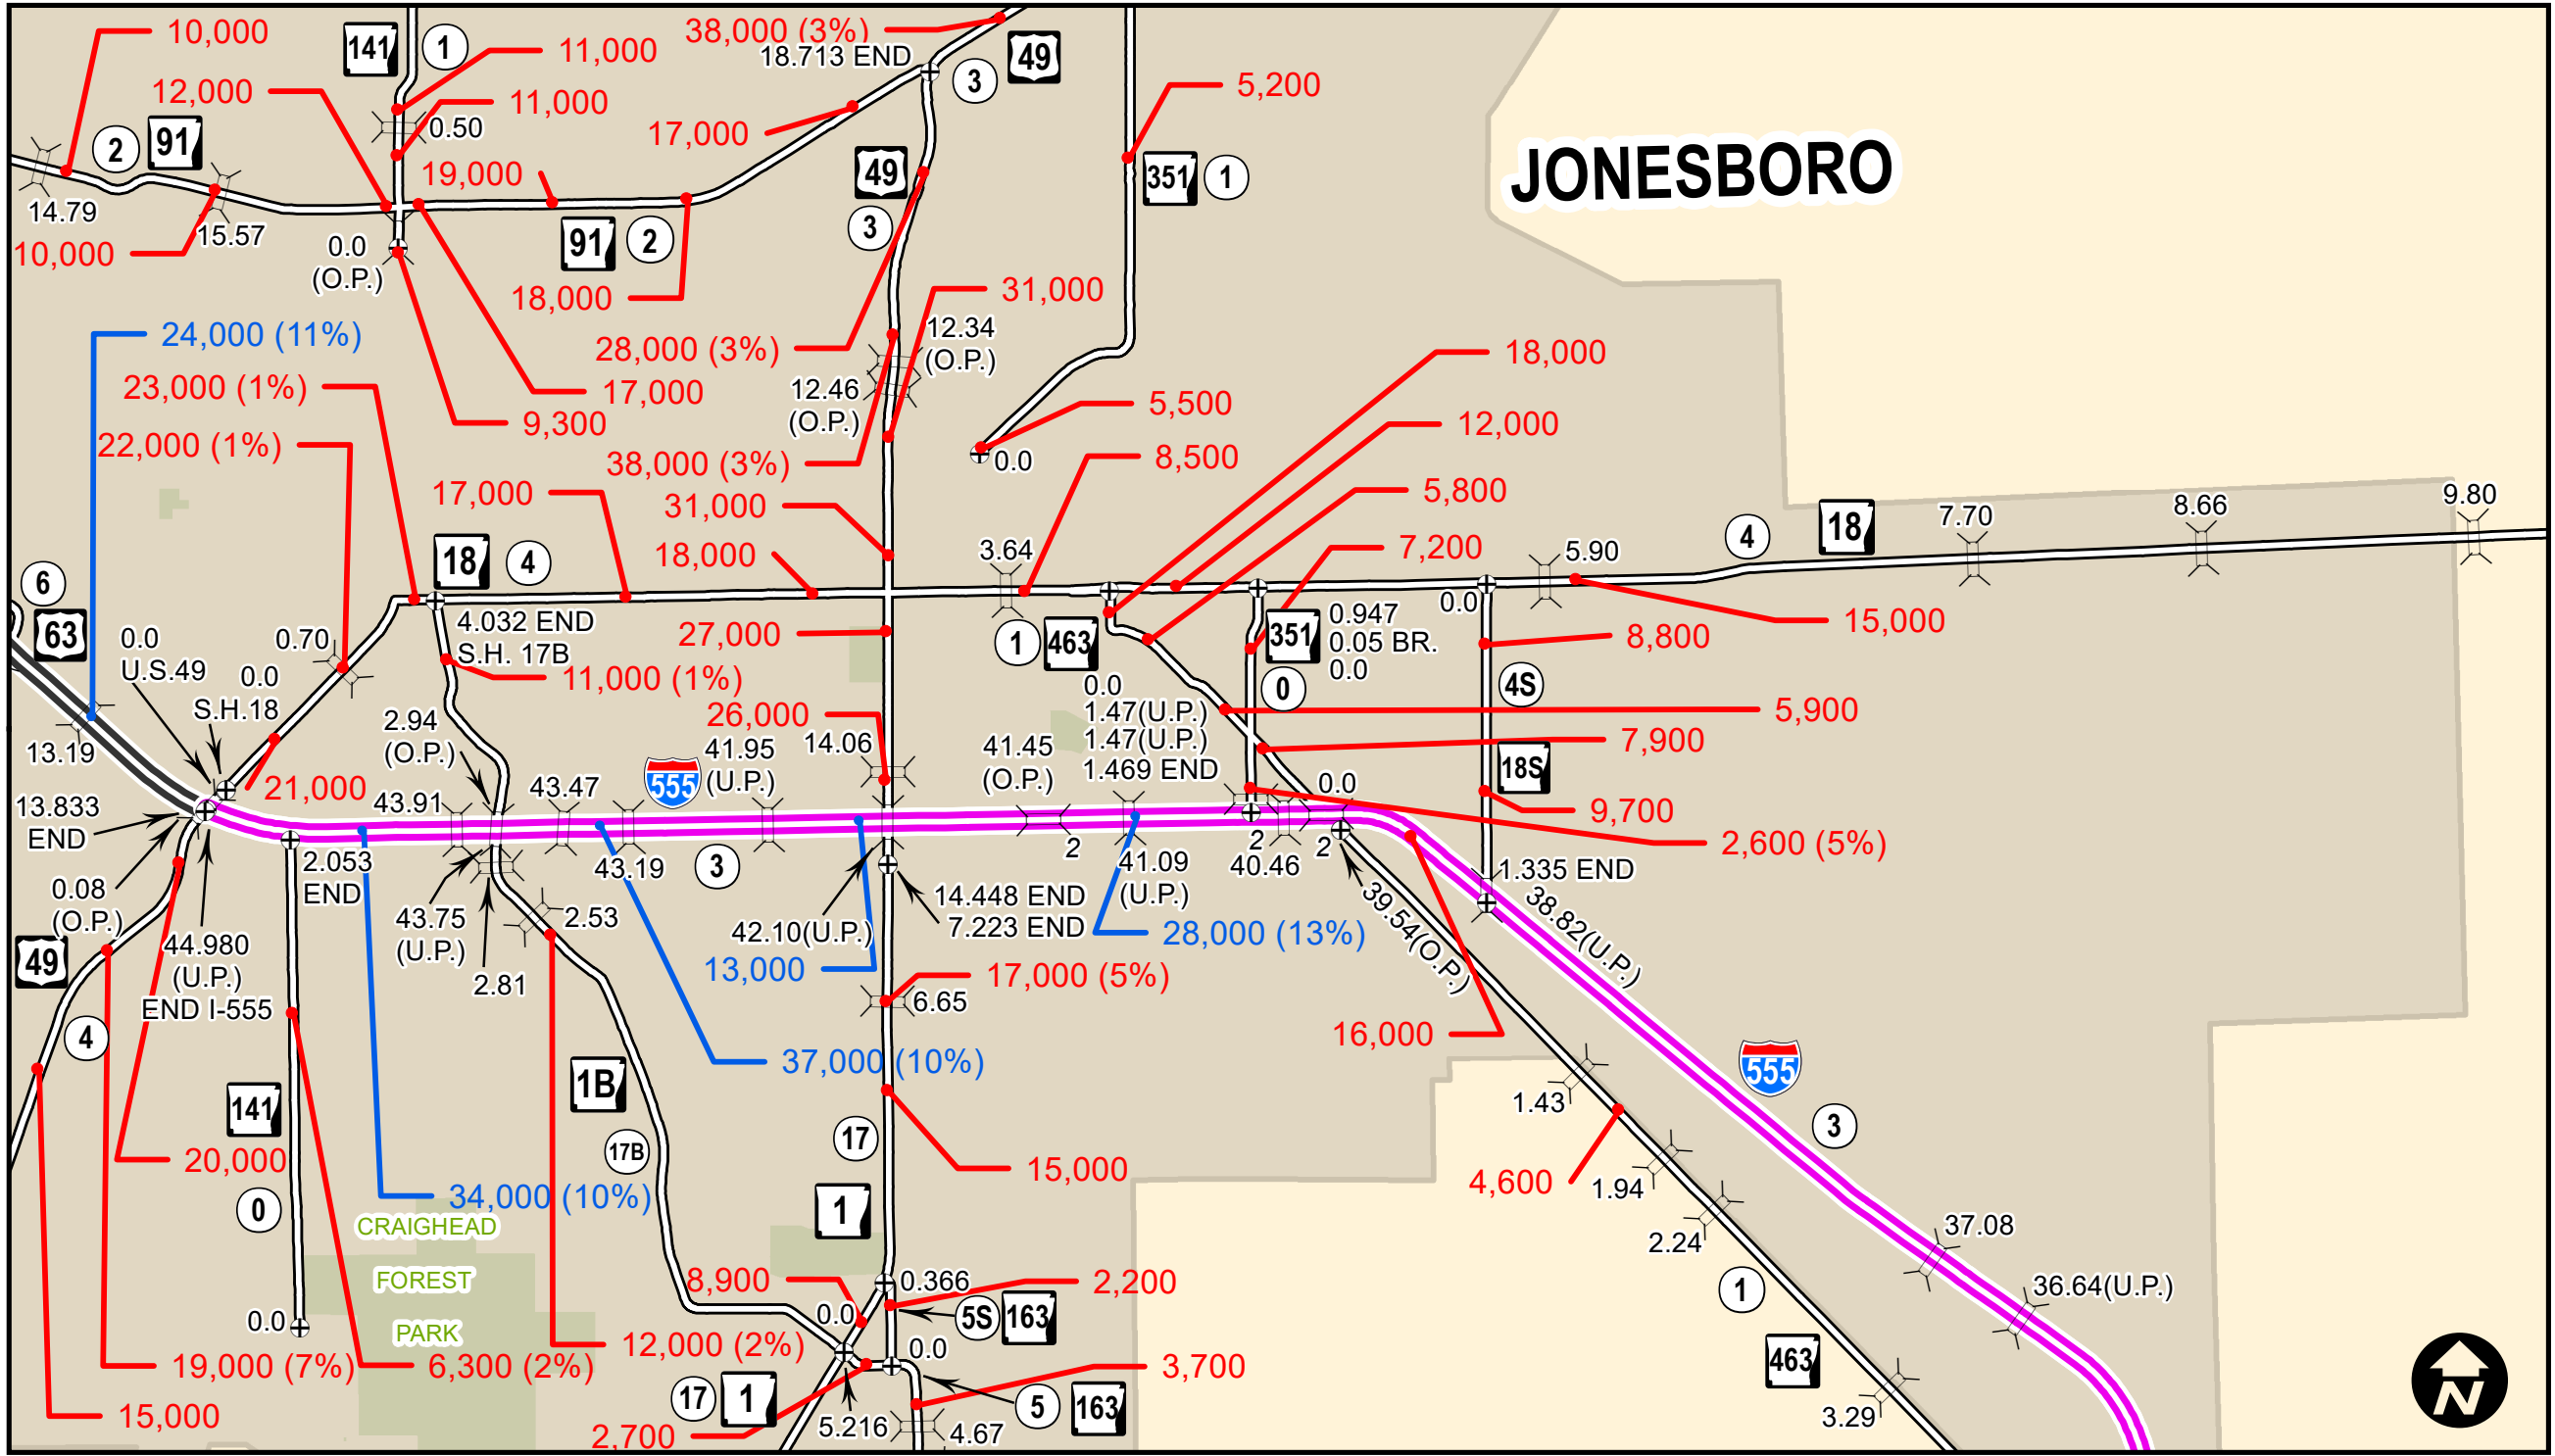

JONESBORO

2020 ANNUAL AVERAGE (TRUCK %)
 2019 ANNUAL AVERAGE (TRUCK %)
 DAILY TRAFFIC ESTIMATES