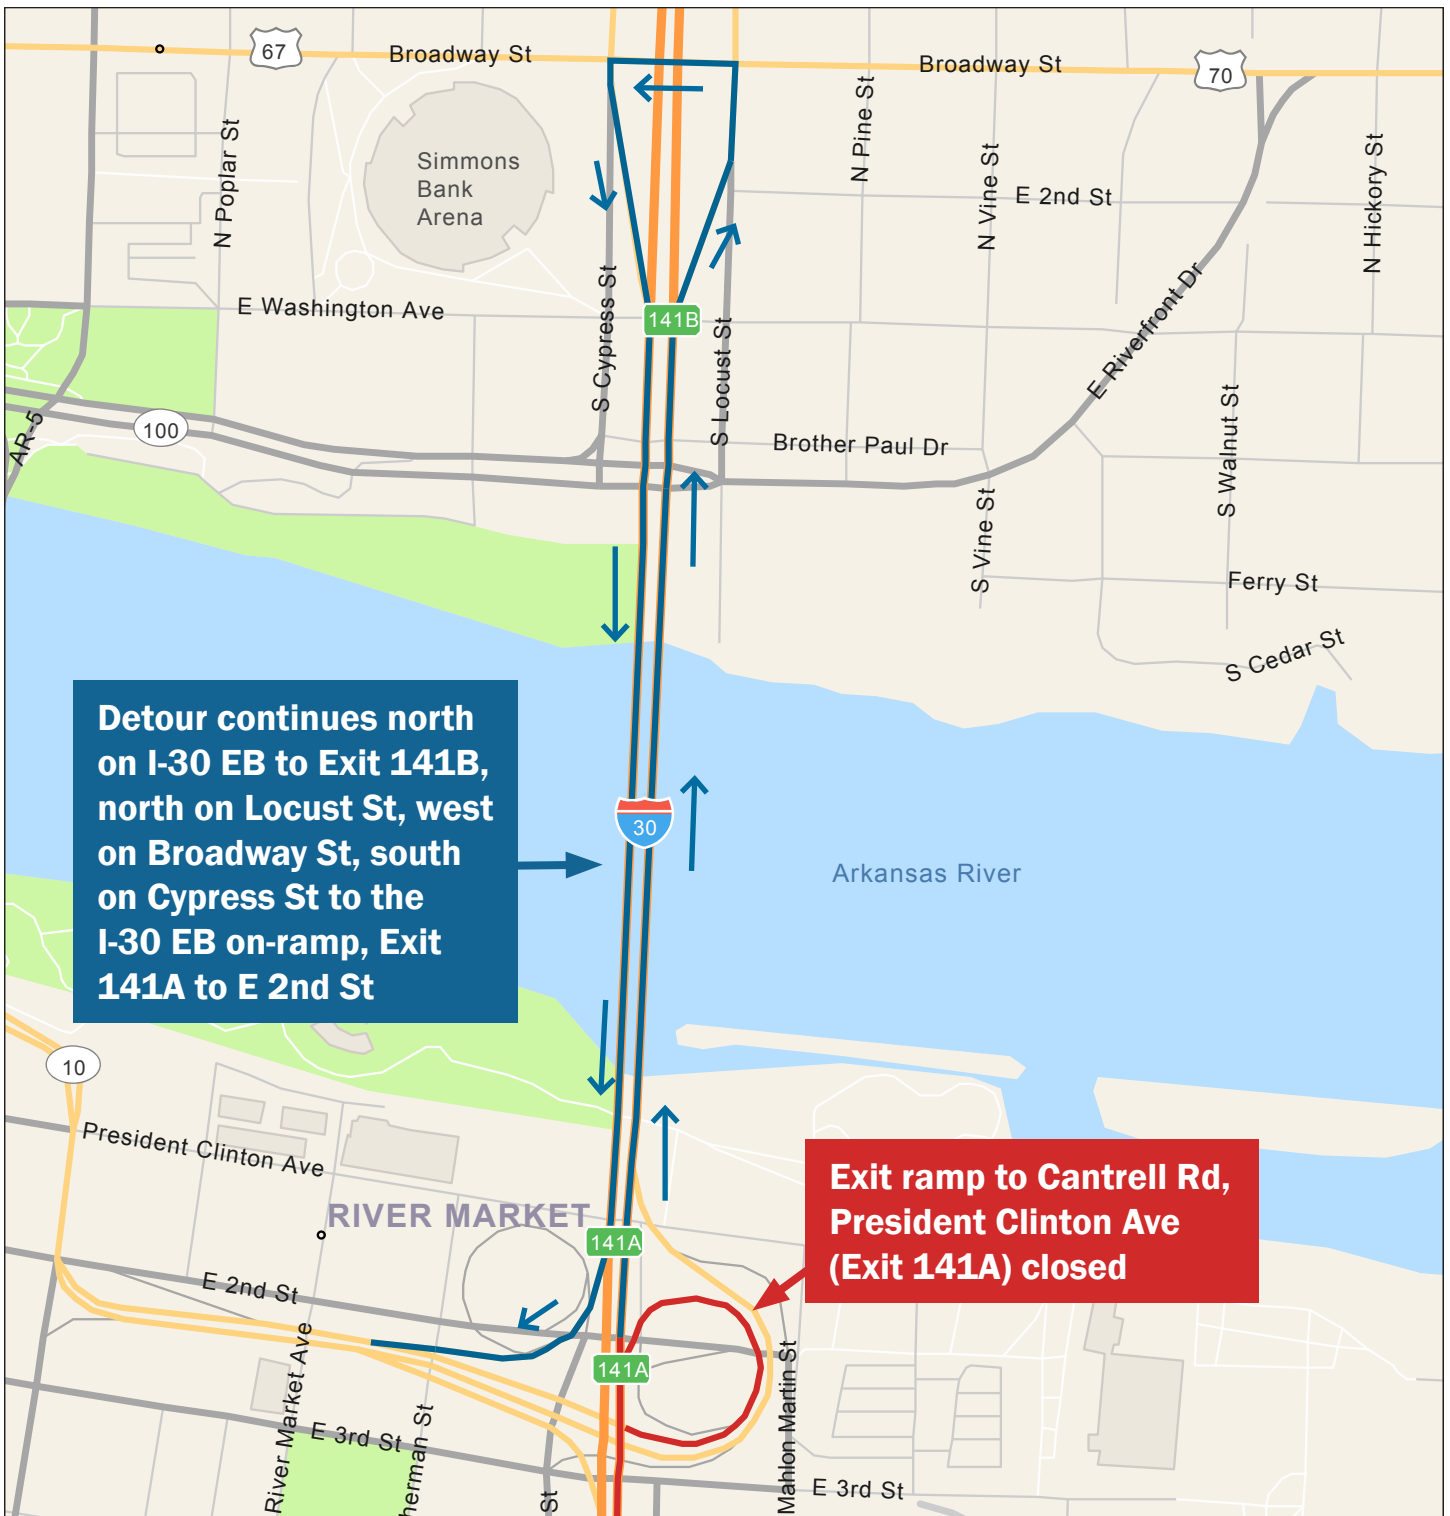

I-30 EB Ramp to Cantrell Rd Closure

Little Rock, Arkansas

Detour continues north on I-30 EB to Exit 141B, north on Locust St, west on Broadway St, south on Cypress St to the I-30 EB on-ramp, Exit 141A to E 2nd St

Exit ramp to Cantrell Rd, President Clinton Ave (Exit 141A) closed