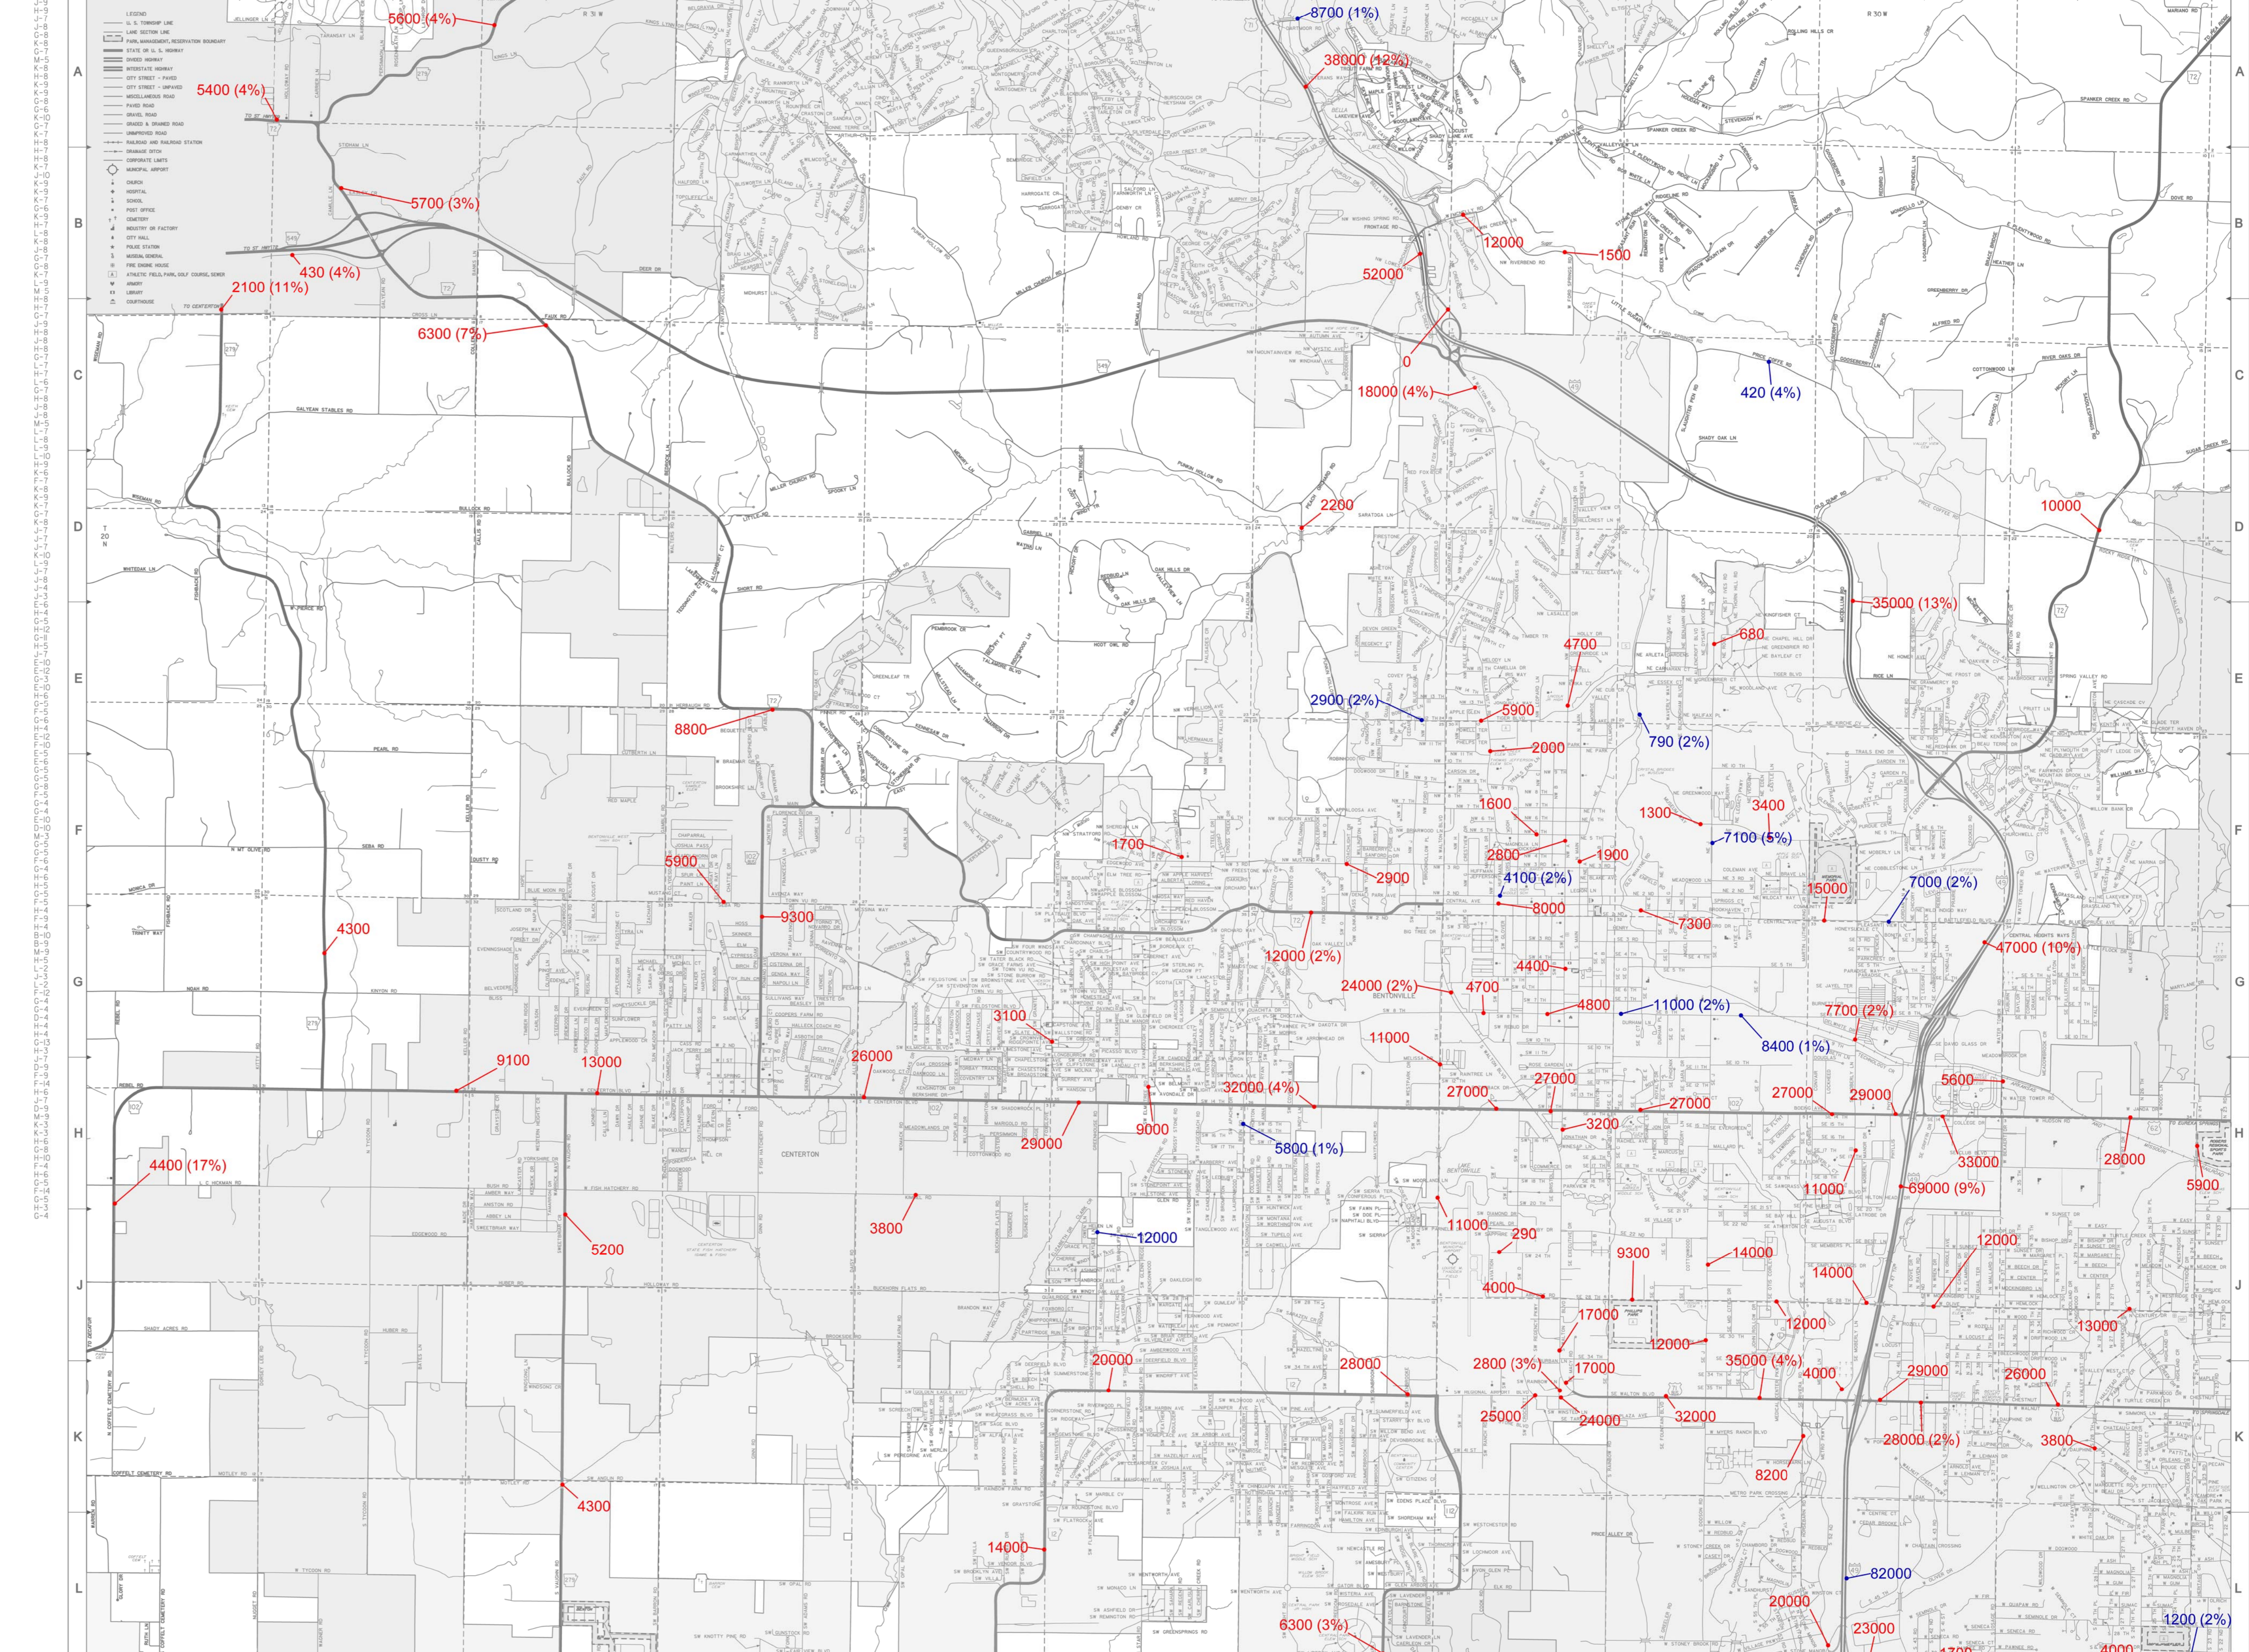

INDEX

INDEX list of streets and coordinates for Benton County, Arkansas, including streets like GLEN RD, GLENHURST RD, GLENVIEW DR, etc.

MAP OF BENTONVILLE AND CENTER CITY BENTON COUNTY, ARKANSAS. ARKANSAS DEPARTMENT OF TRANSPORTATION. TRANSPORTATION PLANNING AND POLICY DIVISION. U.S. DEPARTMENT OF TRANSPORTATION. FEDERAL HIGHWAY ADMINISTRATION. SOURCE: YEAR 2017. BENTONVILLE POPULATION 2019: 240,000. CENTER CITY POPULATION 2019: 200,000. DATE: 2019-04