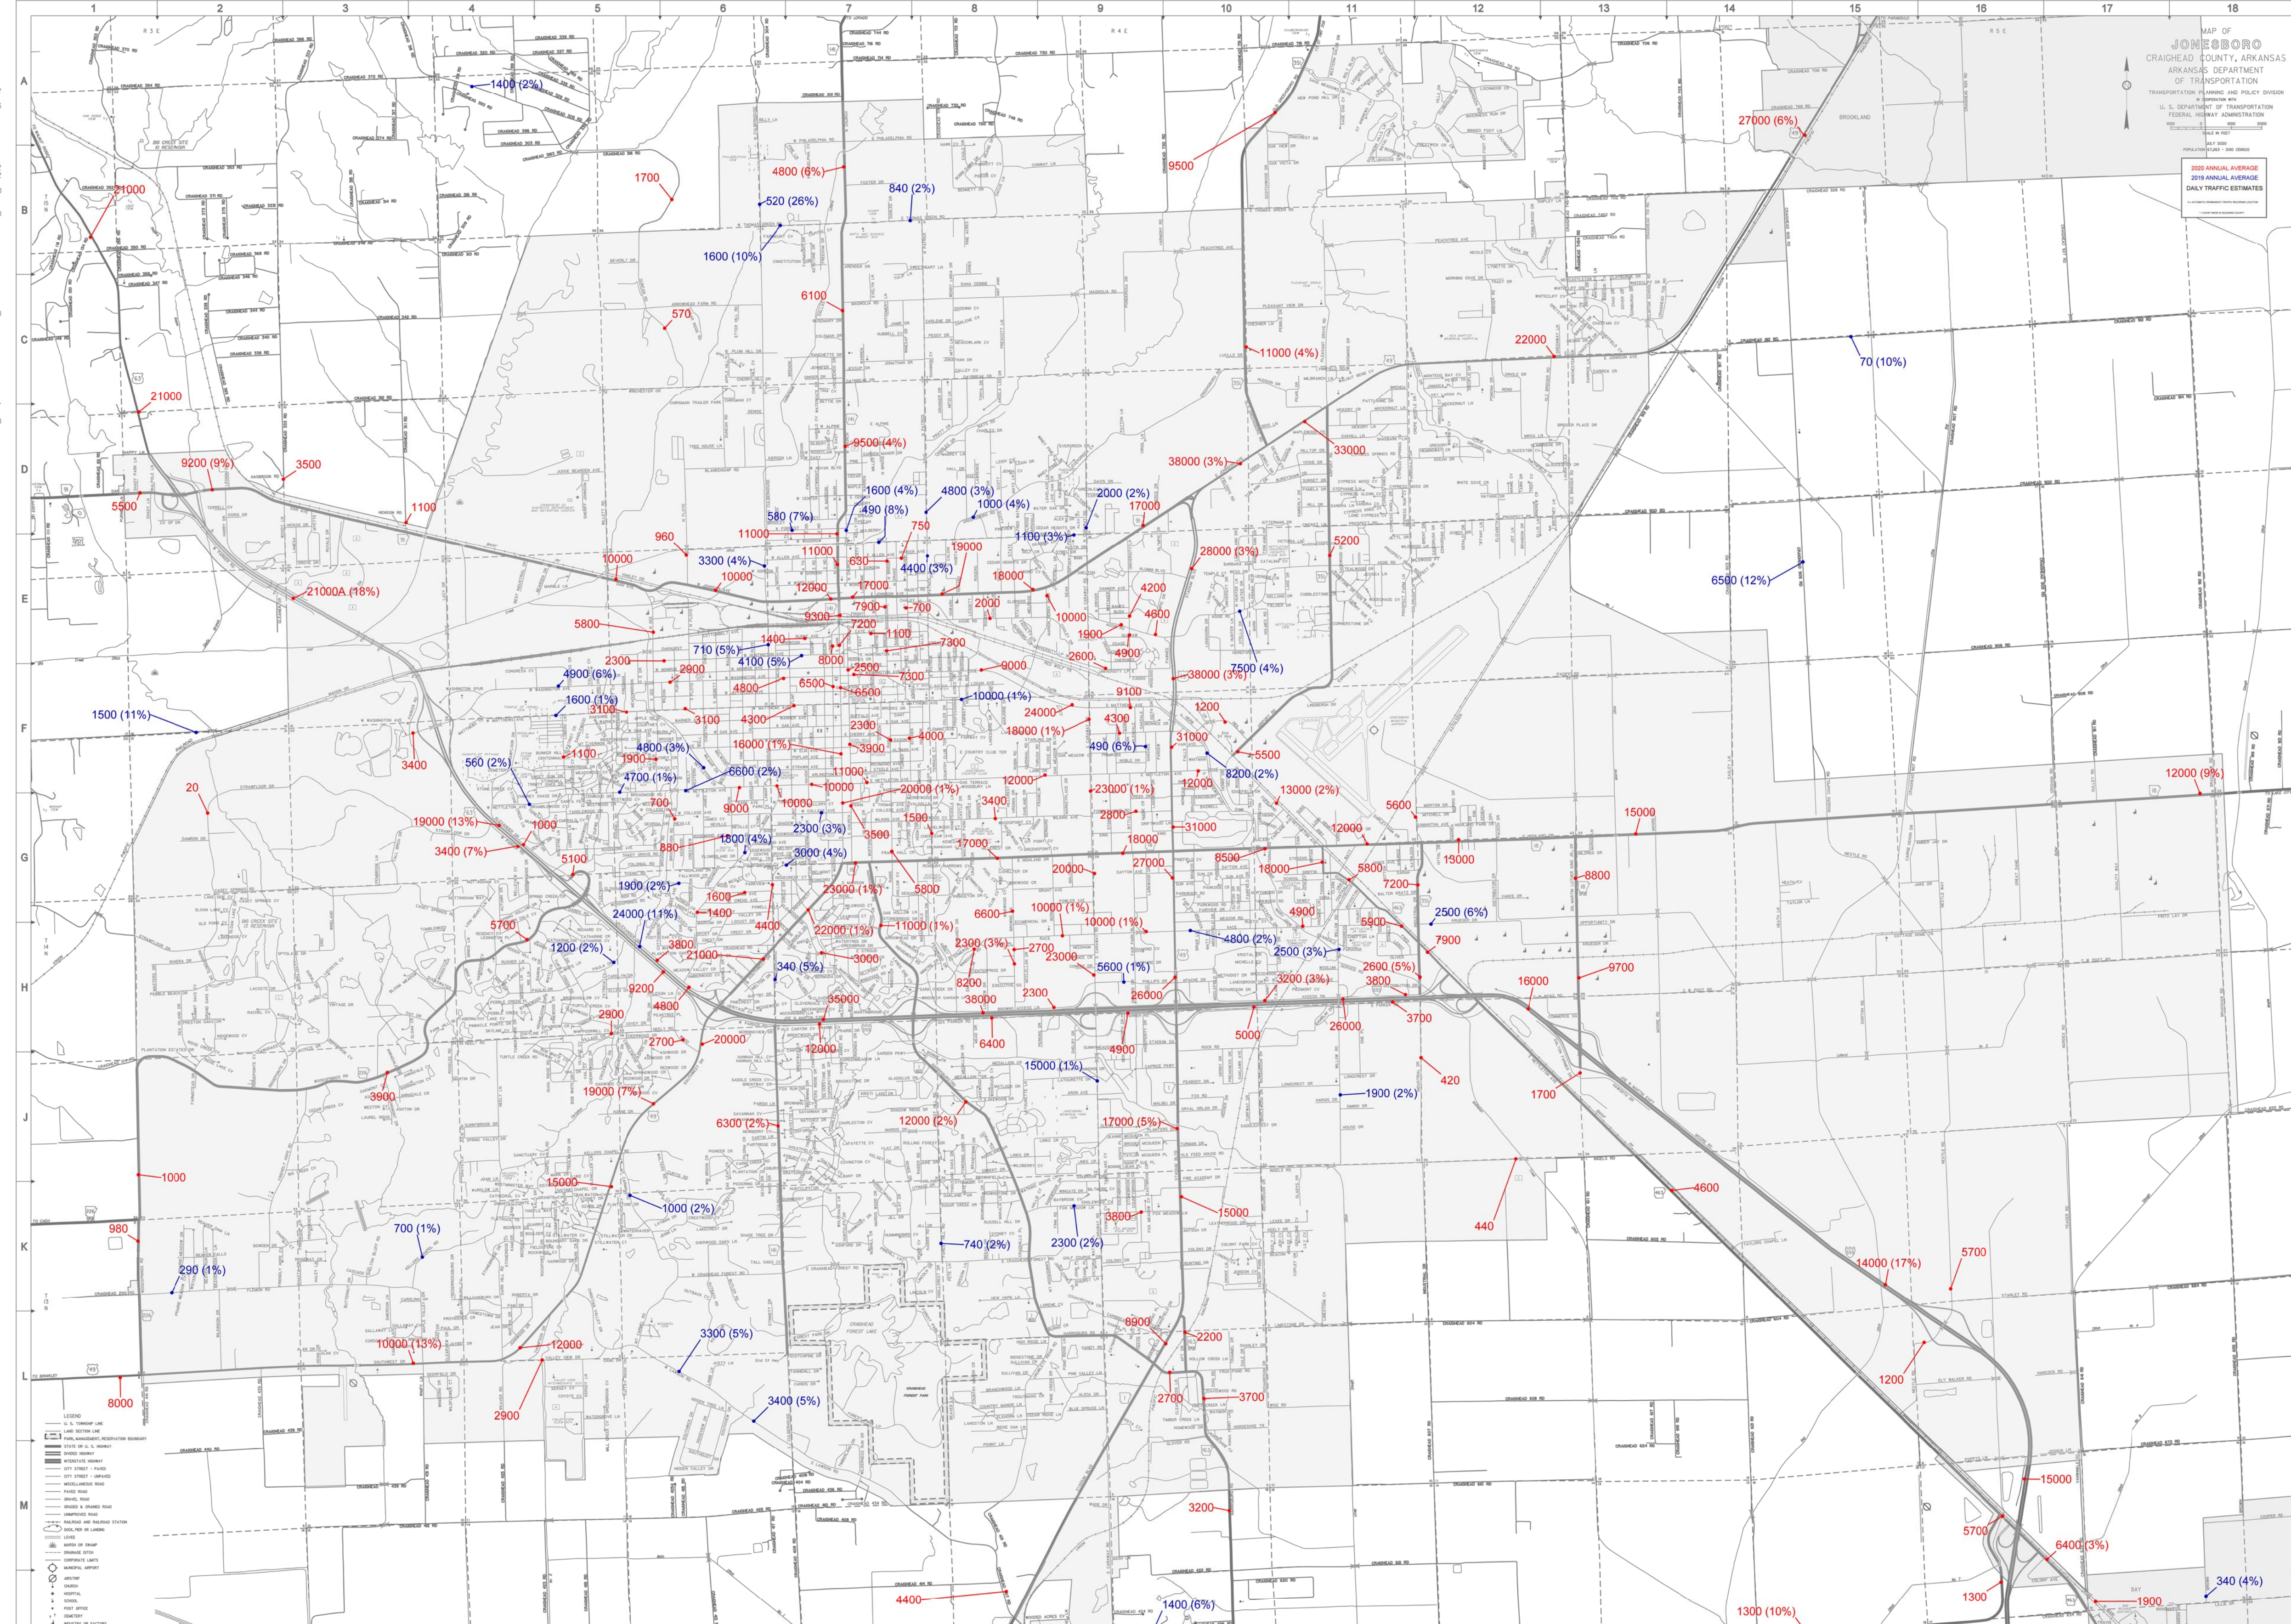

INDEX table listing street names and their corresponding grid coordinates (e.g., 2 ND, 3 RD, 4 TH, etc.)

MAP OF JONESBORO, ARKANSAS  
ARKANSAS DEPARTMENT OF TRANSPORTATION  
U.S. DEPARTMENT OF TRANSPORTATION  
FEDERAL HIGHWAY ADMINISTRATION  
2019 ANNUAL AVERAGE  
DAILY TRAFFIC ESTIMATES