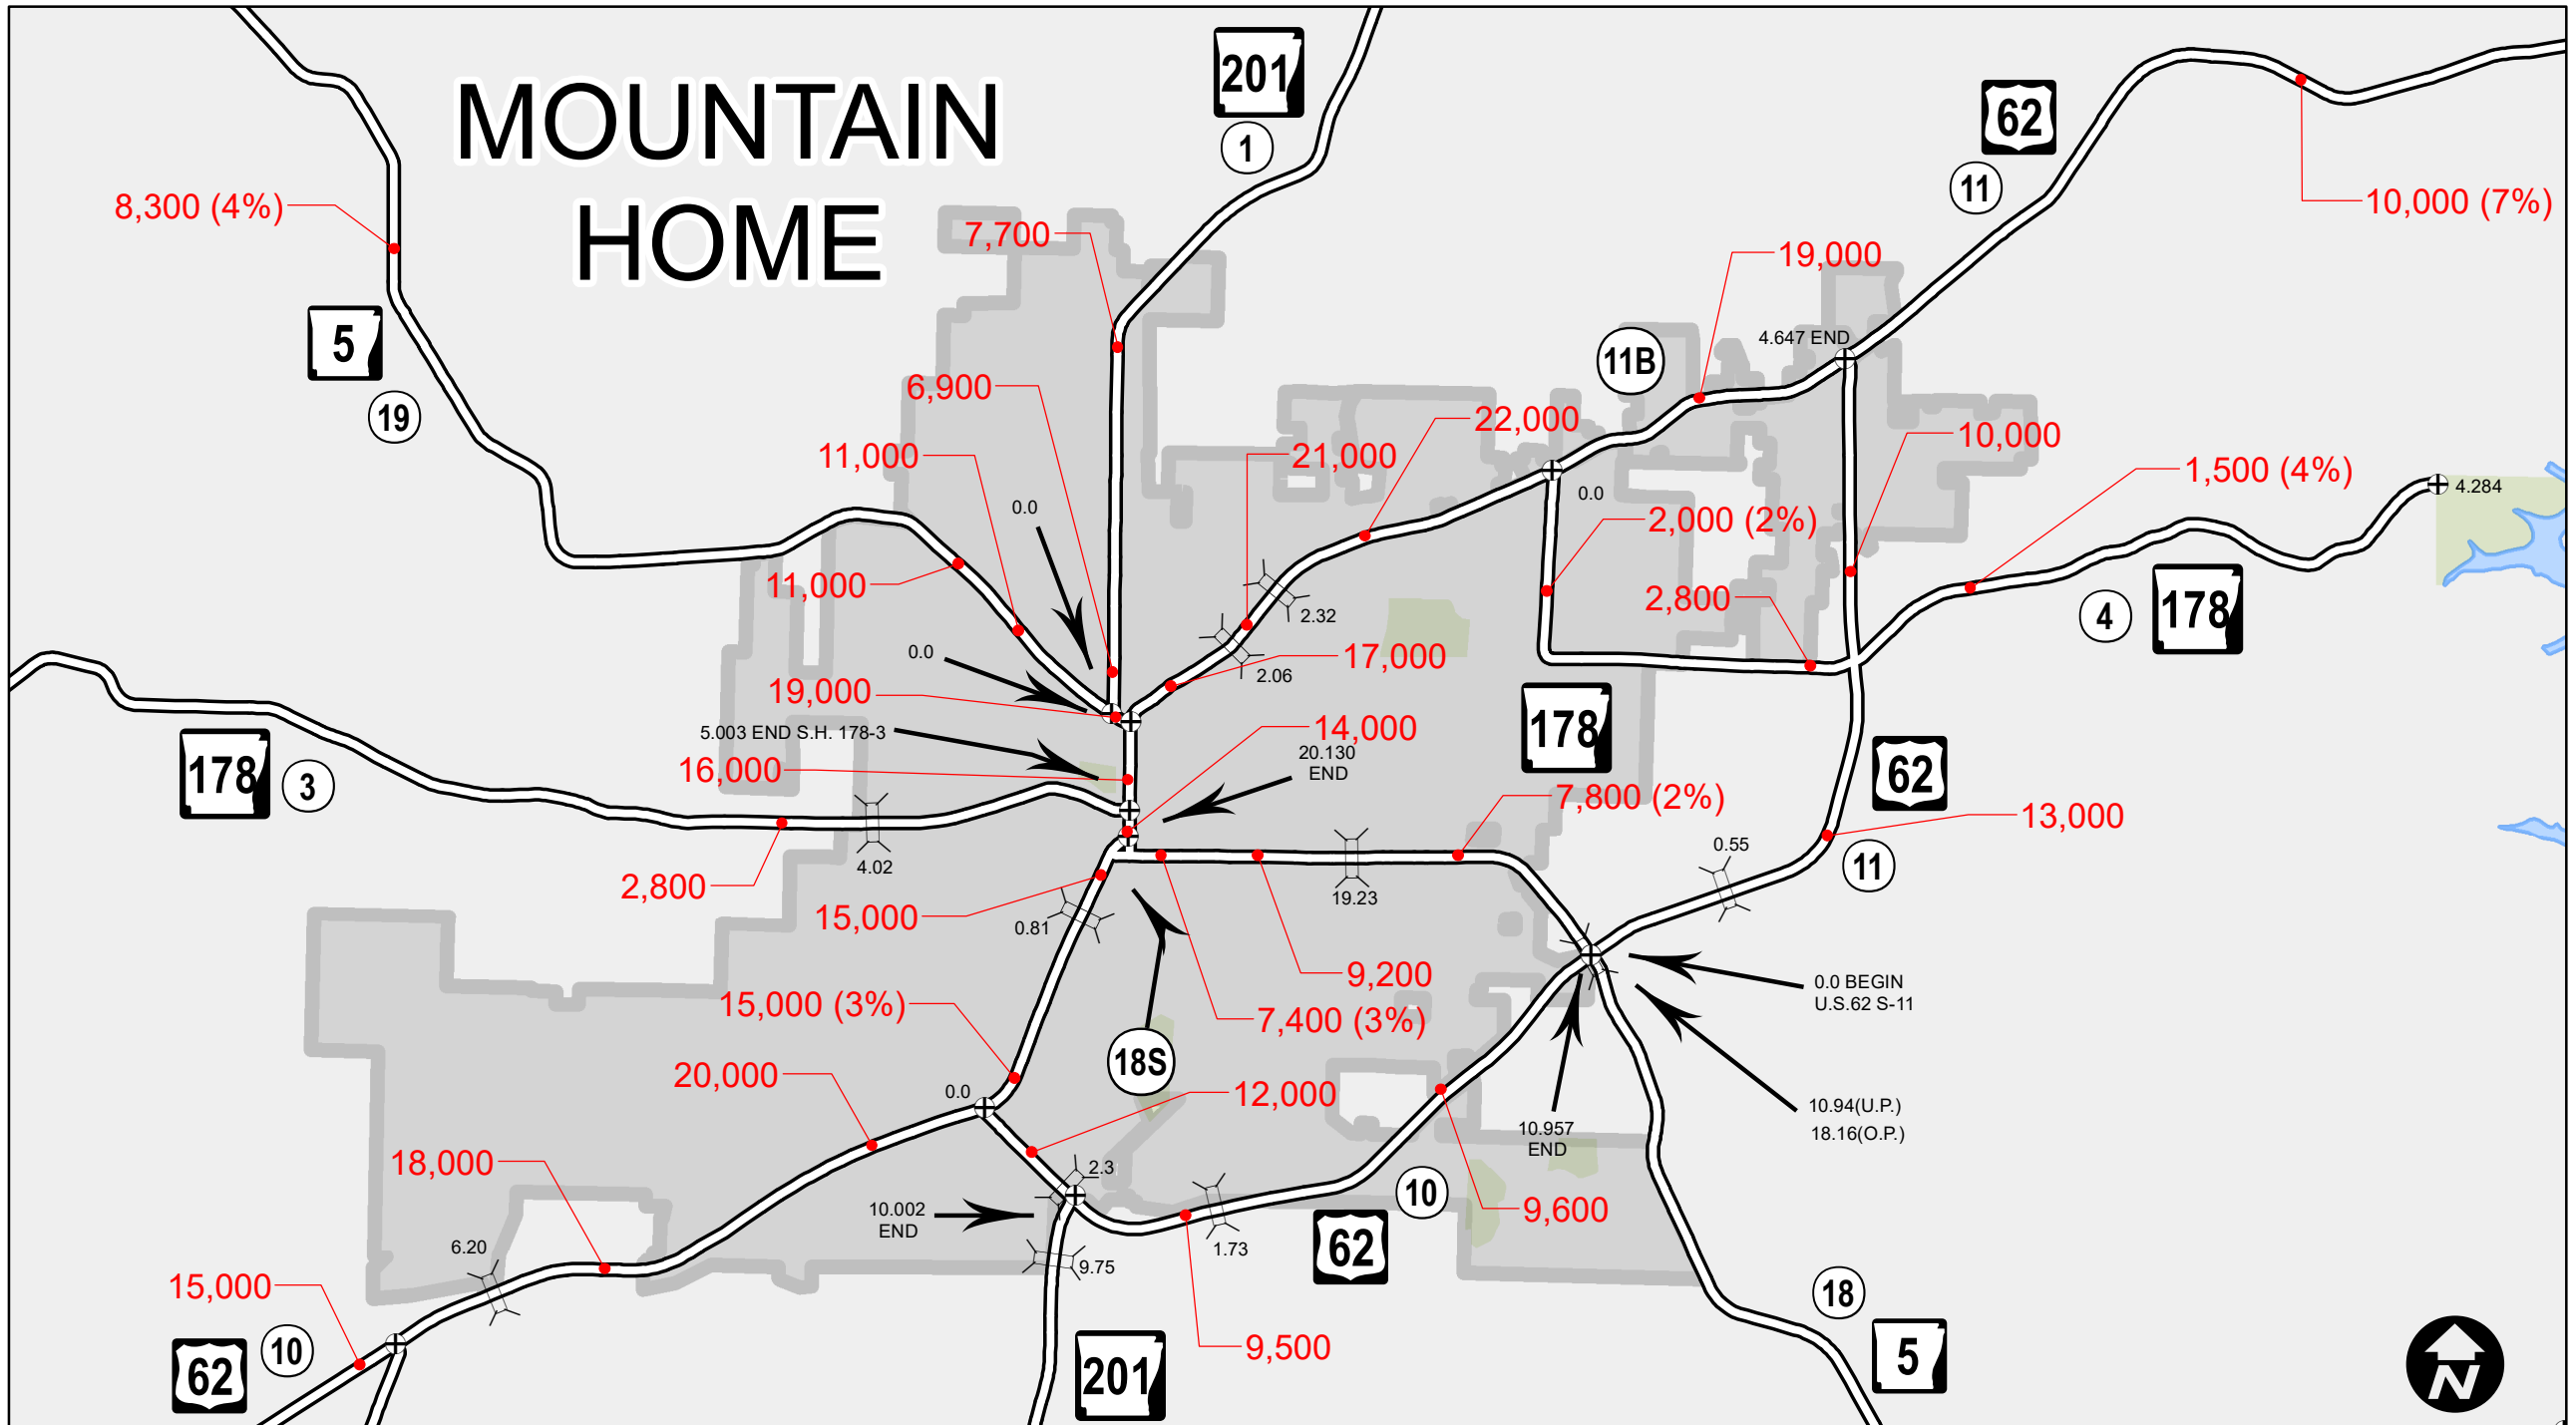

MOUNTAIN HOME

2021 ANNUAL AVERAGE (TRUCK %) DAILY TRAFFIC ESTIMATES