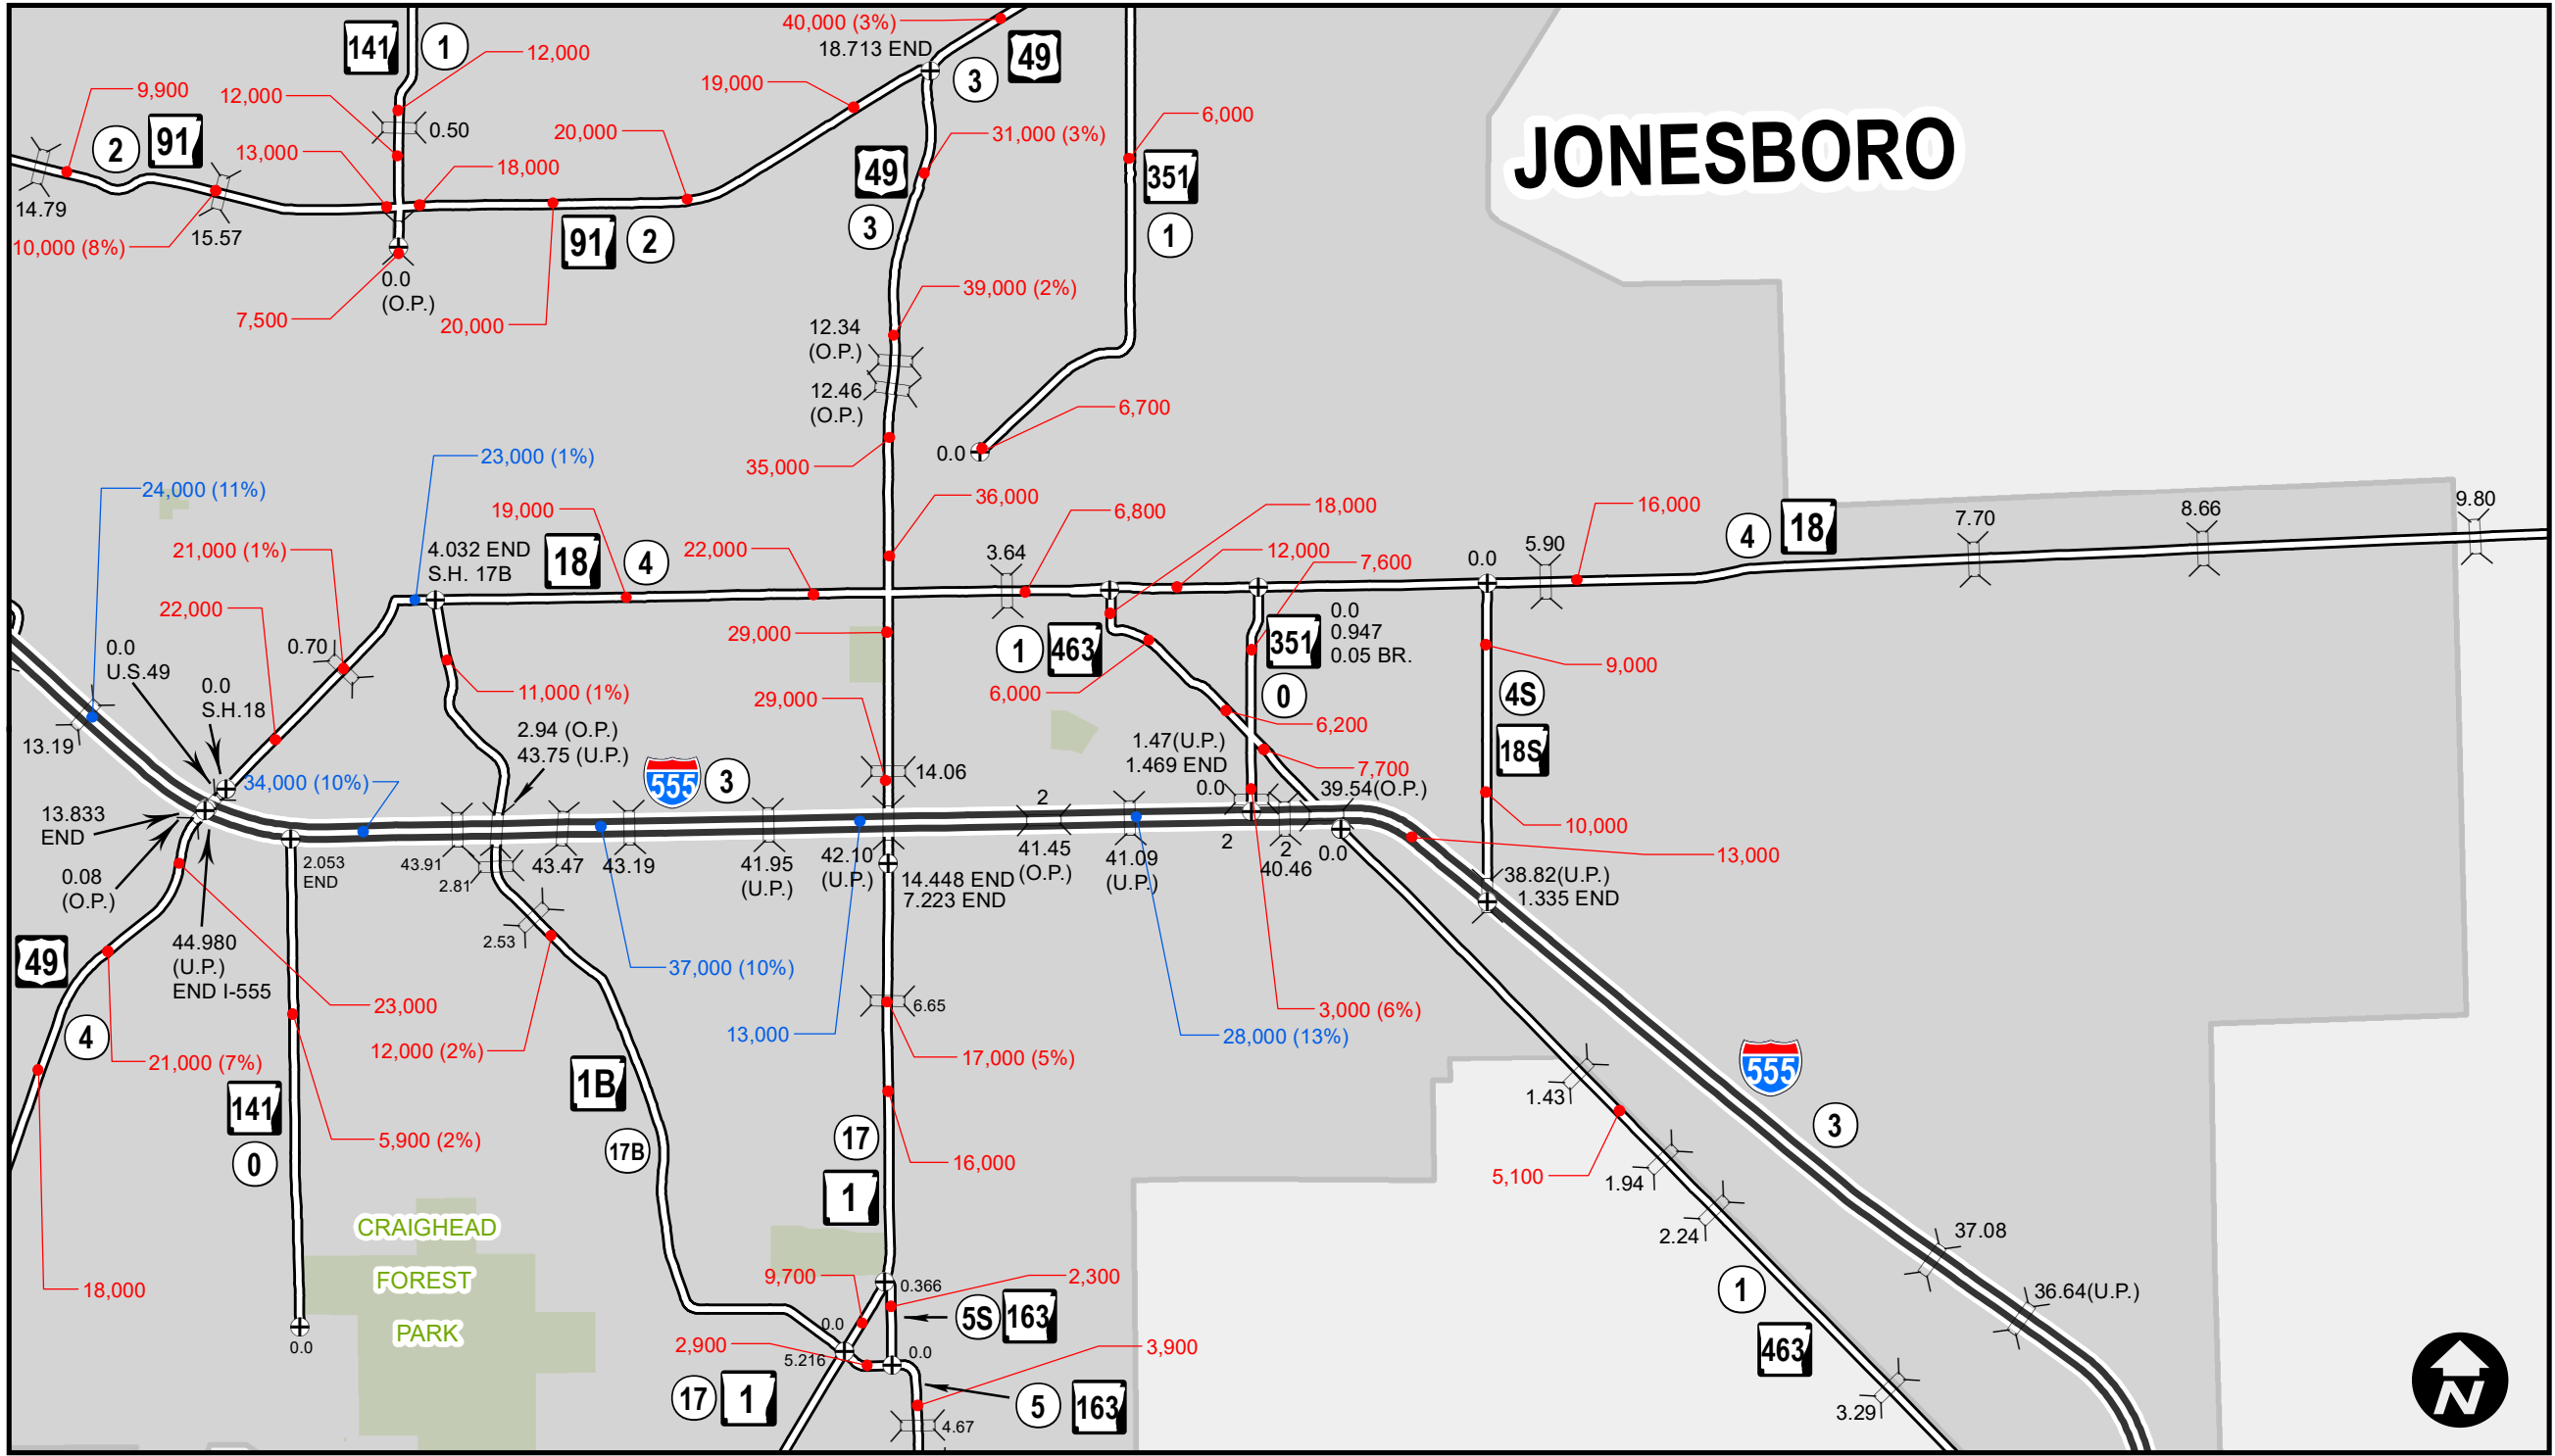

JONESBORO

2021 ANNUAL AVERAGE (TRUCK %)
 2020 ANNUAL AVERAGE (TRUCK %)
 DAILY TRAFFIC ESTIMATES