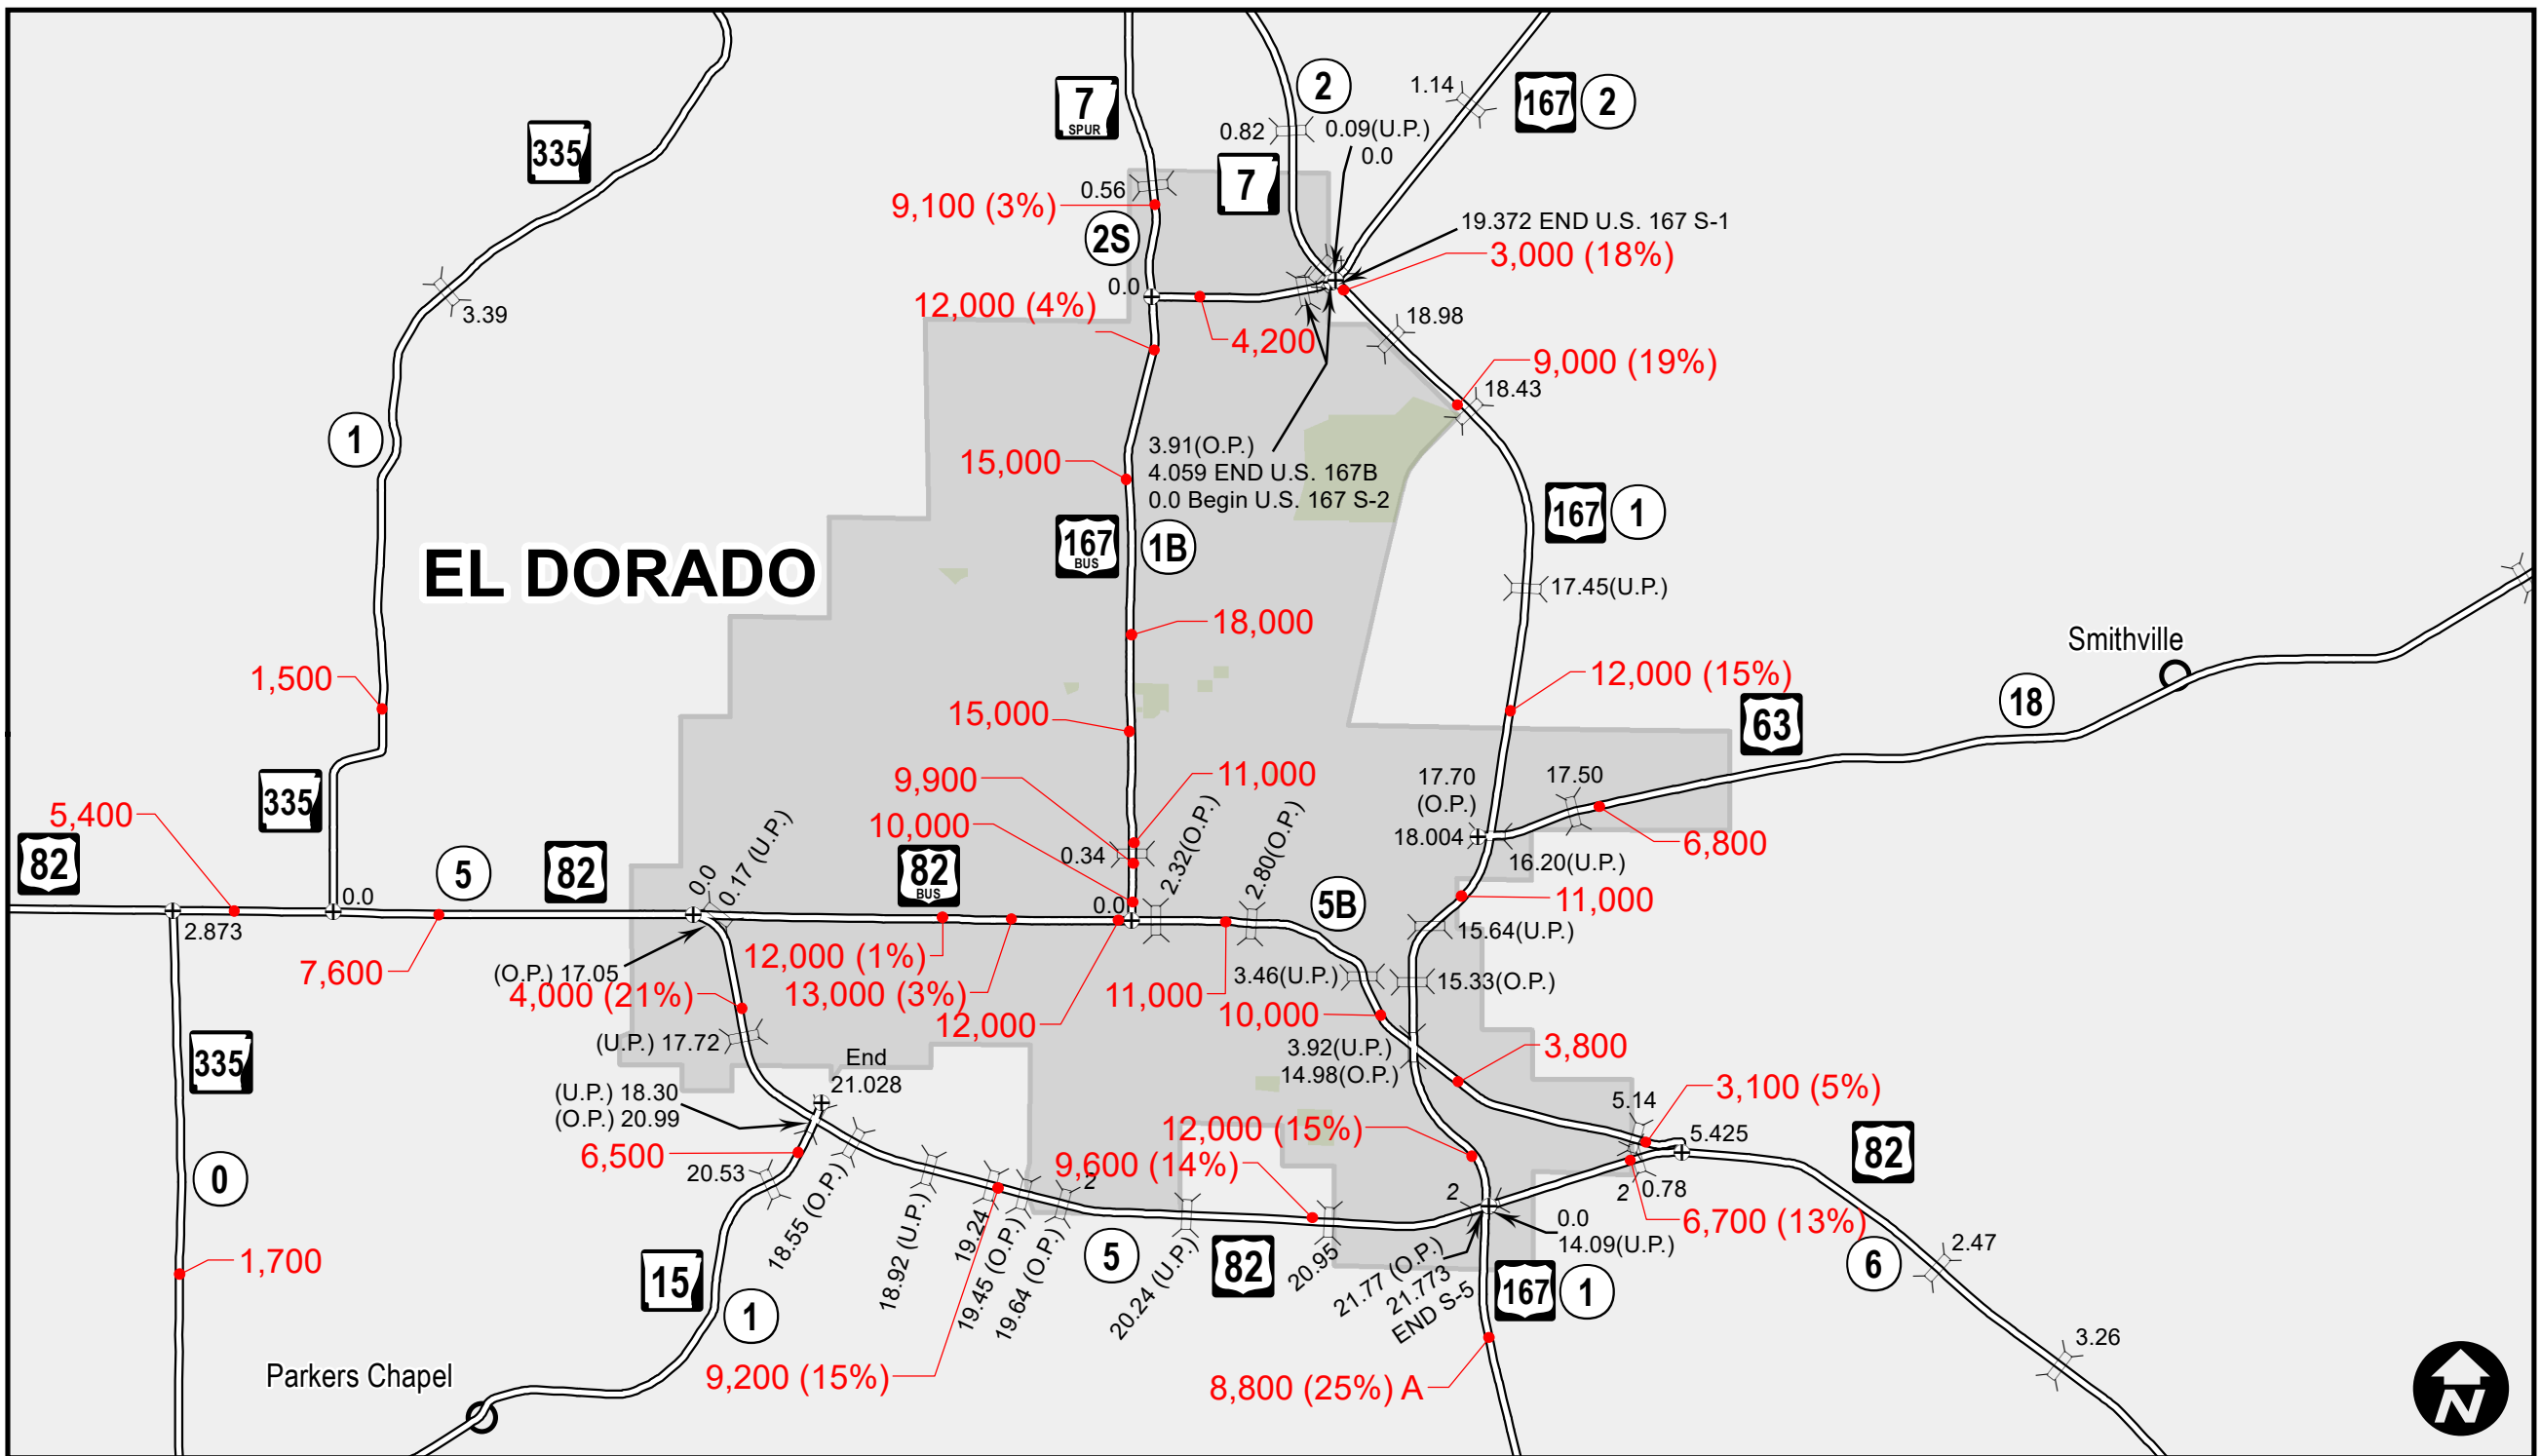

EL DORADO

LEGEND

A = AUTOMATIC (PERMANENT) TRAFFIC RECORDER LOCATION

2021 ANNUAL AVERAGE (TRUCK %) DAILY TRAFFIC ESTIMATES

UNION COUNTY 70A