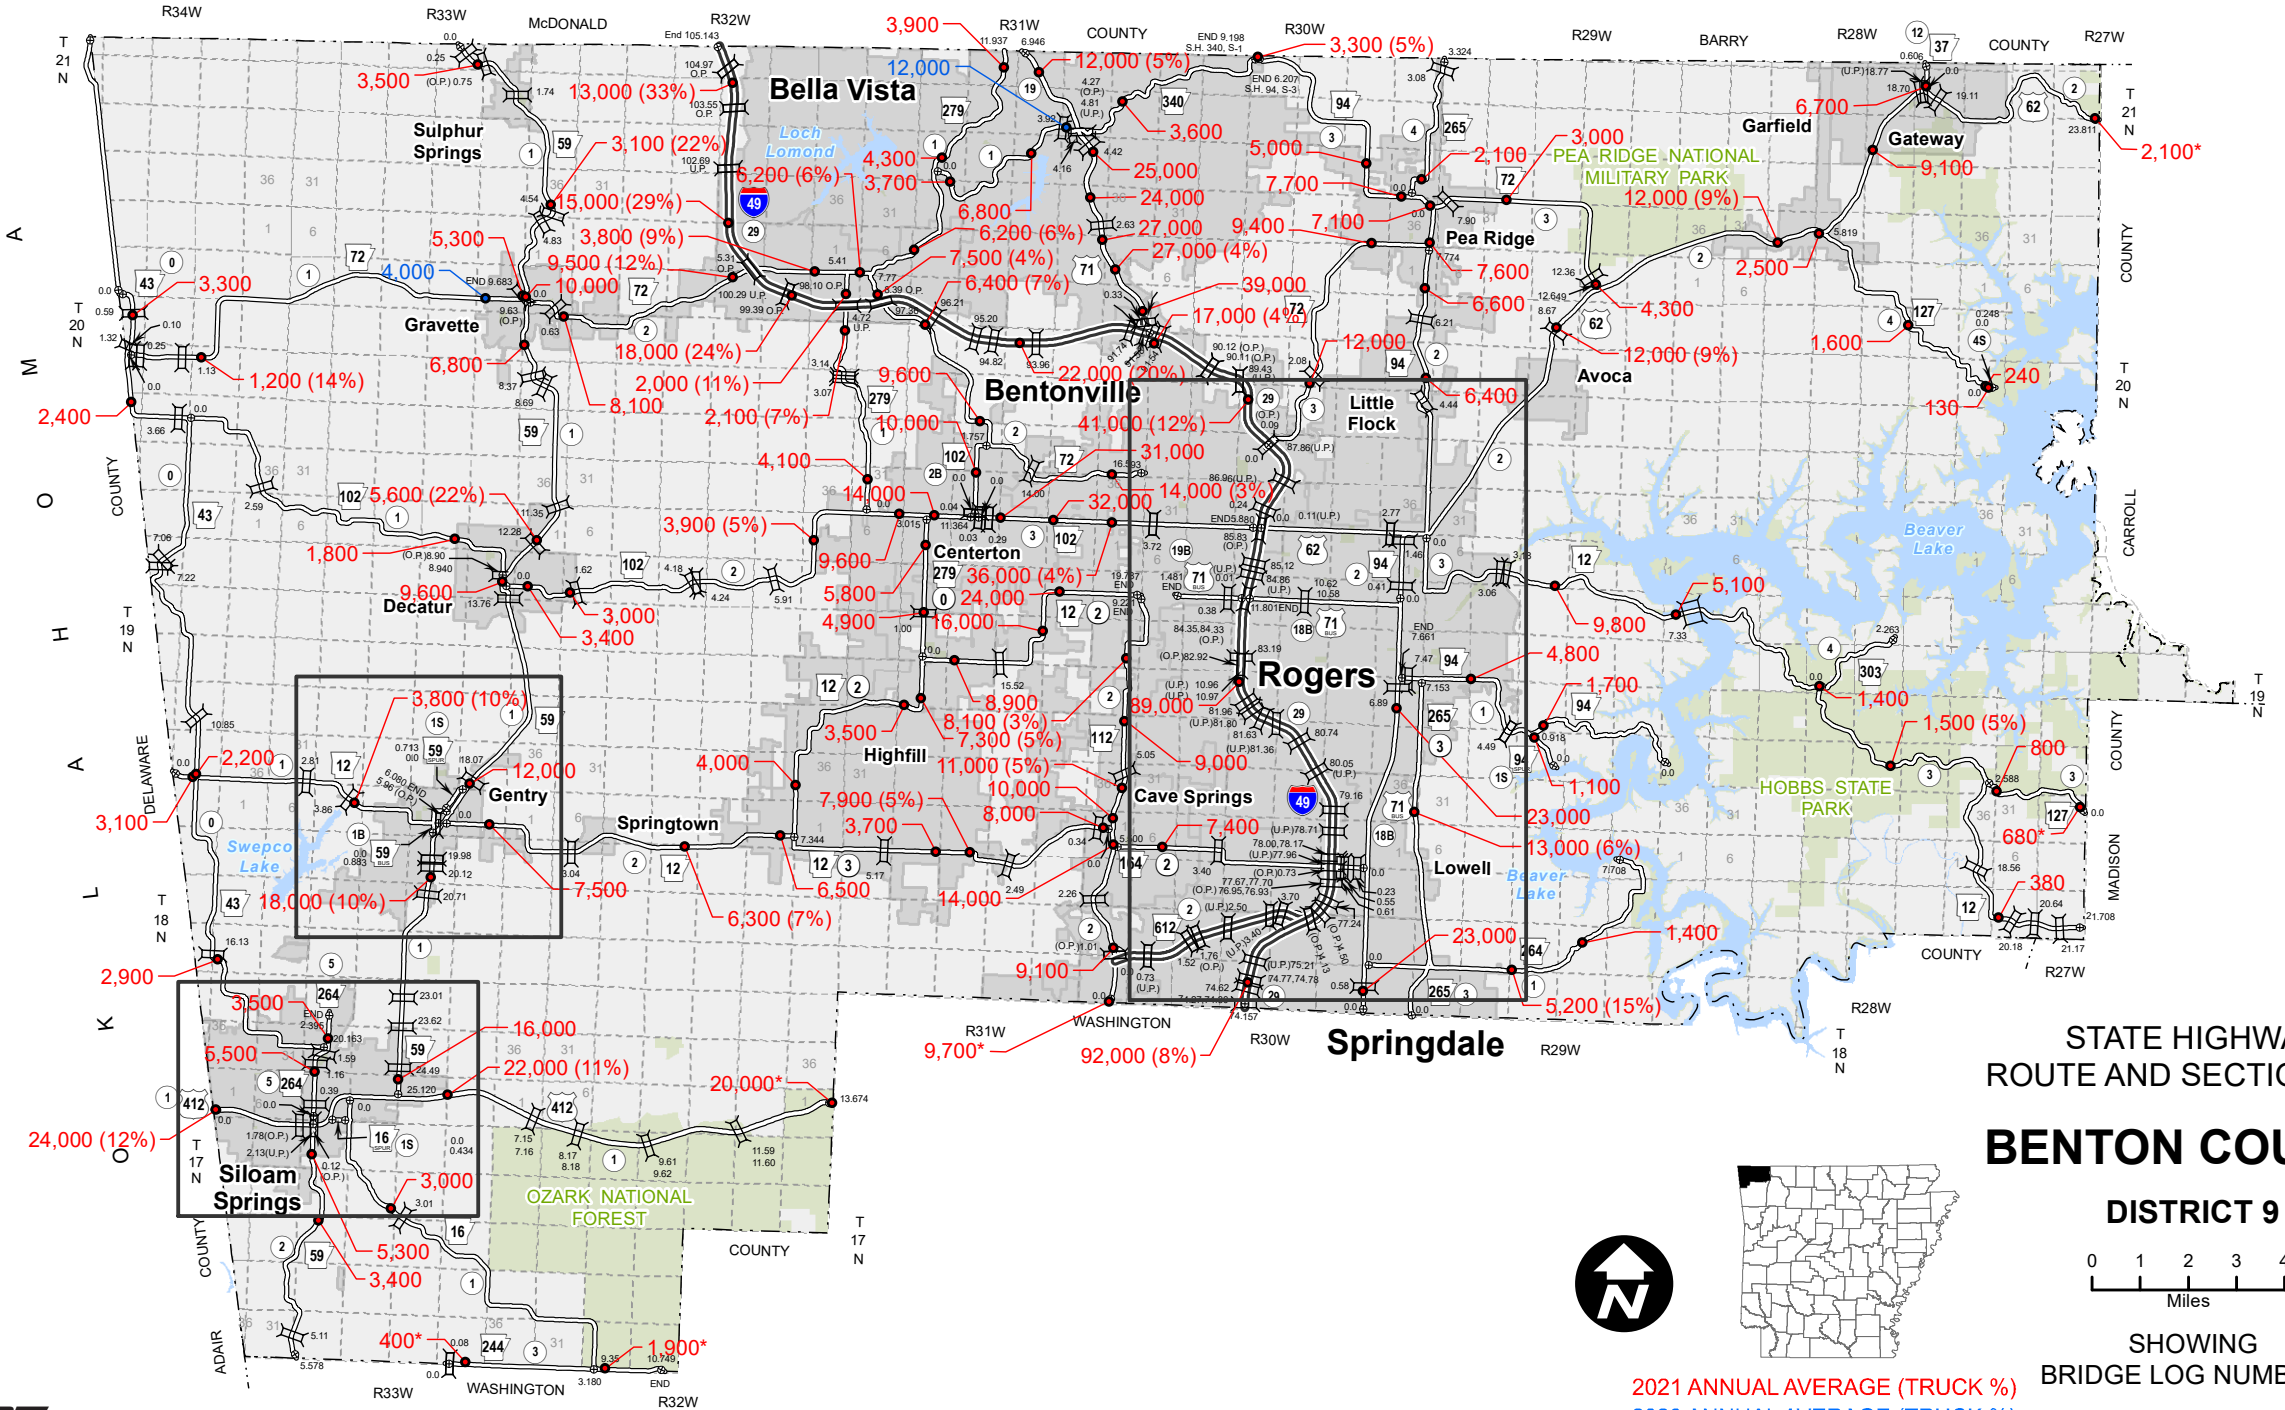

M I S S O U R I

STATE HIGHWAY ROUTE AND SECTION MAP

BENTON COUNTY

DISTRICT 9

SHOWING BRIDGE LOG NUMBERS

2021 ANNUAL AVERAGE (TRUCK %)
 2020 ANNUAL AVERAGE (TRUCK %)
 DAILY TRAFFIC ESTIMATES

Prepared By: SIR 4/14/2022