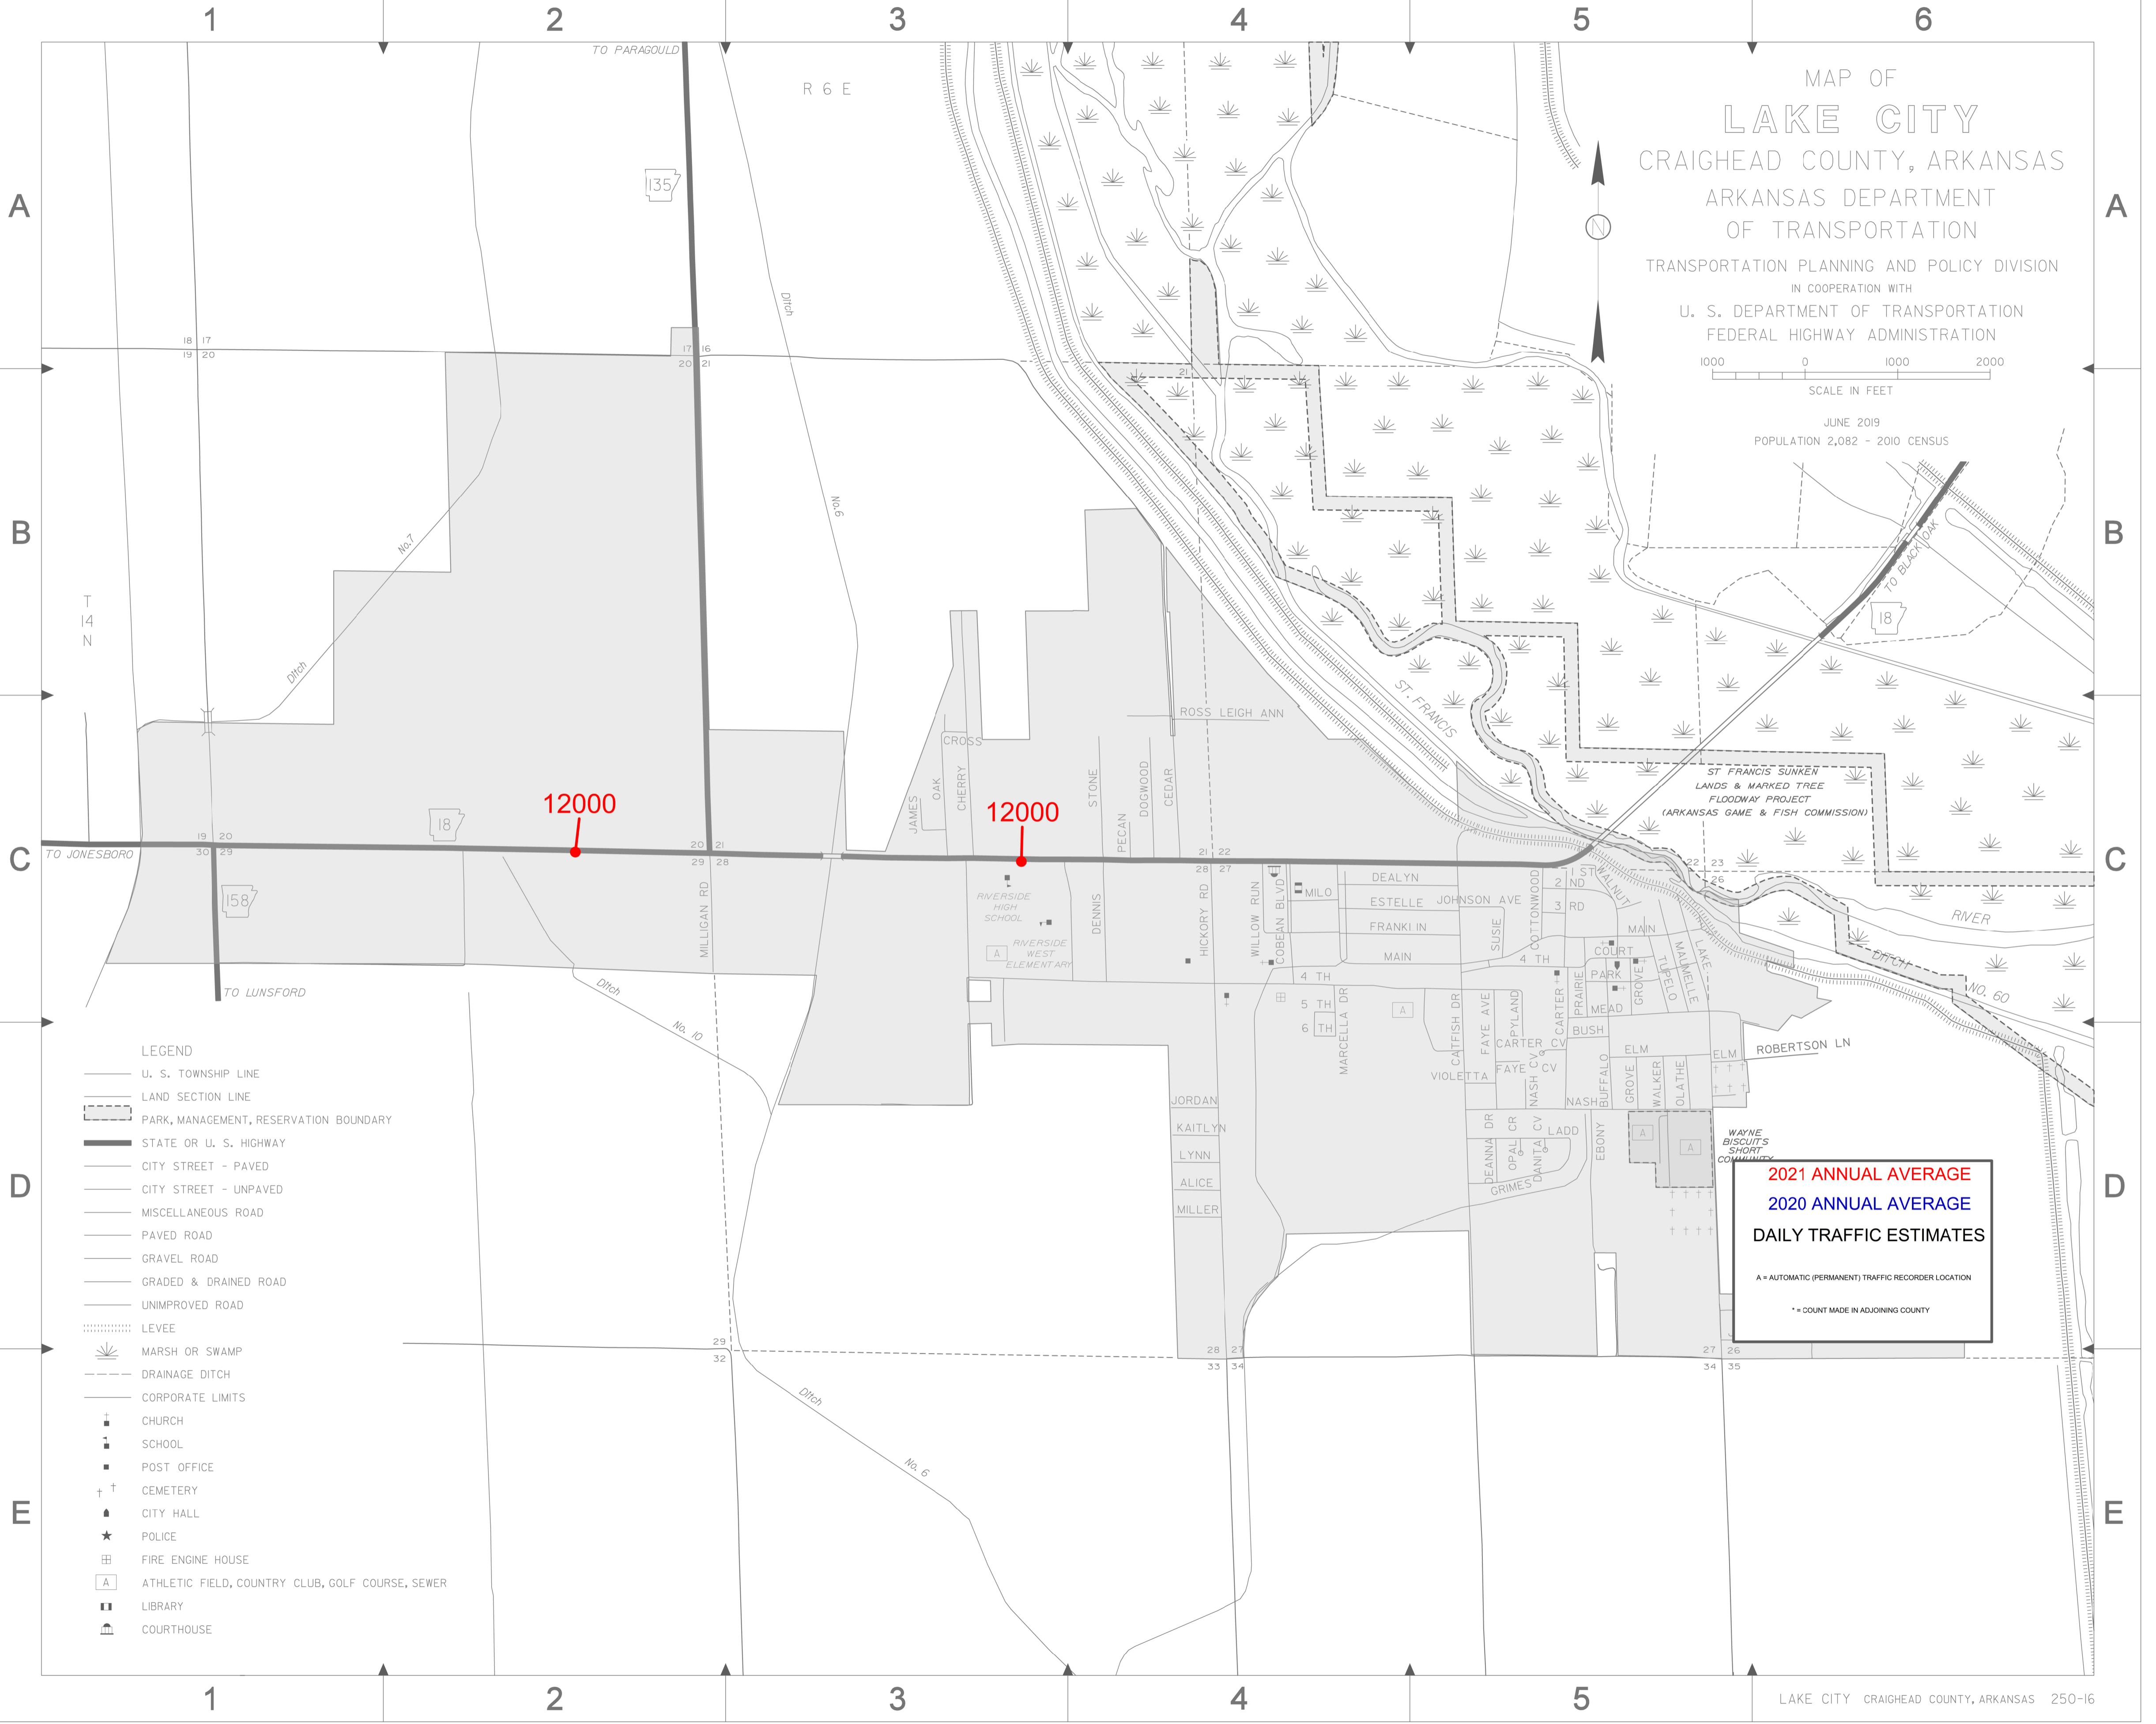

MAP OF  
**LAKE CITY**  
 CRAIGHEAD COUNTY, ARKANSAS  
 ARKANSAS DEPARTMENT  
 OF TRANSPORTATION  
 TRANSPORTATION PLANNING AND POLICY DIVISION  
 IN COOPERATION WITH  
 U. S. DEPARTMENT OF TRANSPORTATION  
 FEDERAL HIGHWAY ADMINISTRATION

JUNE 2019  
 POPULATION 2,082 - 2010 CENSUS

**2021 ANNUAL AVERAGE**  
**2020 ANNUAL AVERAGE**  
**DAILY TRAFFIC ESTIMATES**

A = AUTOMATIC (PERMANENT) TRAFFIC RECORDER LOCATION

\* = COUNT MADE IN ADJOINING COUNTY

LEGEND

- U. S. TOWNSHIP LINE
- LAND SECTION LINE
- - - PARK, MANAGEMENT, RESERVATION BOUNDARY
- STATE OR U. S. HIGHWAY
- CITY STREET - PAVED
- CITY STREET - UNPAVED
- MISCELLANEOUS ROAD
- PAVED ROAD
- GRAVEL ROAD
- GRADED & DRAINED ROAD
- UNIMPROVED ROAD
- ⋯ LEVEE
- ☼ MARSH OR SWAMP
- - - DRAINAGE DITCH
- CORPORATE LIMITS
- ✚ CHURCH
- SCHOOL
- POST OFFICE
- ✚ CEMETERY
- CITY HALL
- ★ POLICE
- ⊞ FIRE ENGINE HOUSE
- ⊞ ATHLETIC FIELD, COUNTRY CLUB, GOLF COURSE, SEWER
- LIBRARY
- COURTHOUSE