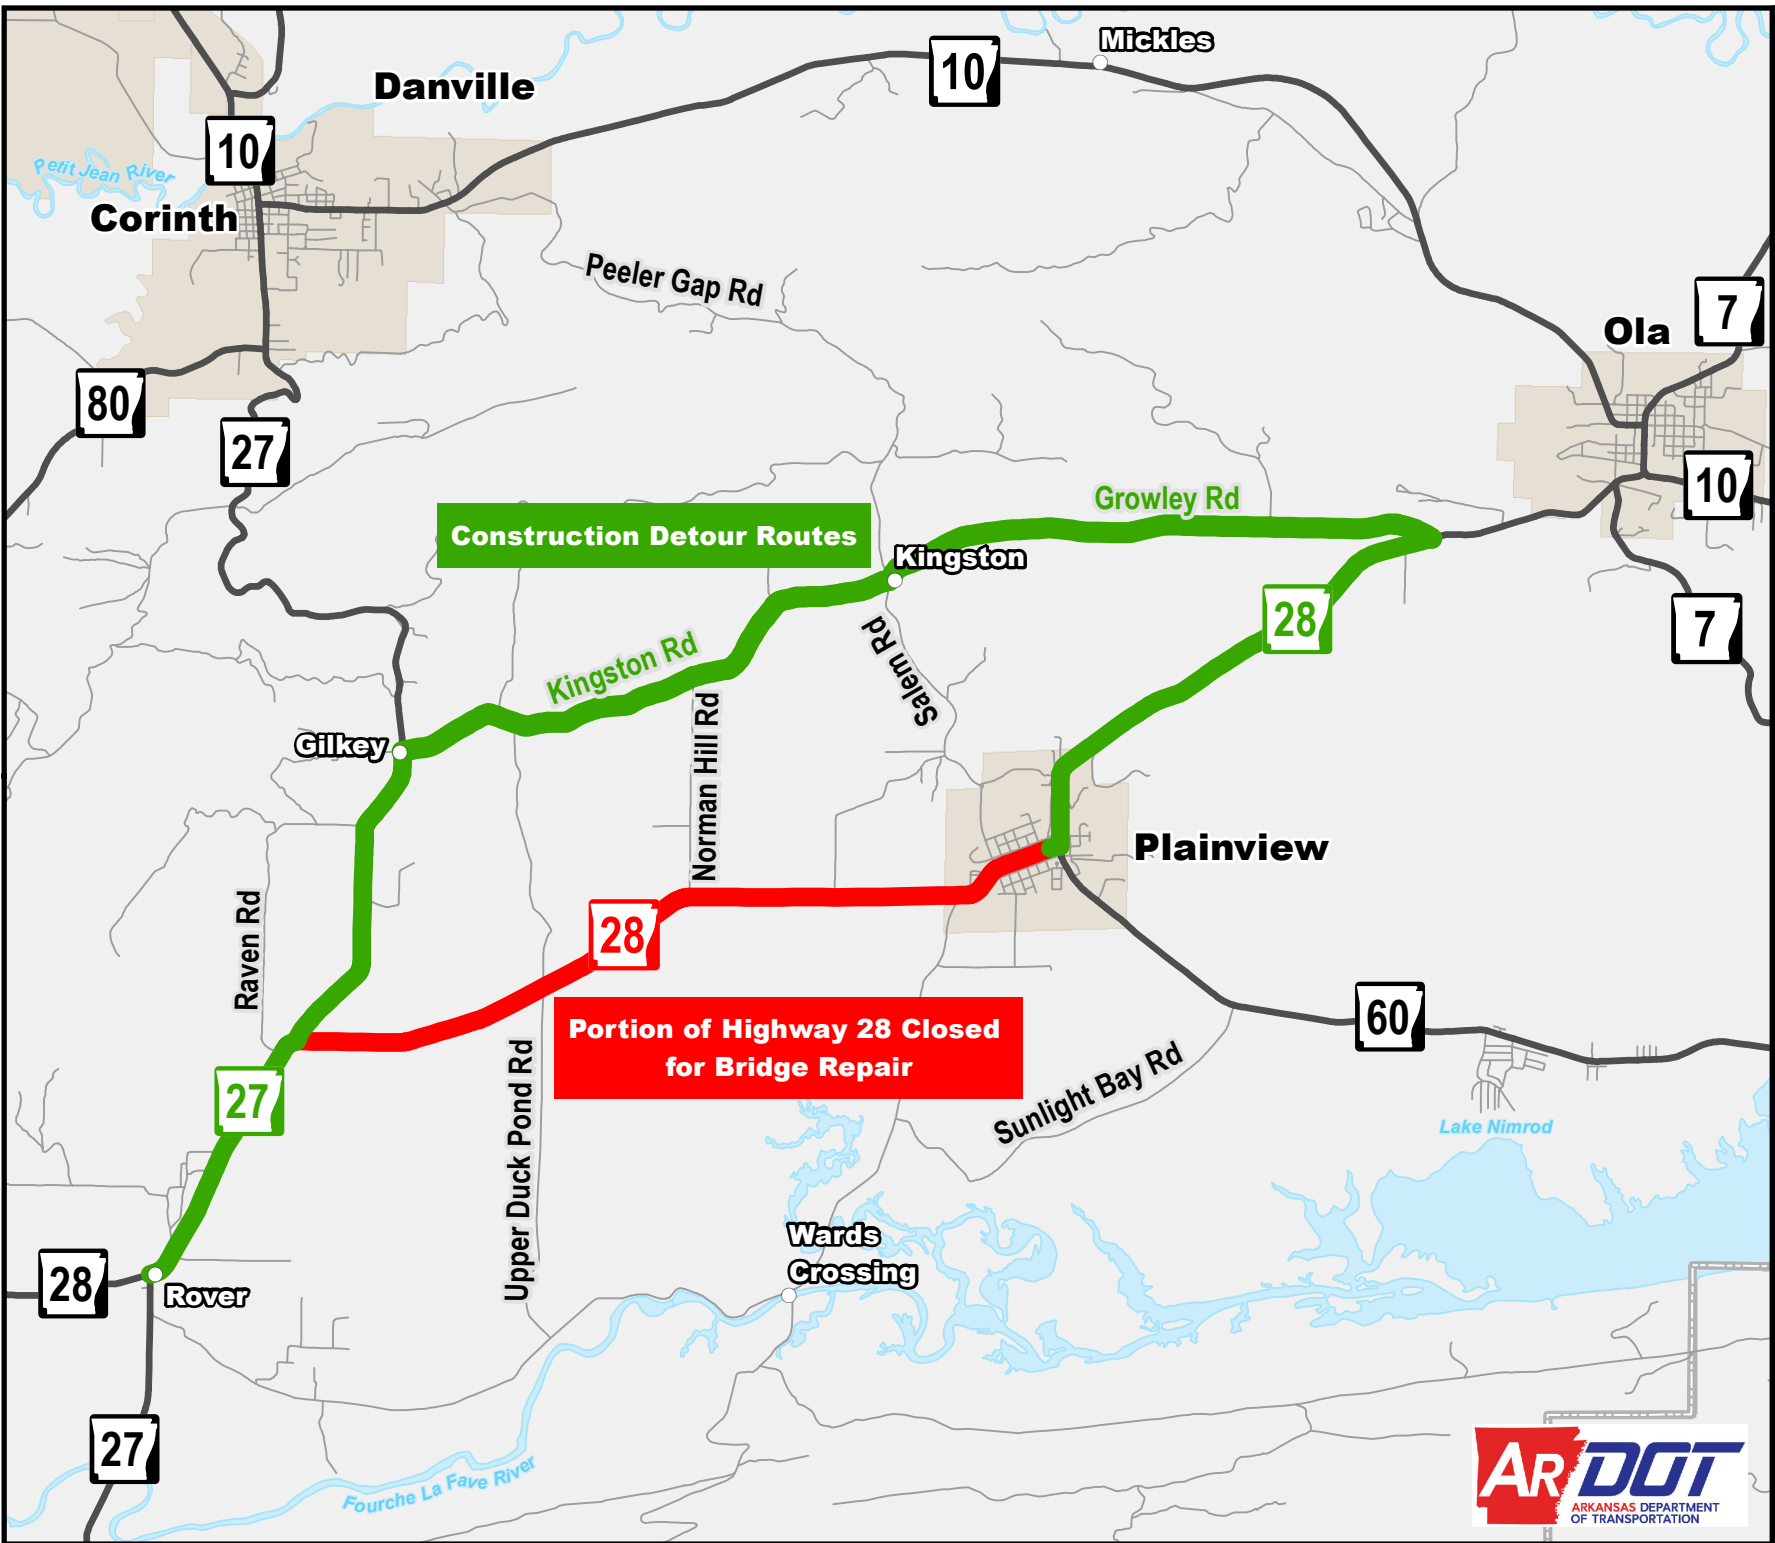

Highway 28 Detour

Yell County

Construction Detour Routes

Portion of Highway 28 Closed for Bridge Repair