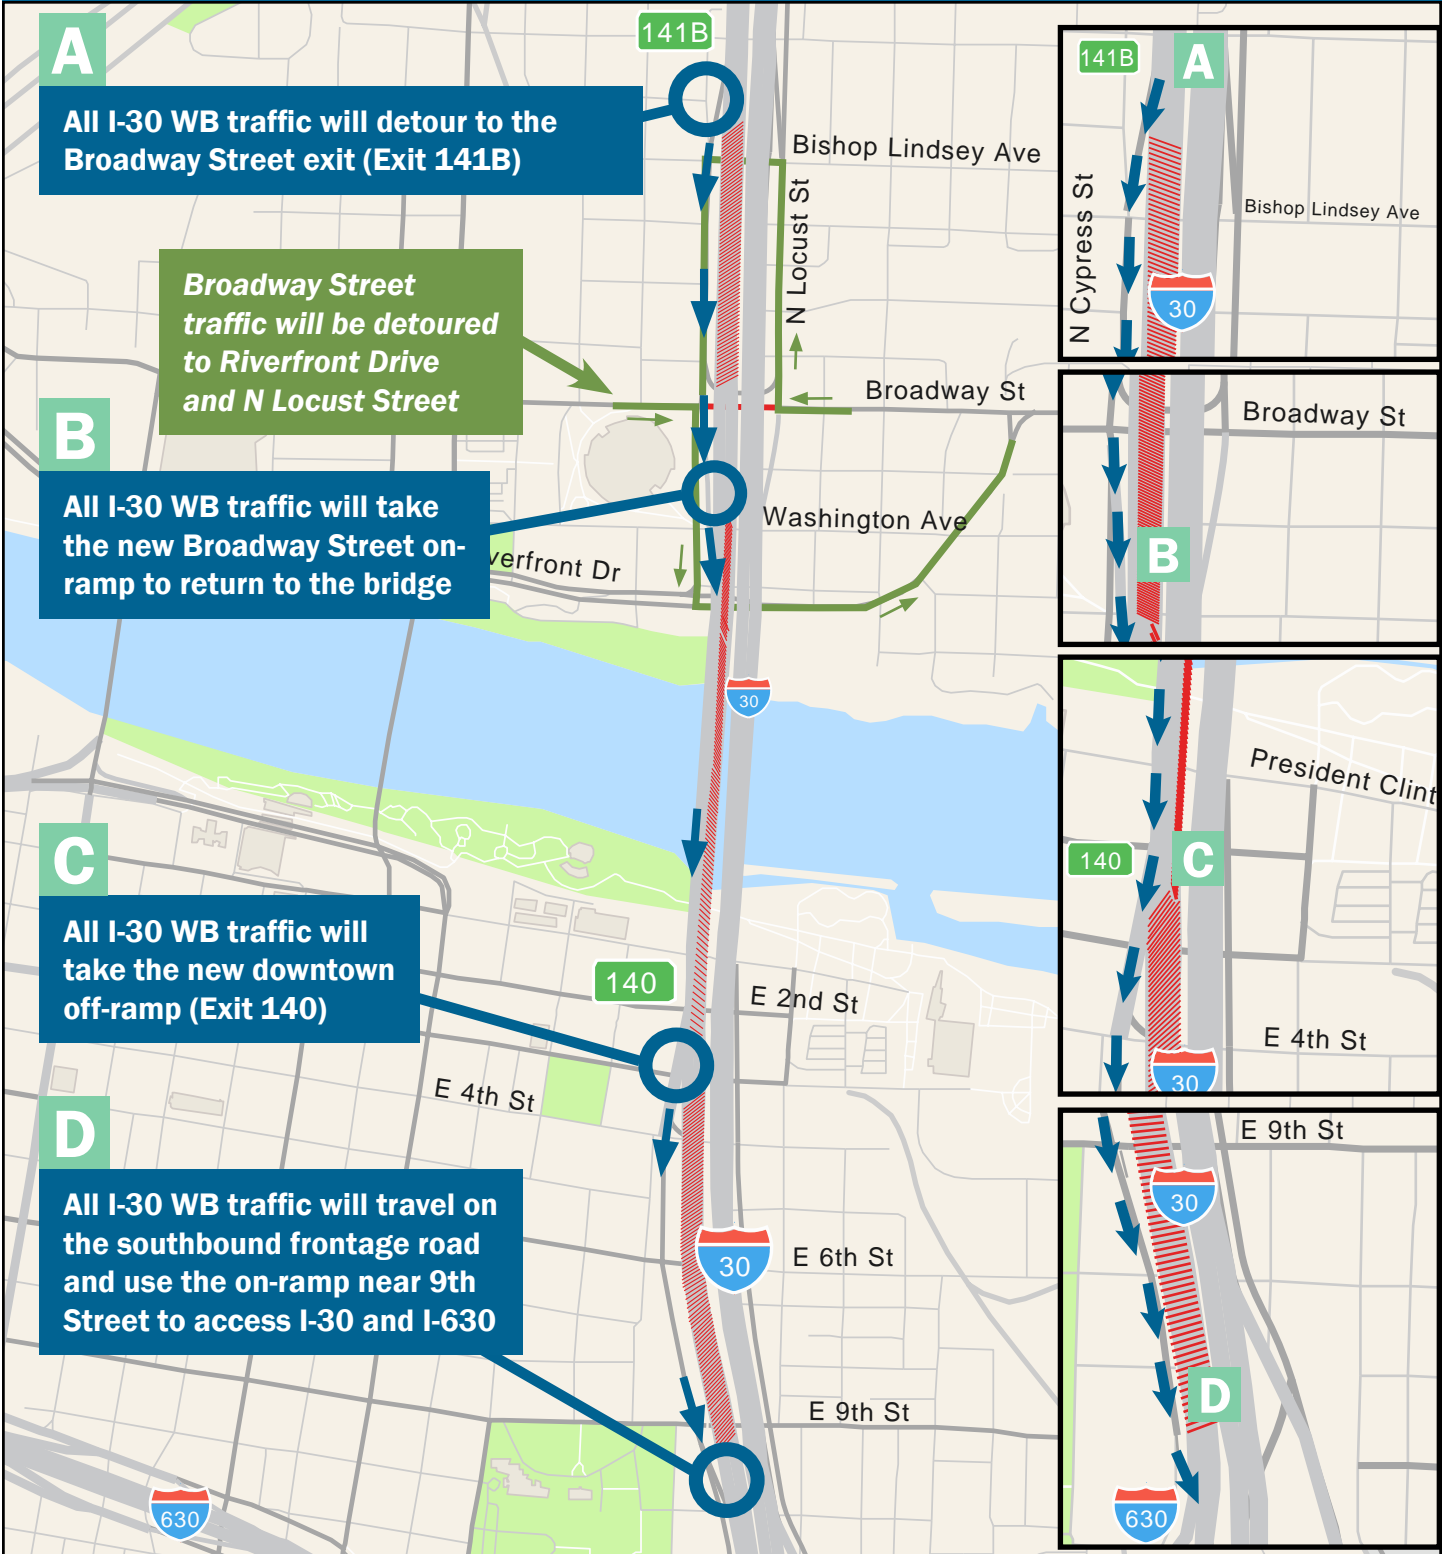

Phase 1 Weekend Detour for I-30 WB Traffic

Little Rock and North Little Rock, Arkansas

Weekend of October 4-7, 2024