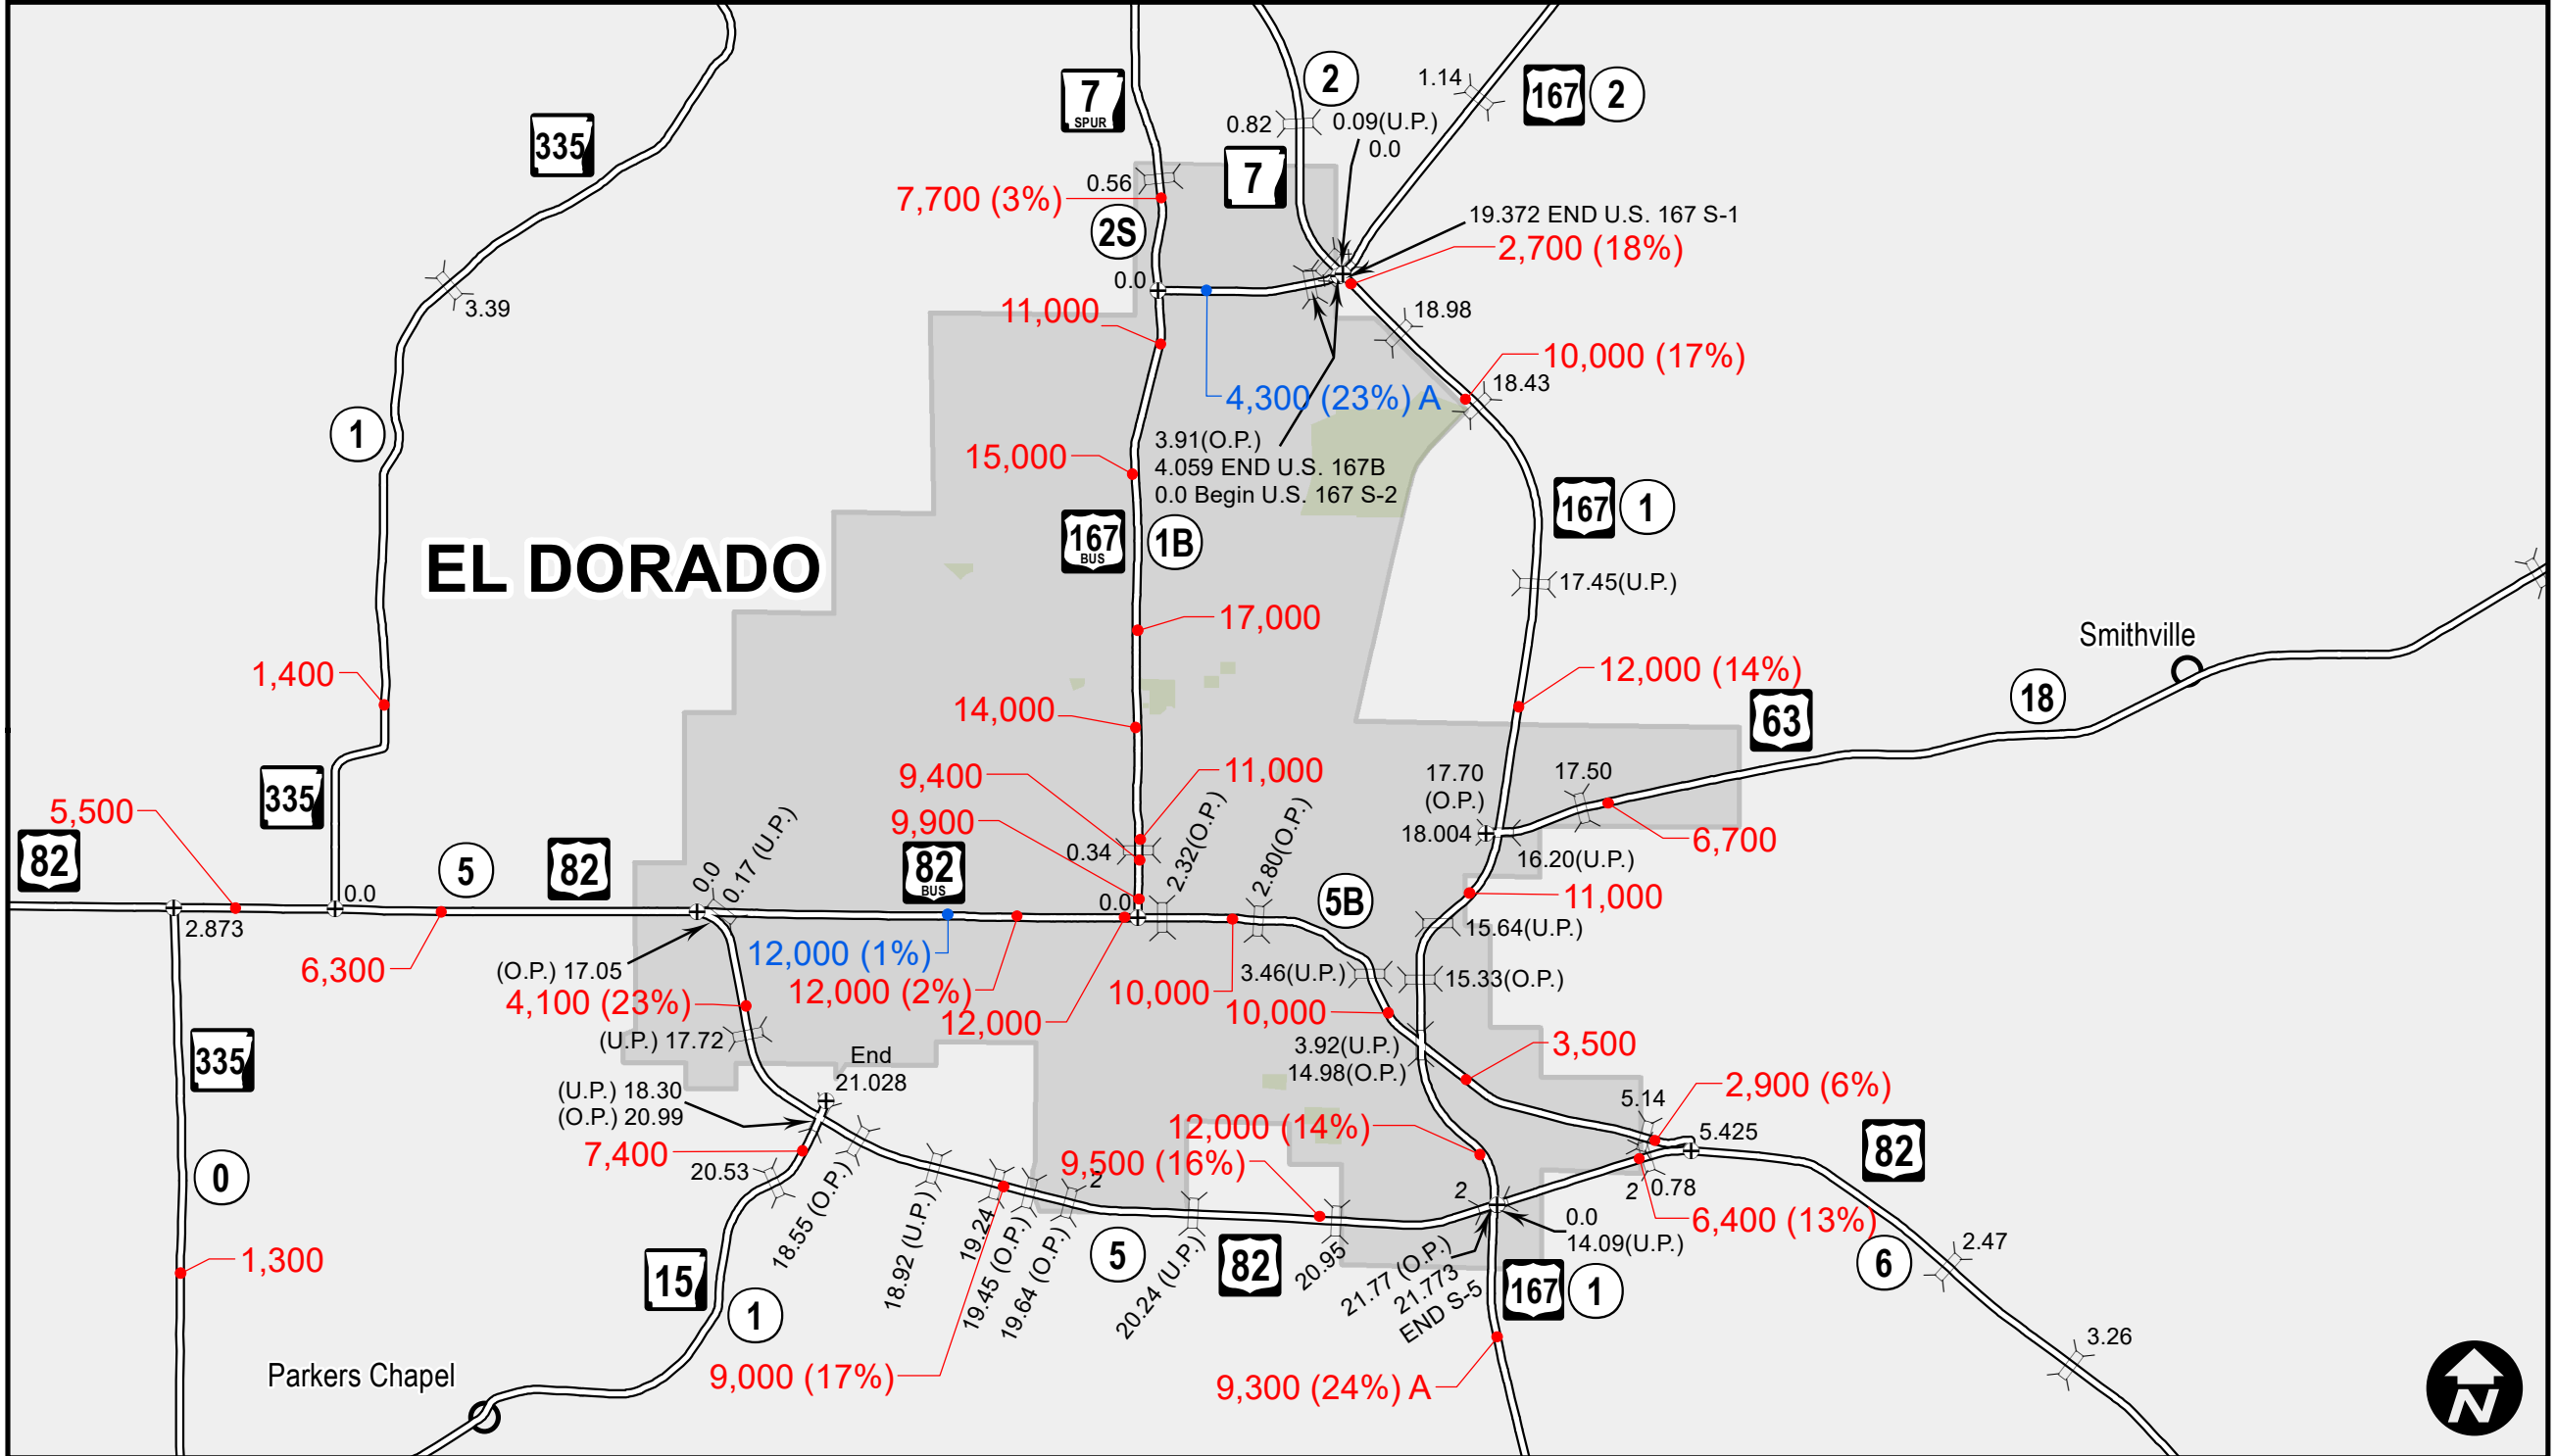

EL DORADO

LEGEND

A = AUTOMATIC (PERMANENT) TRAFFIC RECORDER LOCATION

2022 ANNUAL AVERAGE (TRUCK %)
2021 ANNUAL AVERAGE (TRUCK %)
DAILY TRAFFIC ESTIMATES

UNION COUNTY 70A