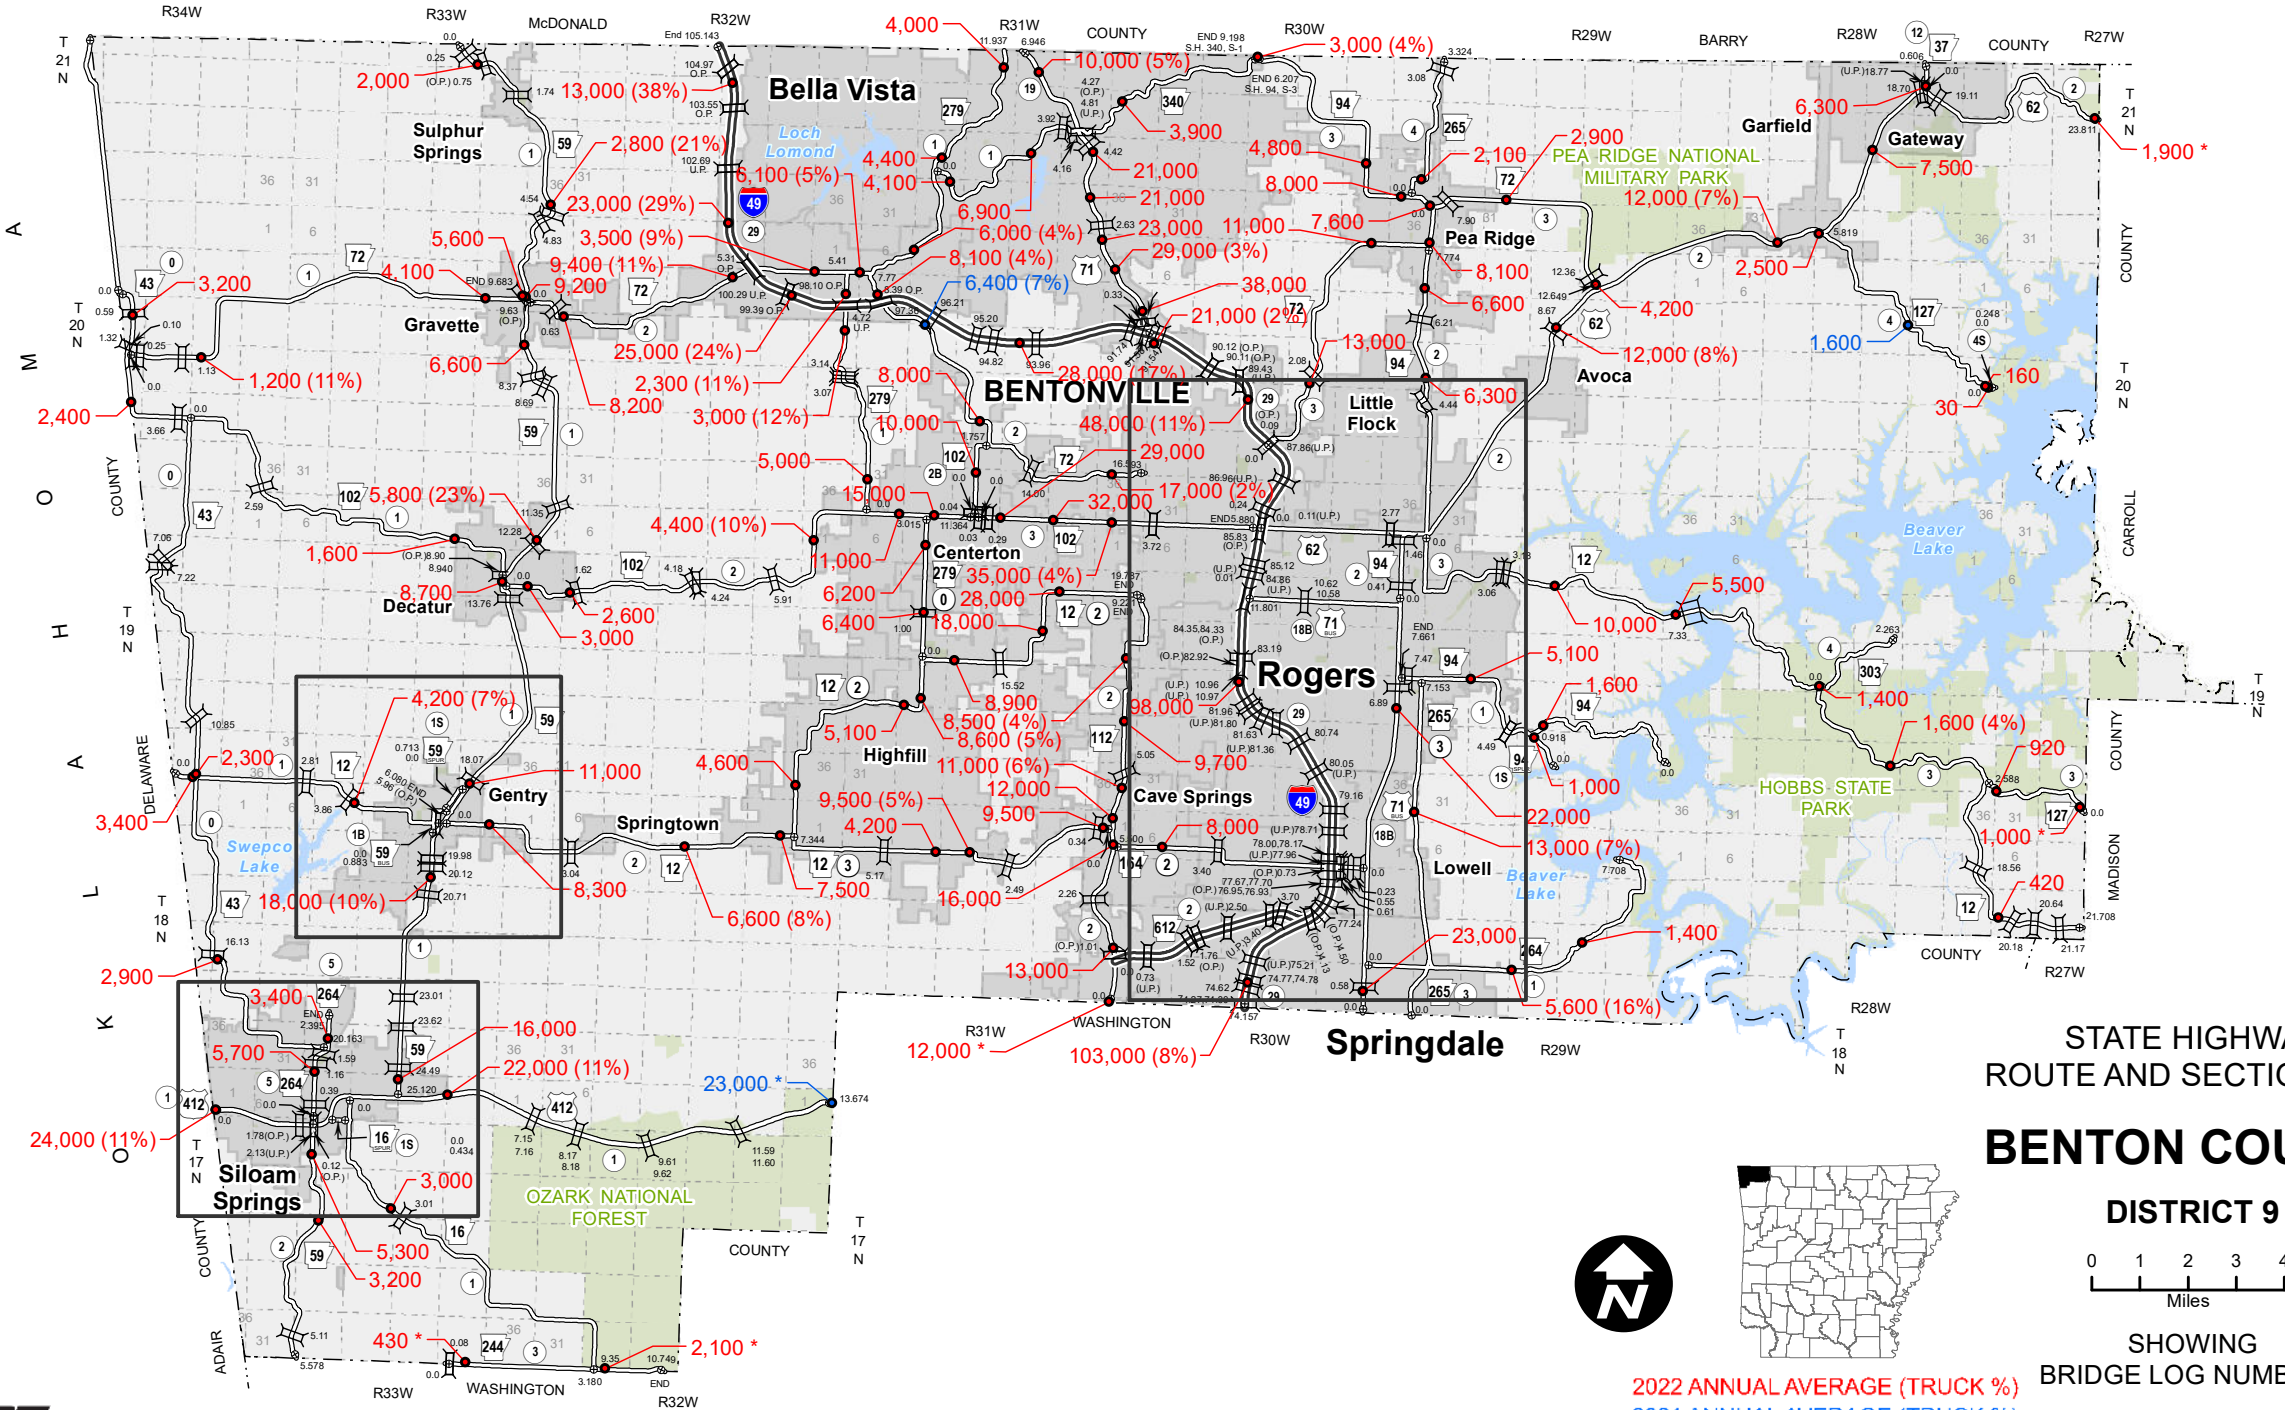

M I S S O U R I

STATE HIGHWAY
ROUTE AND SECTION MAP

BENTON COUNTY

DISTRICT 9

SHOWING
BRIDGE LOG NUMBERS

2022 ANNUAL AVERAGE (TRUCK %)
2021 ANNUAL AVERAGE (TRUCK %)
DAILY TRAFFIC ESTIMATES

Prepared By: SIR 4/27/2023