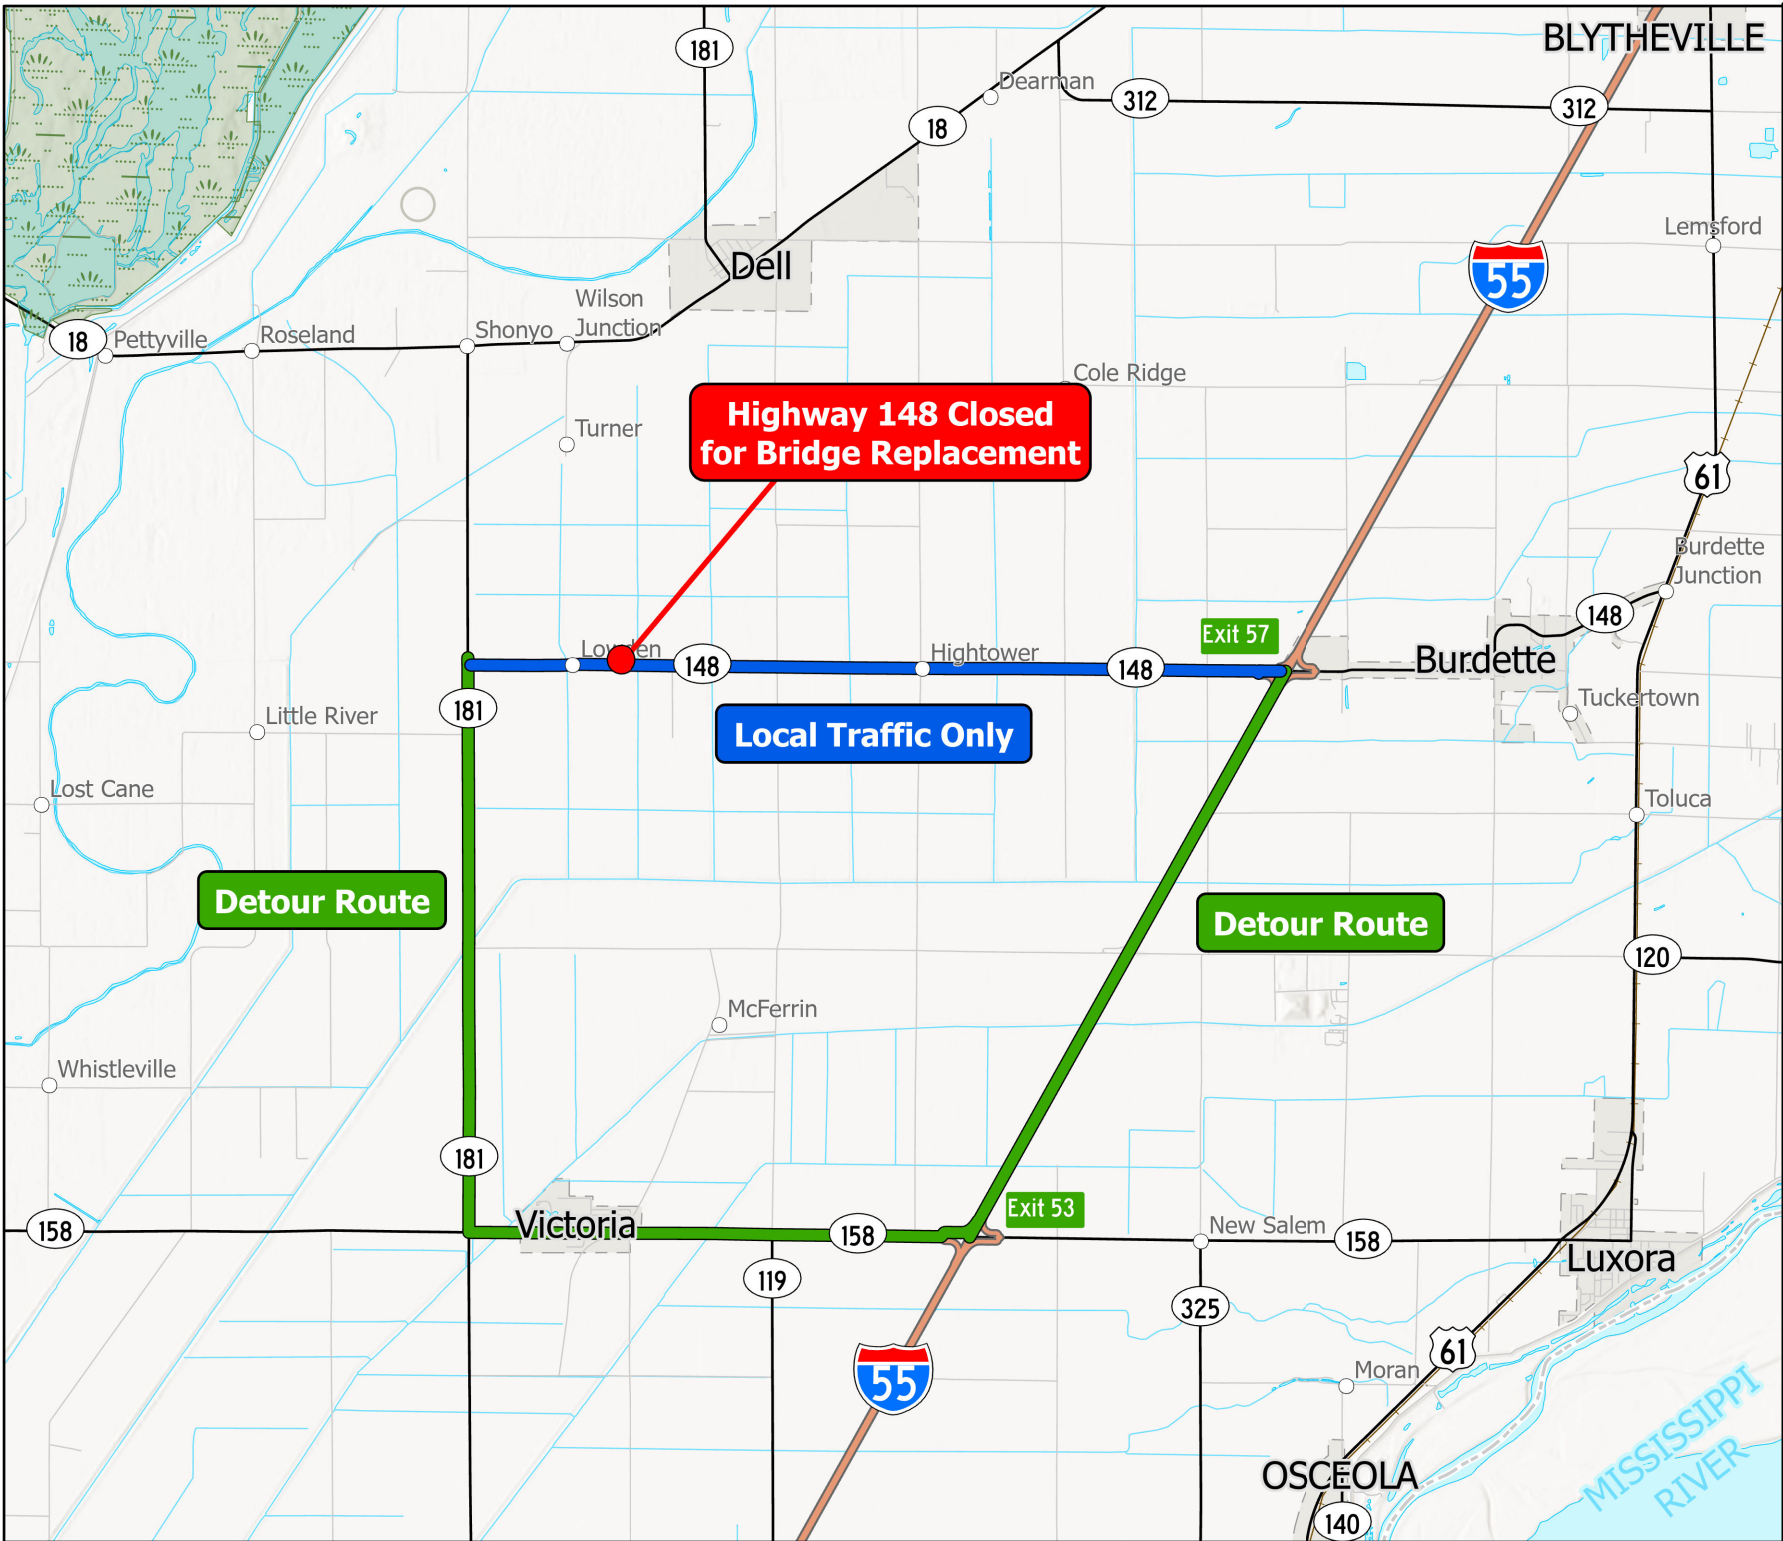

# Highway 148 Closure Bridge Replacement

Mississippi County

PLAN: GIS/ 8/8/2024