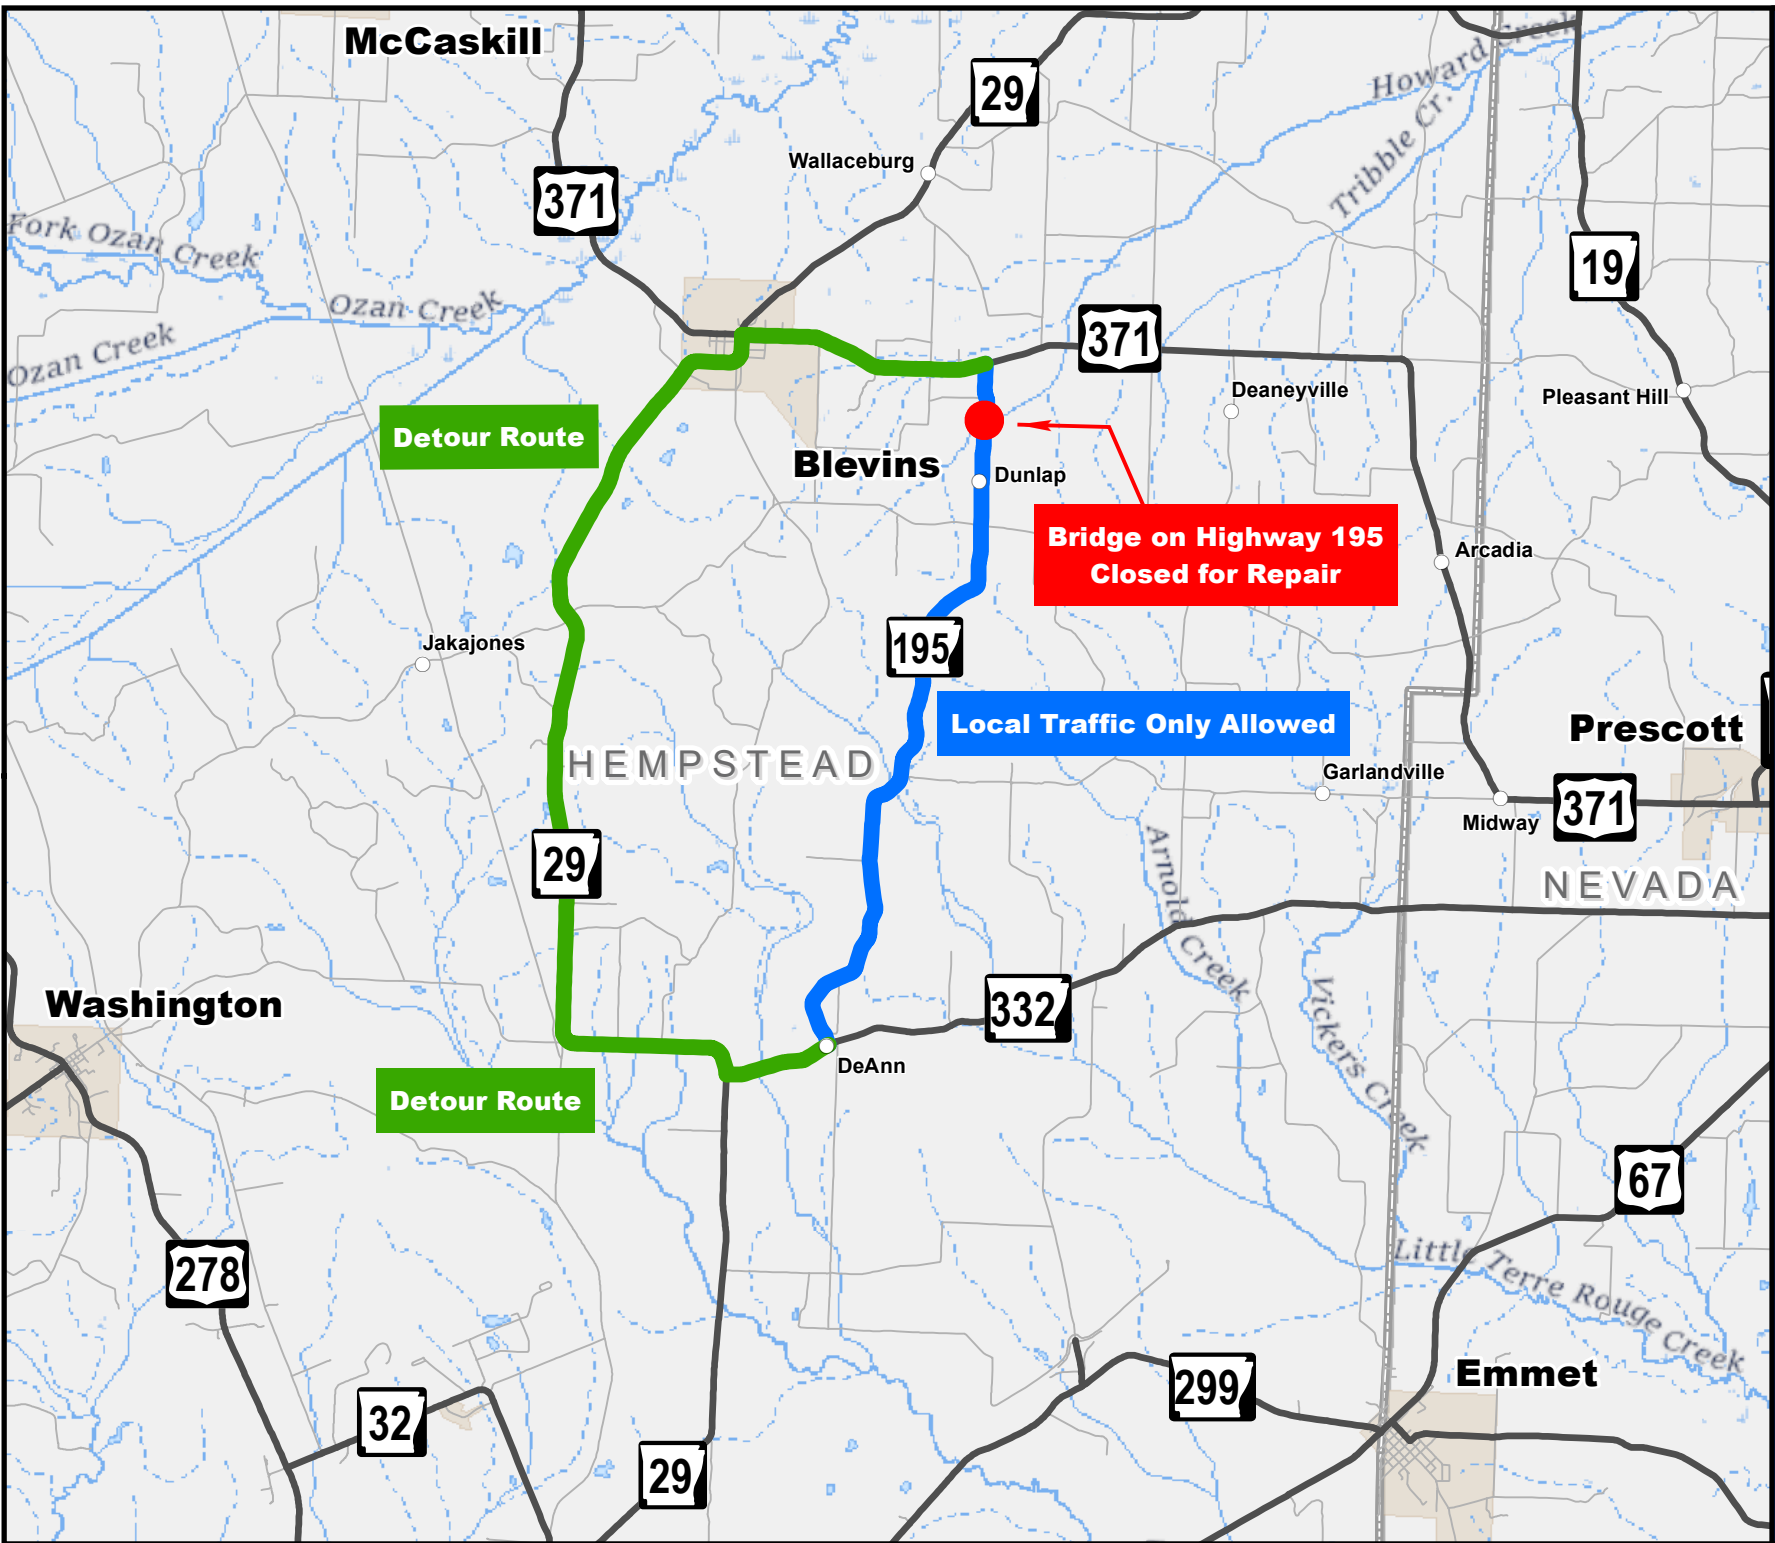

Highway 195 Detour

Hempstead County

PLAN: GIS: 10/18/2023