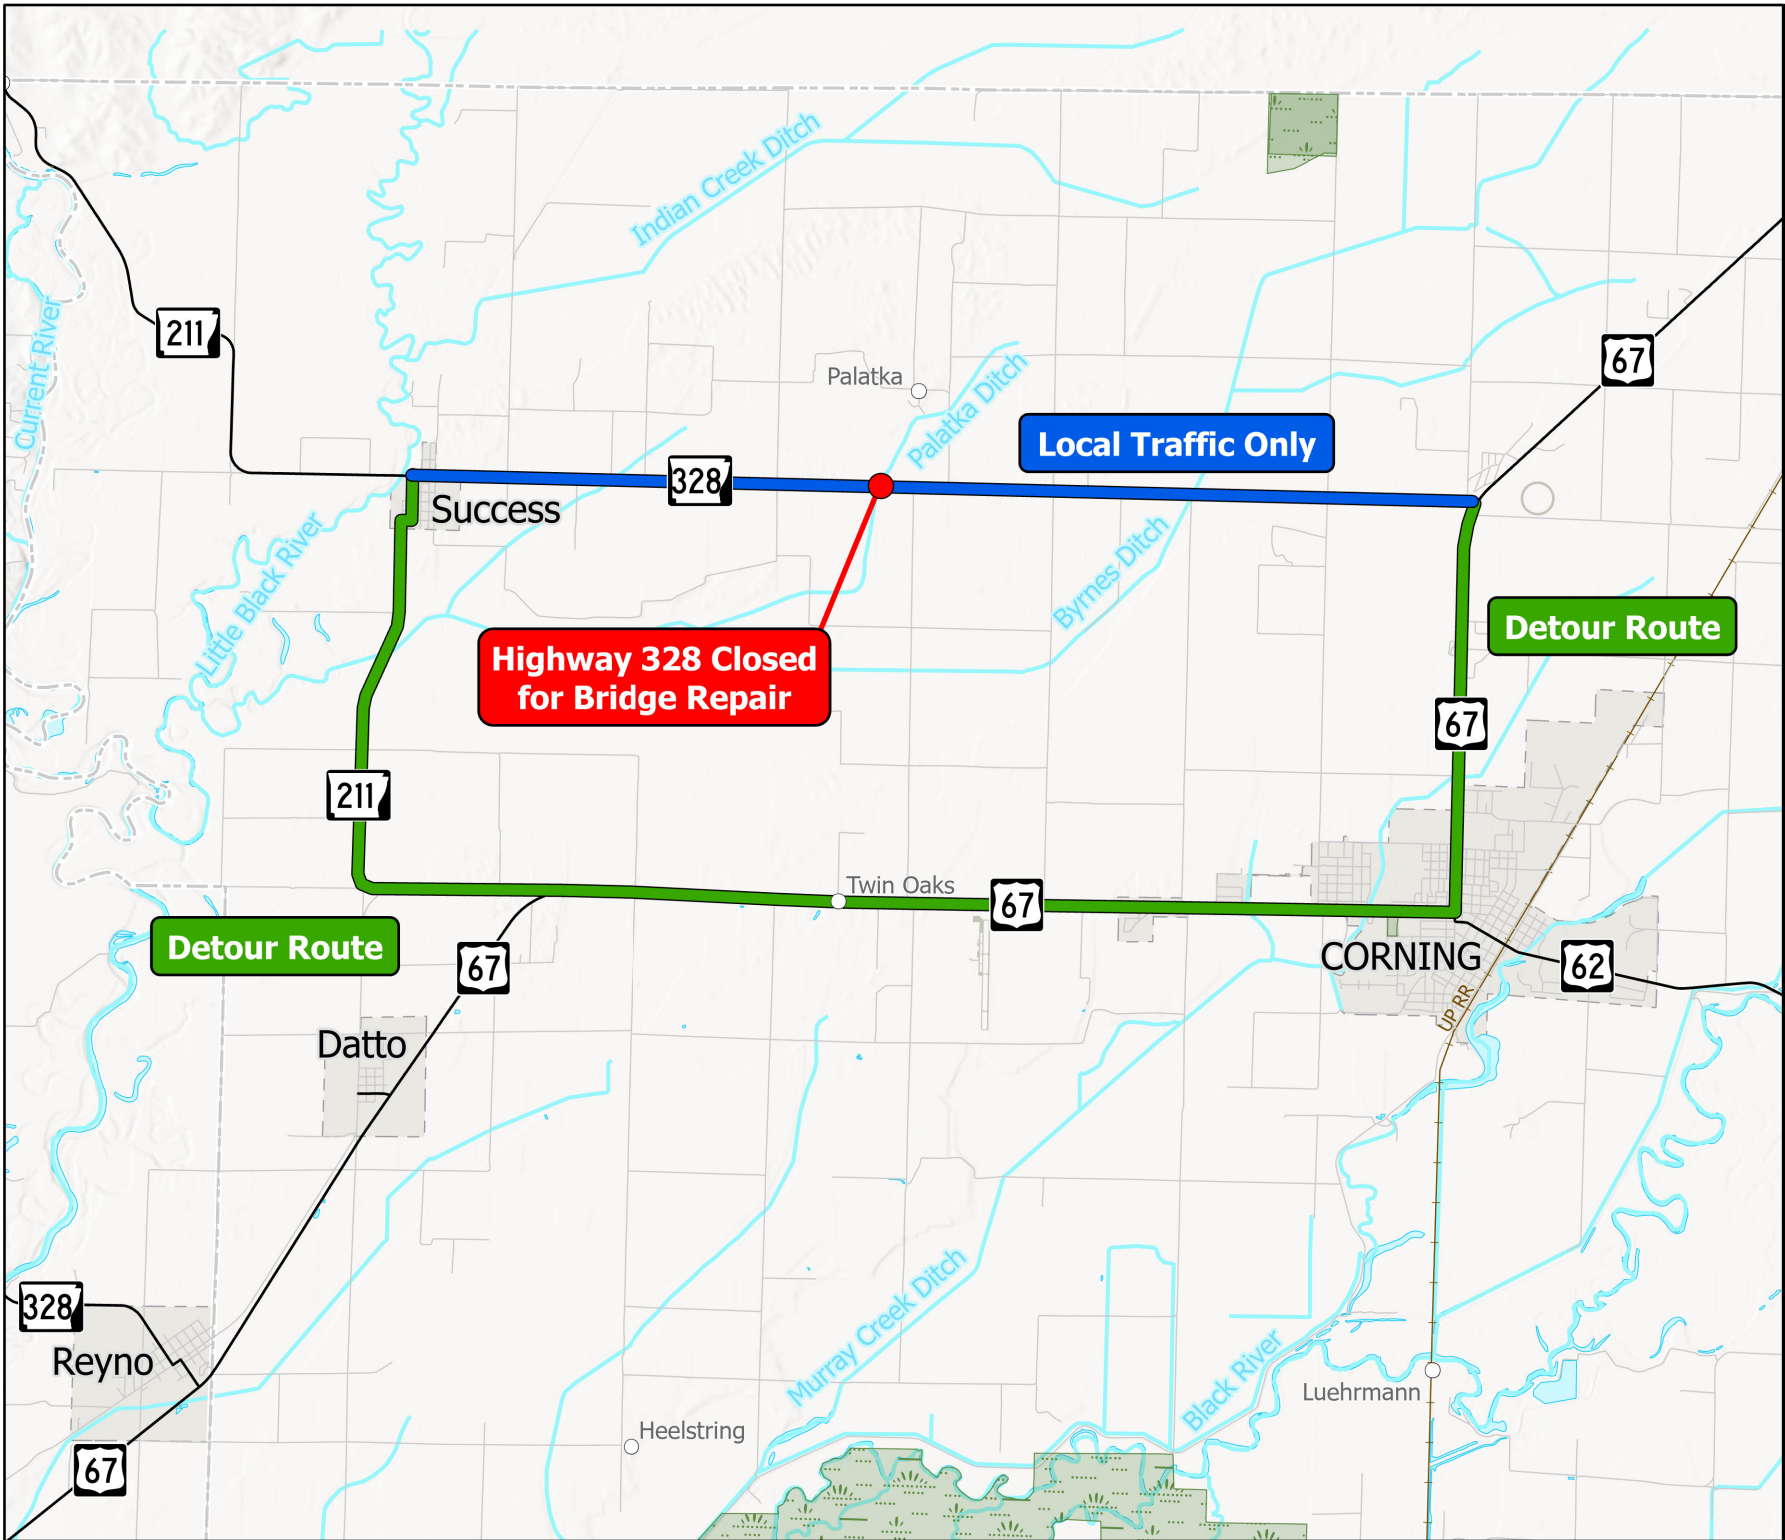

# Highway 328 Closure Bridge Repair

Clay County

PLAN: GIS: 2/15/2024