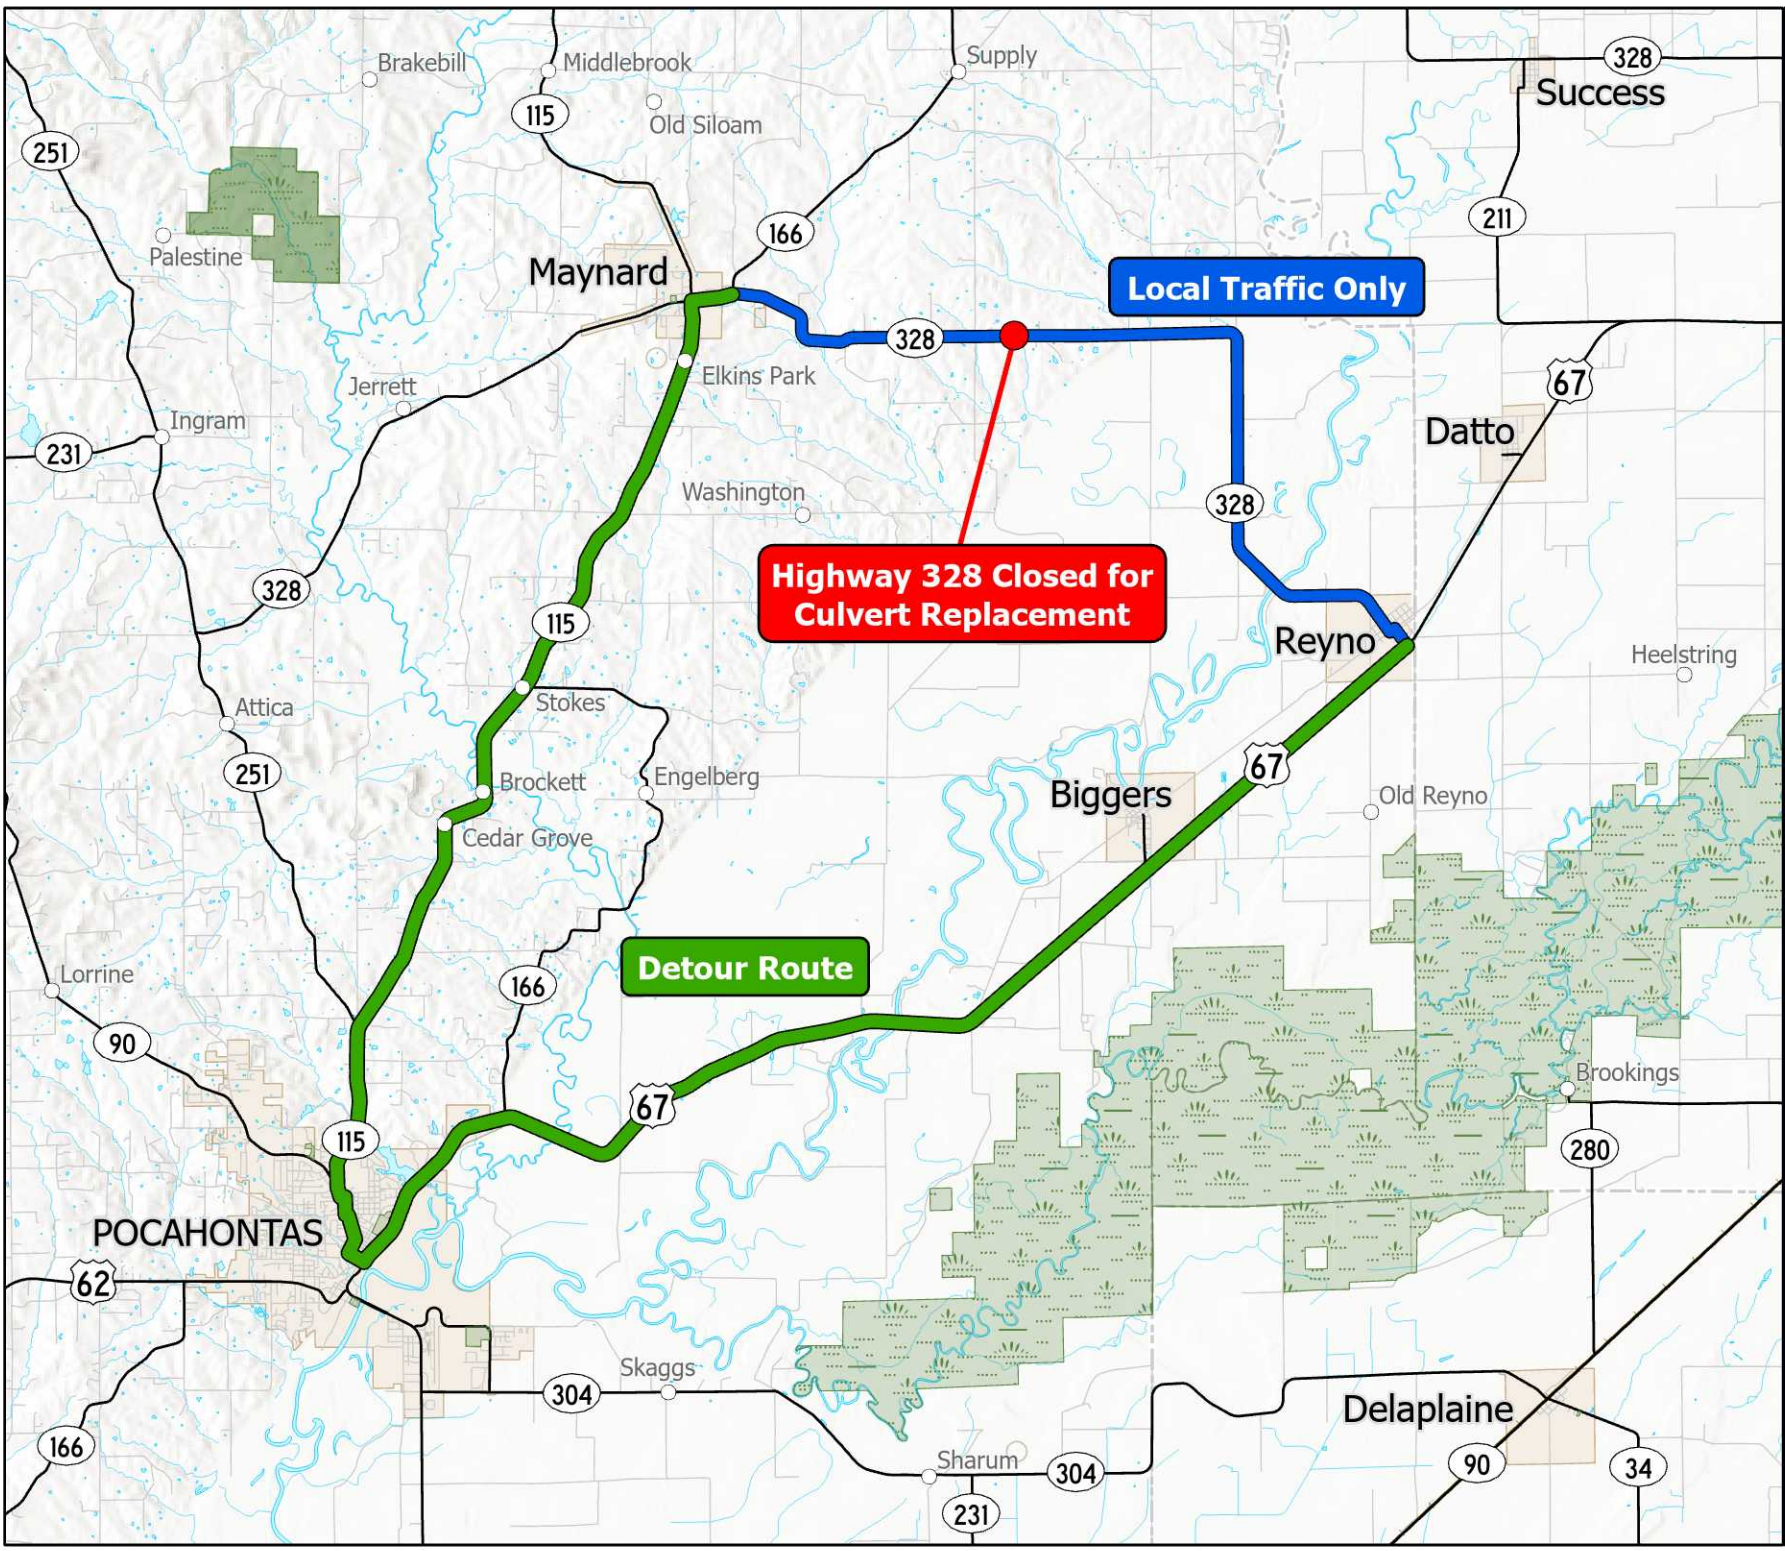

# Highway 328 Closure

## Randolph County

PLAN: GIS: 11/8/2023