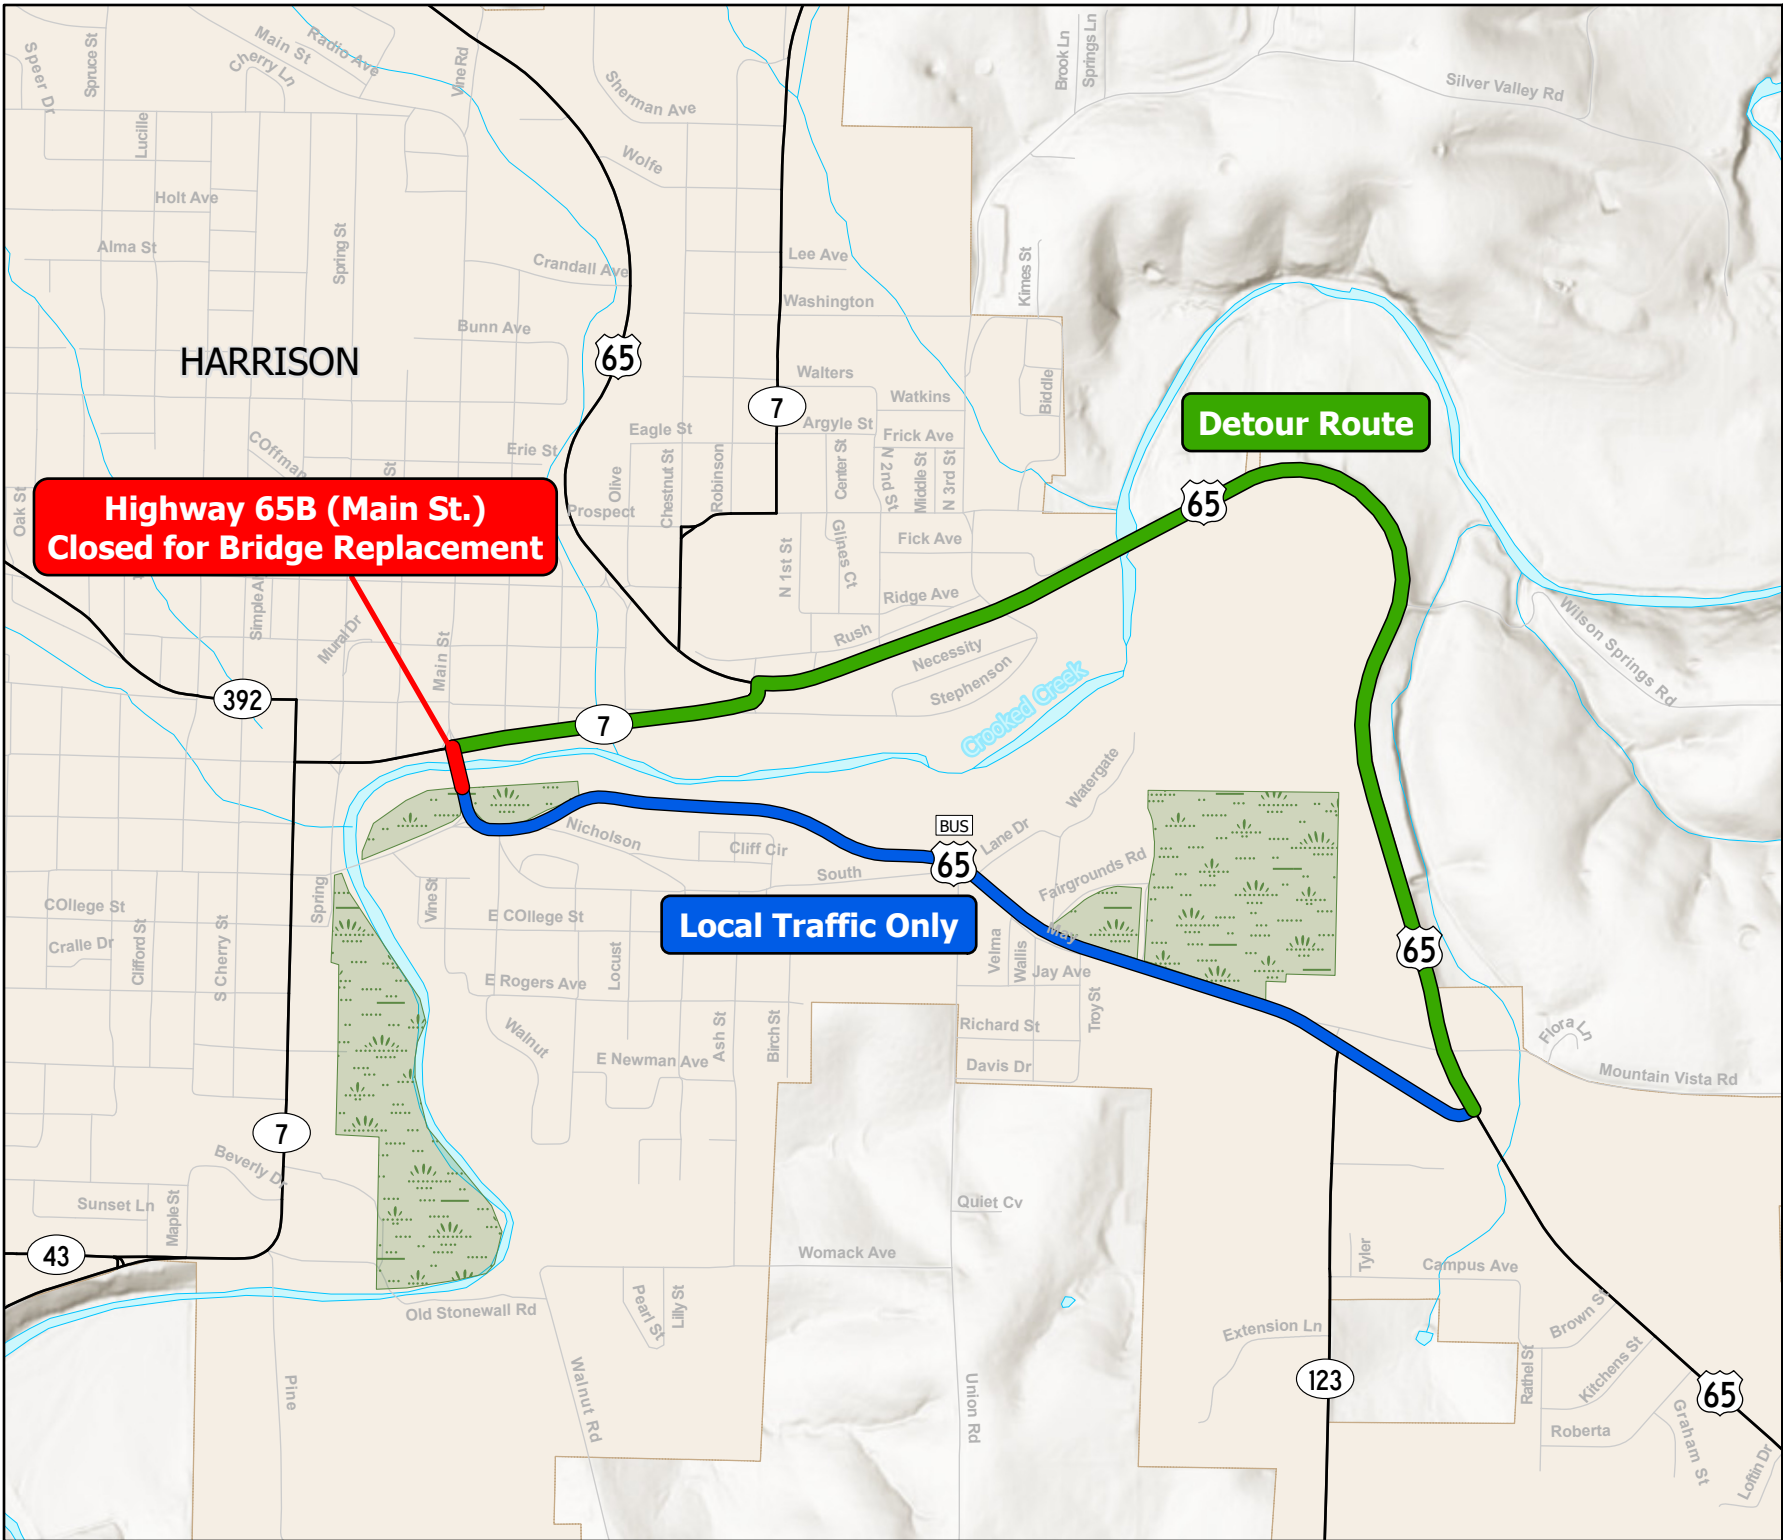

# Highway 65B (Main St.) Closure Boone County

PLAN: GIS/12/20/2023