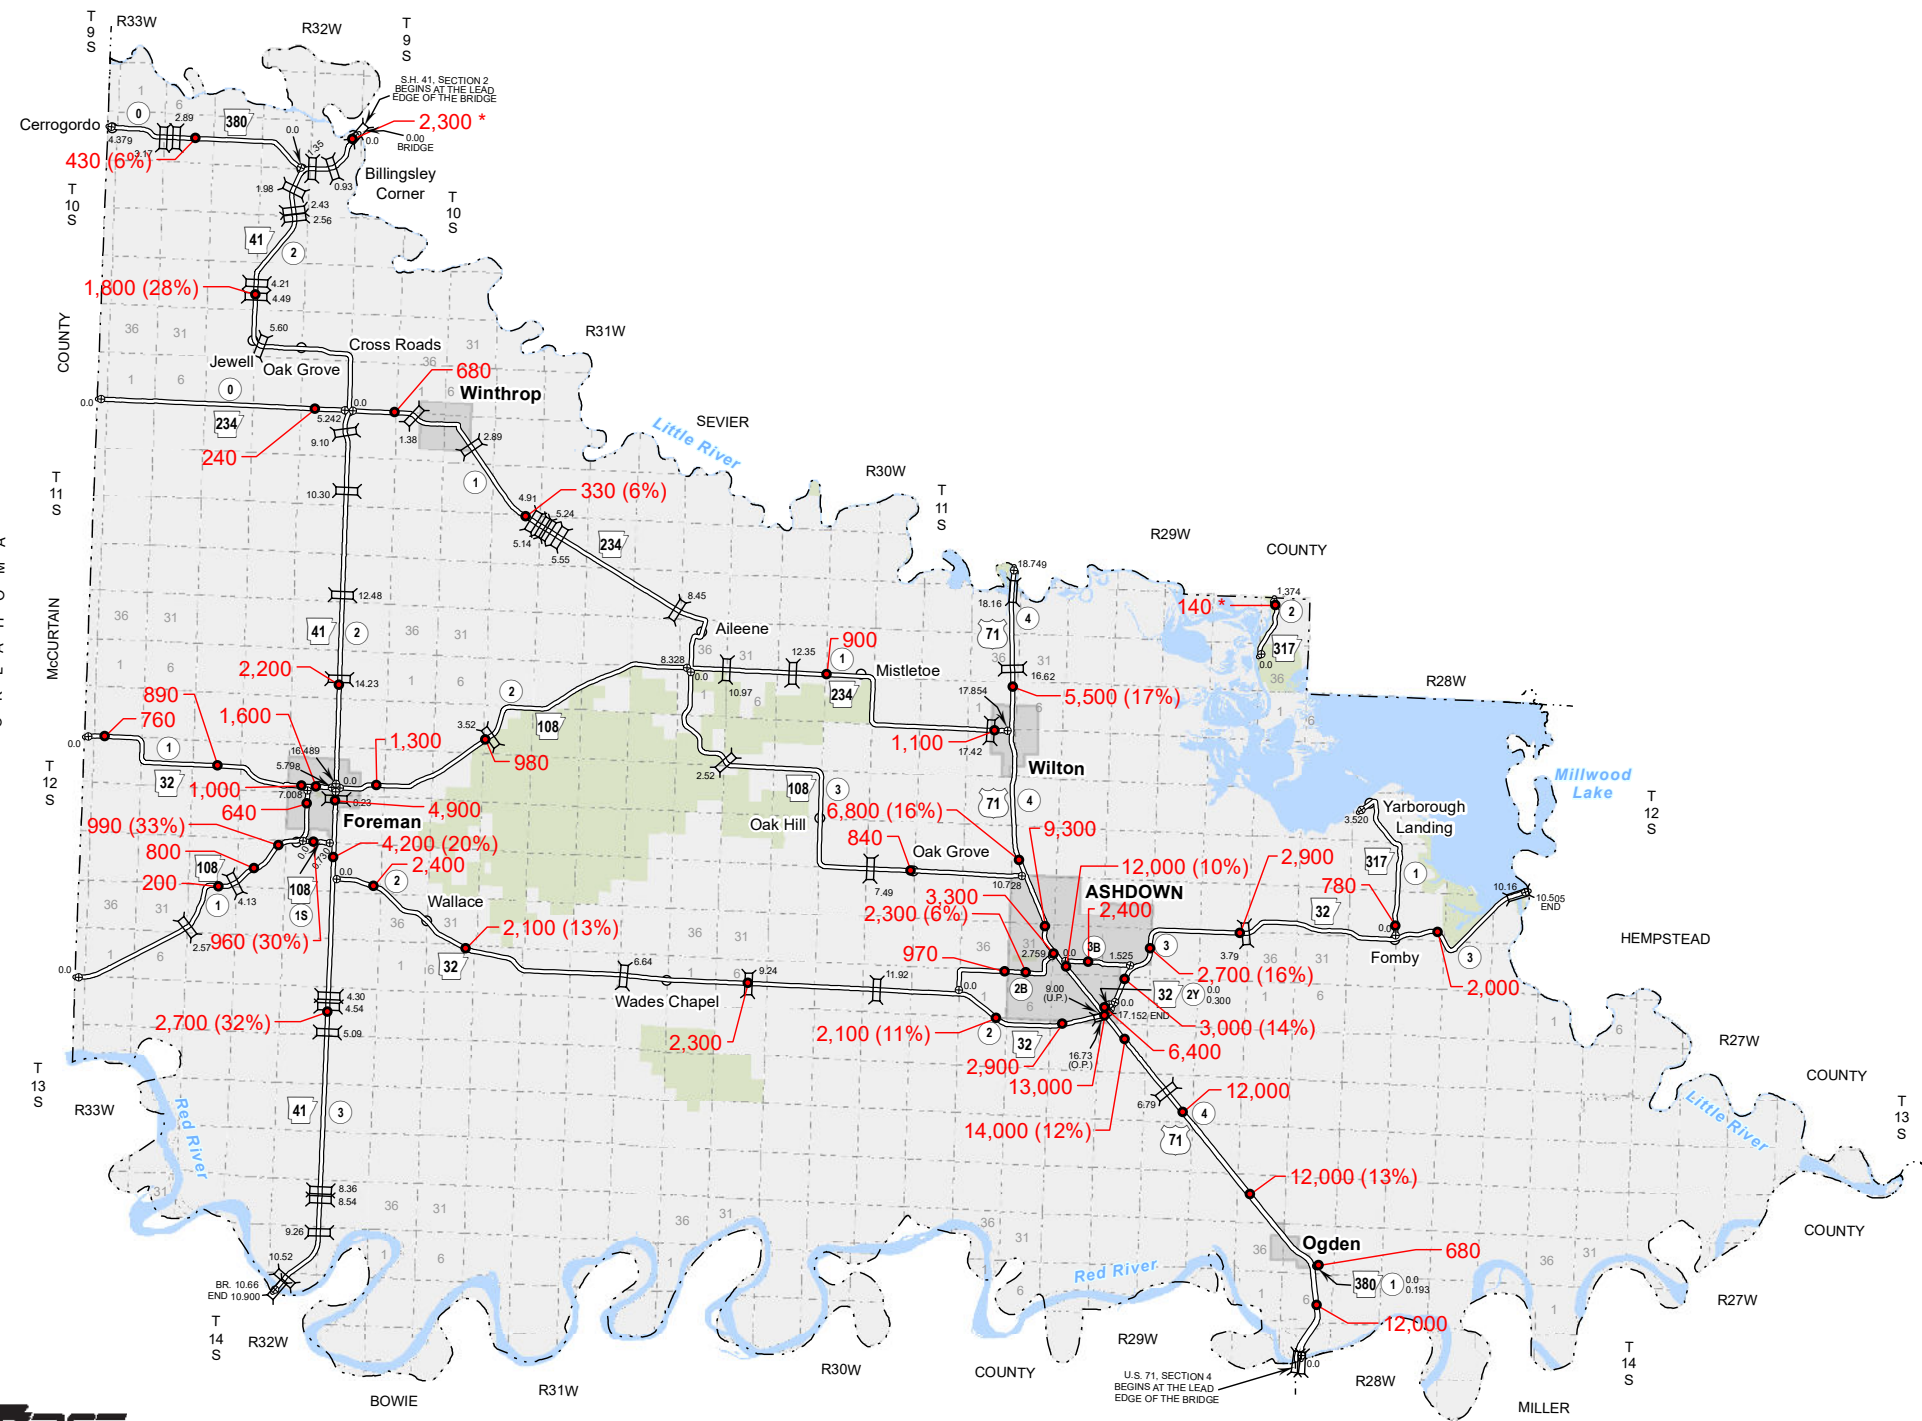

LEGEND

\* = COUNT MADE IN ADJOINING COUNTY

2022 ANNUAL AVERAGE (TRUCK %) DAILY TRAFFIC ESTIMATES

STATE HIGHWAY ROUTE AND SECTION MAP

# LITTLE RIVER COUNTY

## DISTRICT 3

SHOWING BRIDGE LOG NUMBERS

Prepared By: SIR 4/27/2023