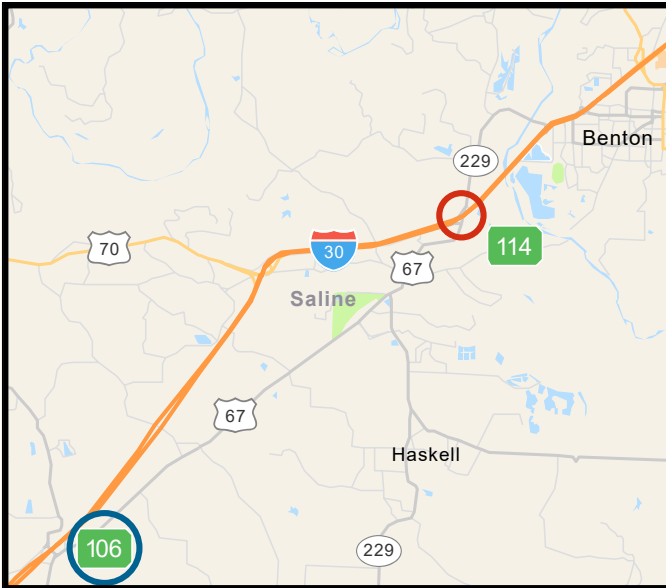

Hwy. 67 Ramp Closed to I-30 EB

Saline County, Arkansas

To access I-30 EB, take the frontage road to I-30 WB and take Exit 106 to return to I-30 EB