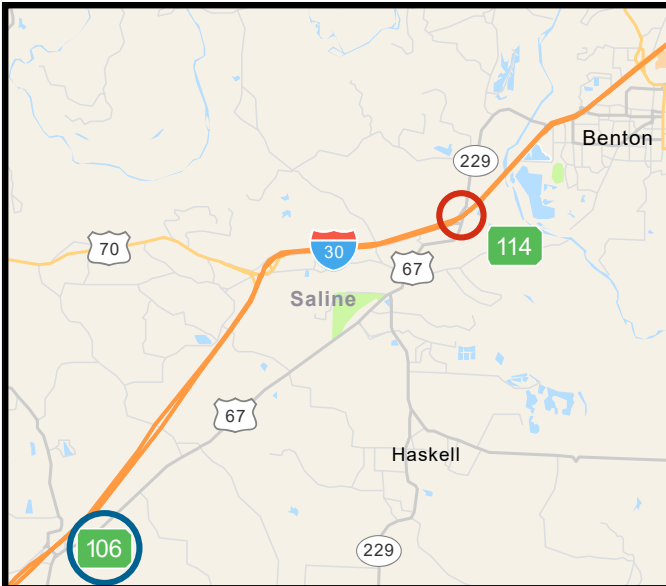

# Hwy. 67 Ramp Closed to I-30 EB

Saline County, Arkansas

To access I-30 EB, take the frontage road to I-30 WB and take Exit 106 to return to I-30 EB