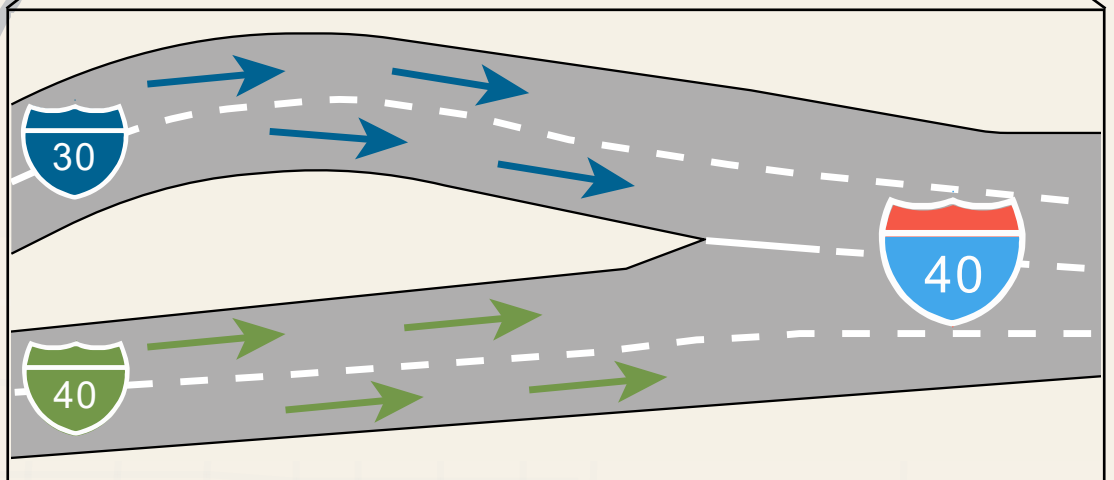

# New I-30 EB Ramp Opens to I-40 EB

North Little Rock, Arkansas

 New I-30 EB Ramp

 I-40 EB

Existing I-30  
EB ramp to  
I-40 EB will  
be closed  
beginning on  
October 20

**Beginning on the morning of October 21, I-30  
EB traffic will now enter I-40 EB in the left  
lanes toward the US 67-167/I-40 interchange**