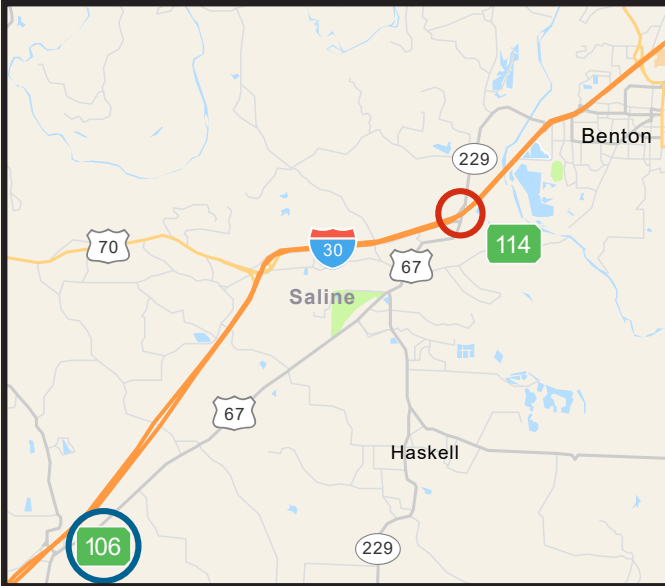

Hwy. 67 Ramp Closed to I-30 EB

Saline County, Arkansas

To access I-30 EB, take the frontage road to I-30 WB and take Exit 106 to return to I-30 EB

Hwy. 67 ramp closed to I-30 EB during overnight hours for ten days starting 11/1.