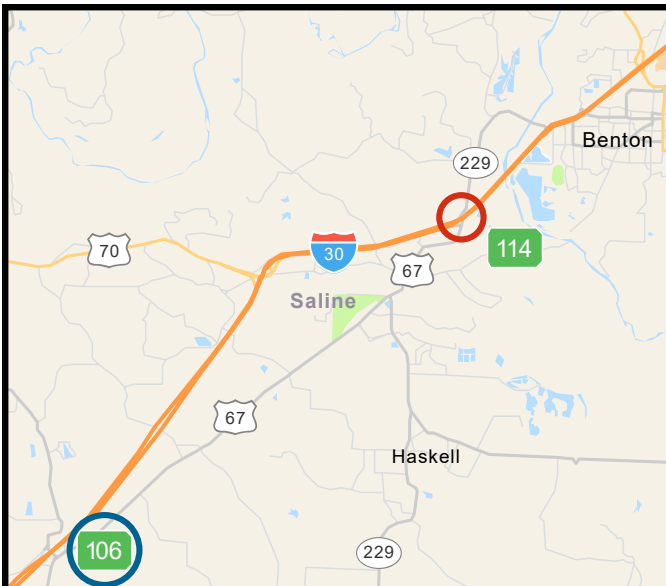

Hwy. 67 Ramp Closed to I-30 EB

Saline County, Arkansas

To access I-30 EB, take the frontage road to I-30 WB and take Exit 106 to return to I-30 EB

Hwy. 67 ramp closed to I-30 EB during overnight hours for two nights starting 12/12.