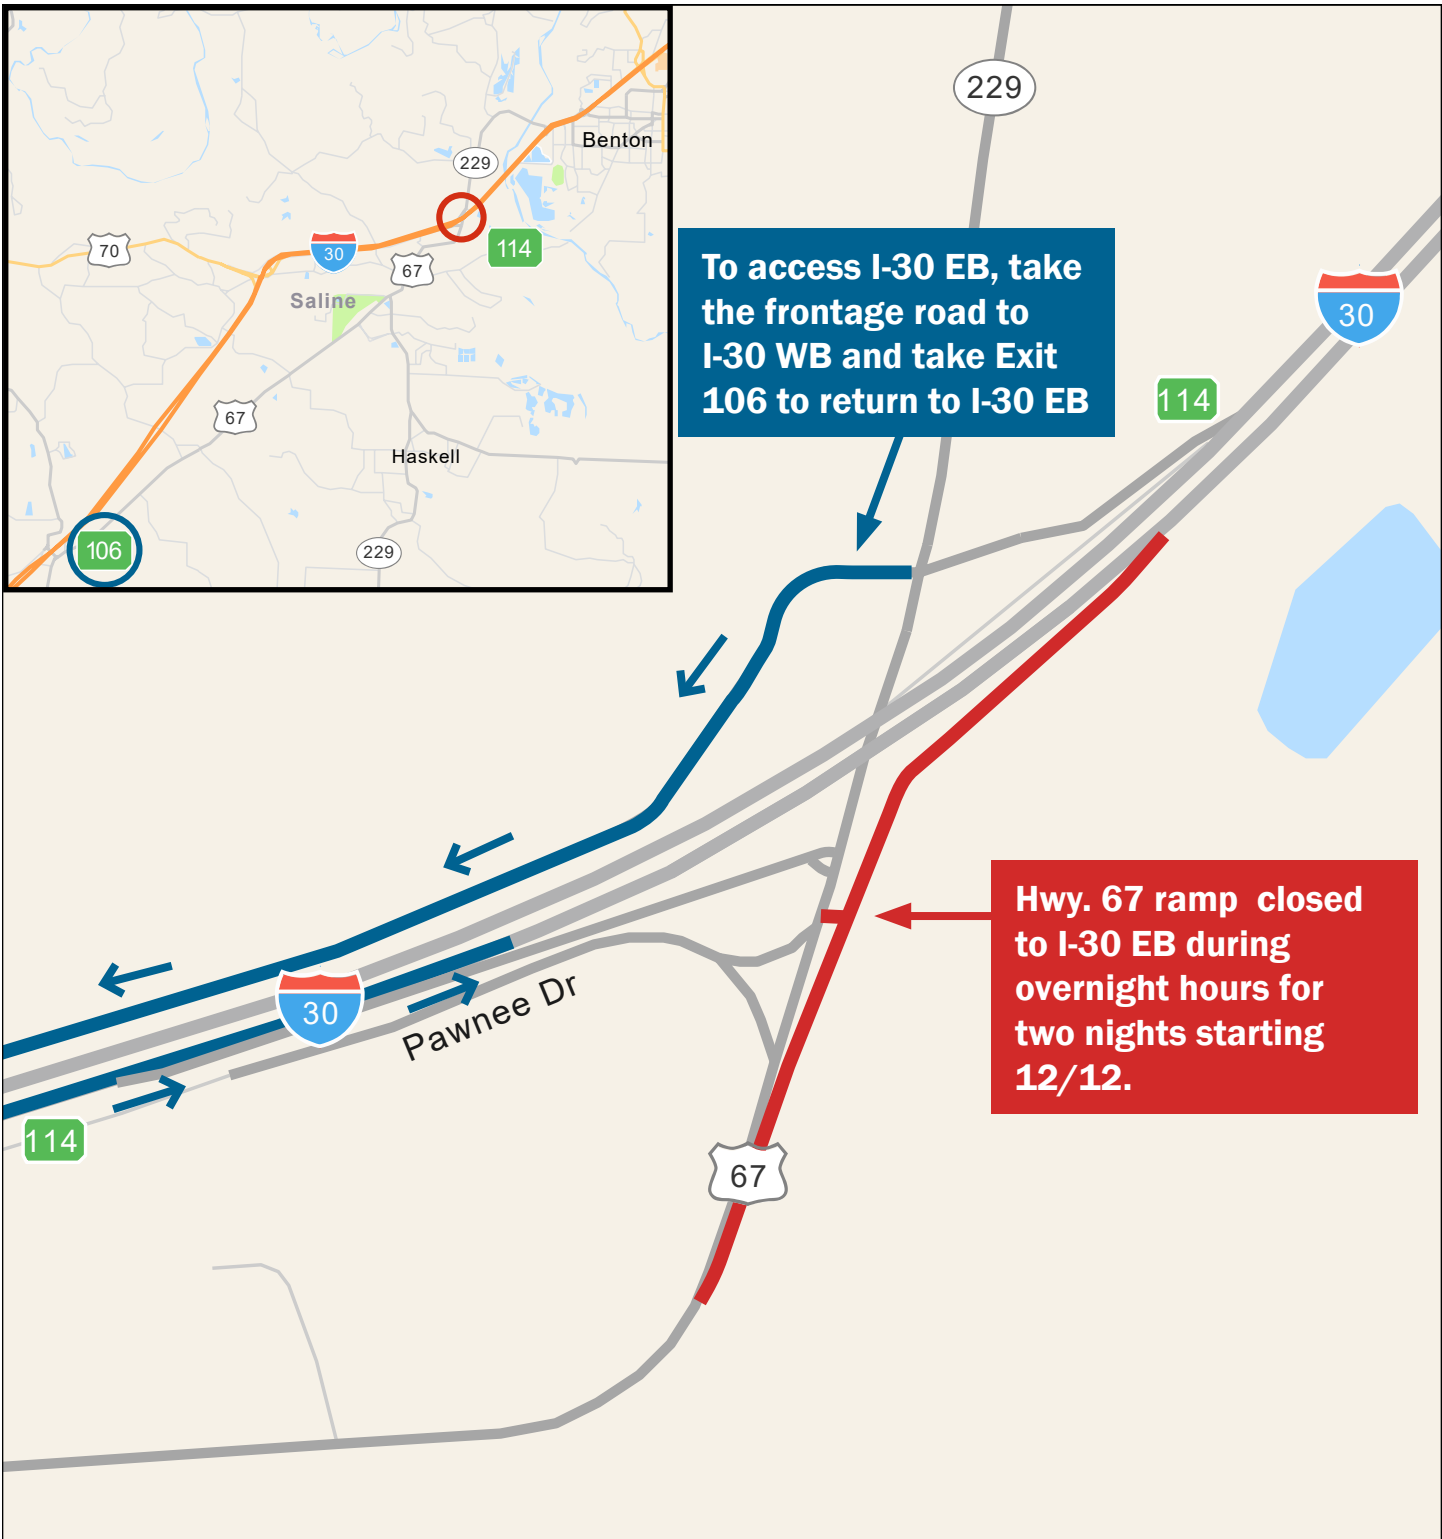

Hwy. 67 Ramp Closed to I-30 EB

Saline County, Arkansas

To access I-30 EB, take the frontage road to I-30 WB and take Exit 106 to return to I-30 EB

Hwy. 67 ramp closed to I-30 EB during overnight hours for two nights starting 12/12.