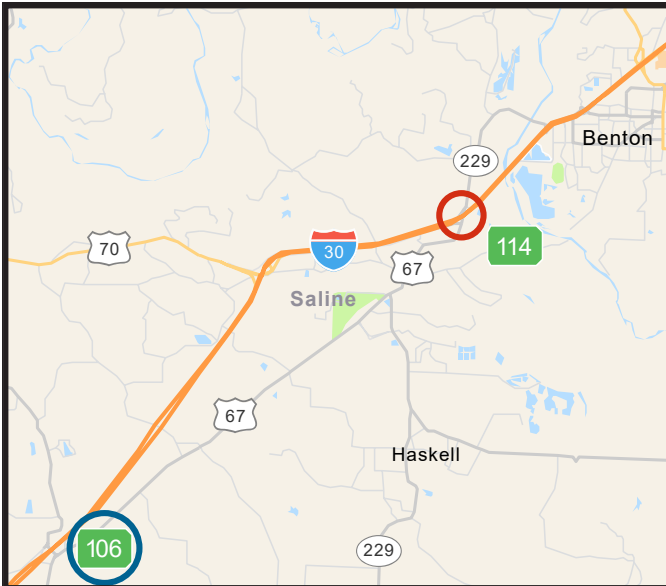

Hwy. 67 Ramp Closed to I-30 EB

Saline County, Arkansas

To access I-30 EB, take the frontage road to I-30 WB and take Exit 106 to return to I-30 EB

Hwy. 67 ramp closed to I-30 EB during overnight hours 1/29 and 1/30