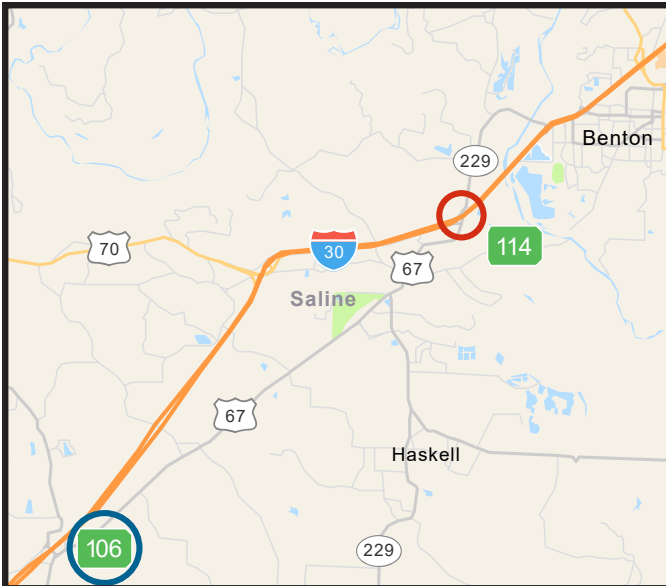

# Hwy. 67 Ramp Closed to I-30 EB

Saline County, Arkansas

To access I-30 EB, take the frontage road to I-30 WB and take Exit 106 to return to I-30 EB

Hwy. 67 ramp closed to I-30 EB