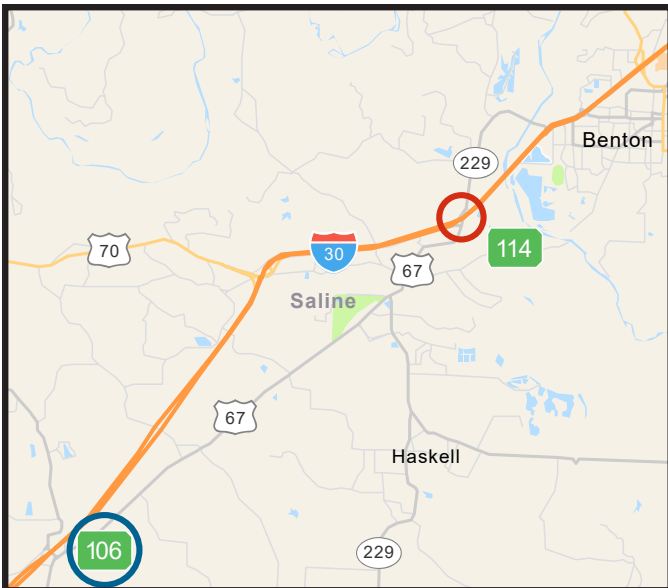

Hwy. 67 Ramp Closed to I-30 EB

Saline County, Arkansas

To access I-30 EB, take the frontage road to I-30 WB and take Exit 106 to return to I-30 EB

Hwy. 67 ramp closed to I-30 EB