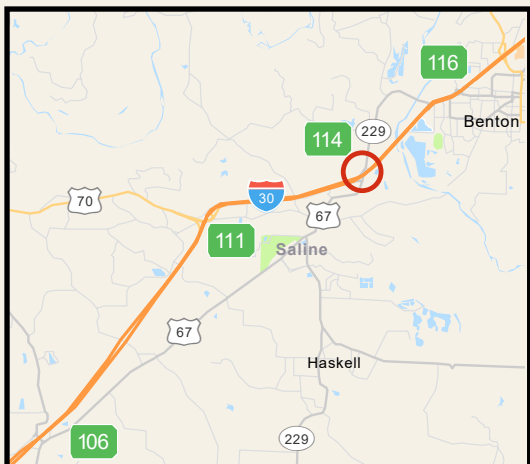

# Ramp Closures at Hwy. 67/229 Interchange - July 25

## Saline County, Arkansas

**Highway 229 ramp to I-30 west closed**

**I-30 east ramp to Highway 67/229 closed**

**Detours will be signed**

# Ramp Closures at Hwy. 67/229 Interchange - July 26

## Saline County, Arkansas